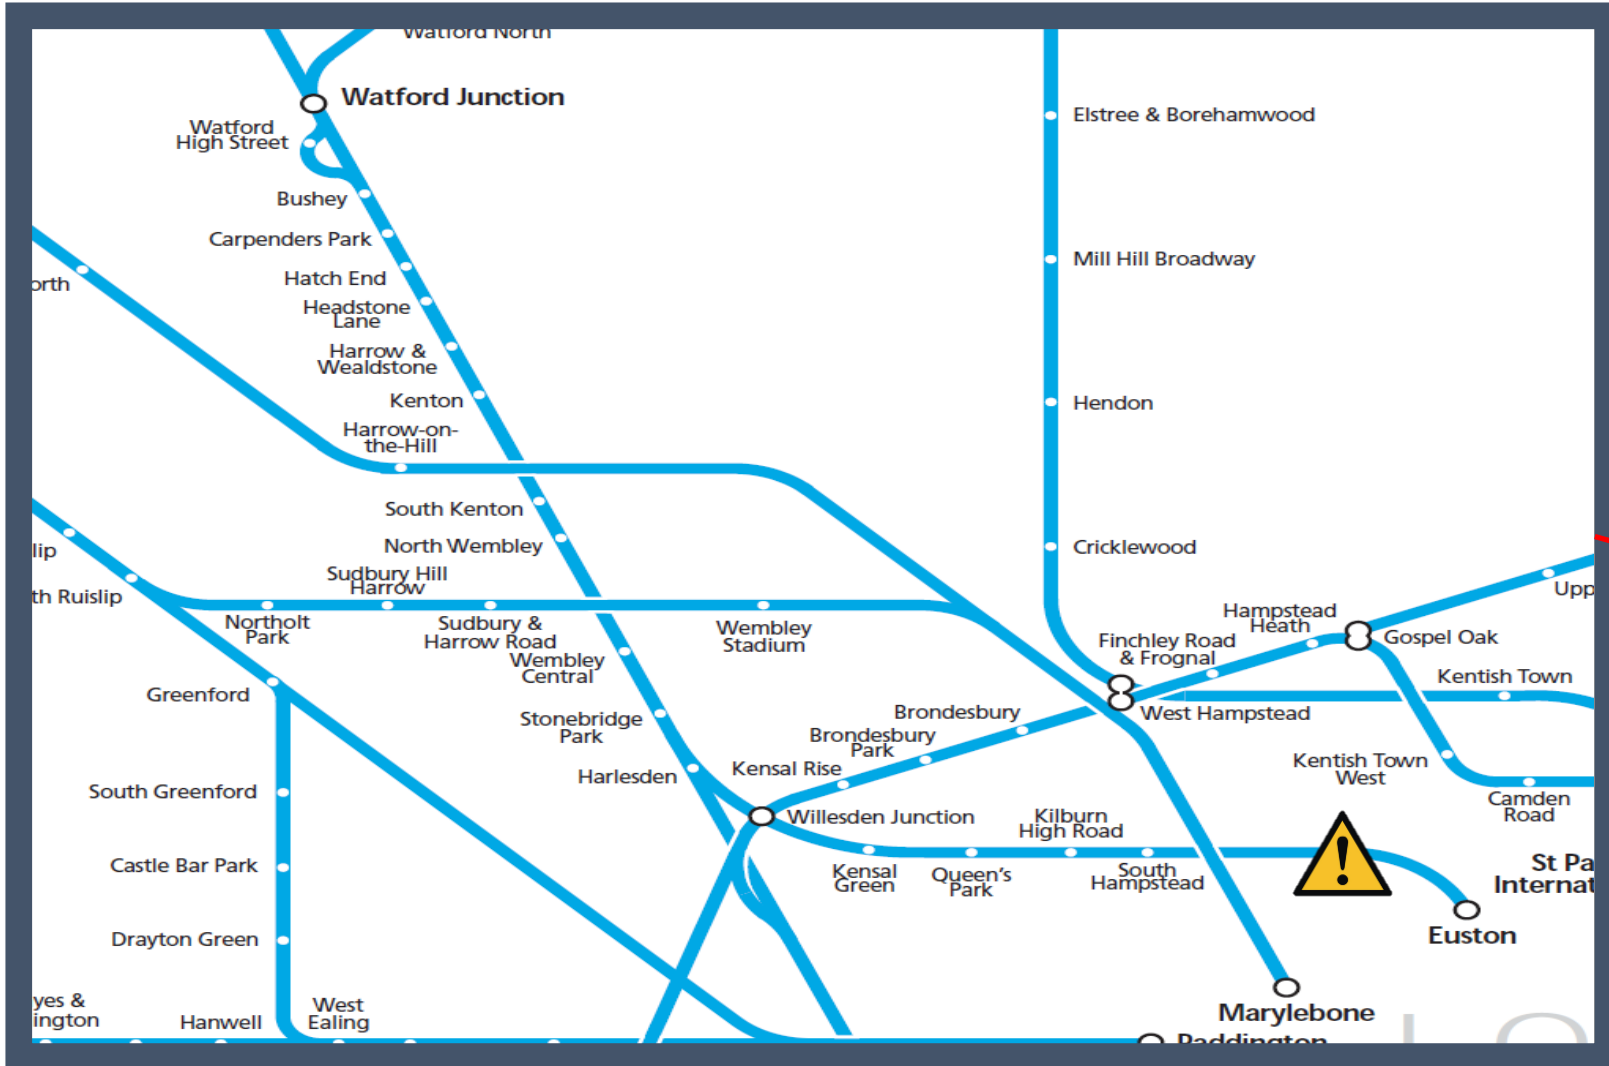

# A fault with the signalling system between London Euston and Willesden Junction

TOC affected: London Overground

Key:

Disruption