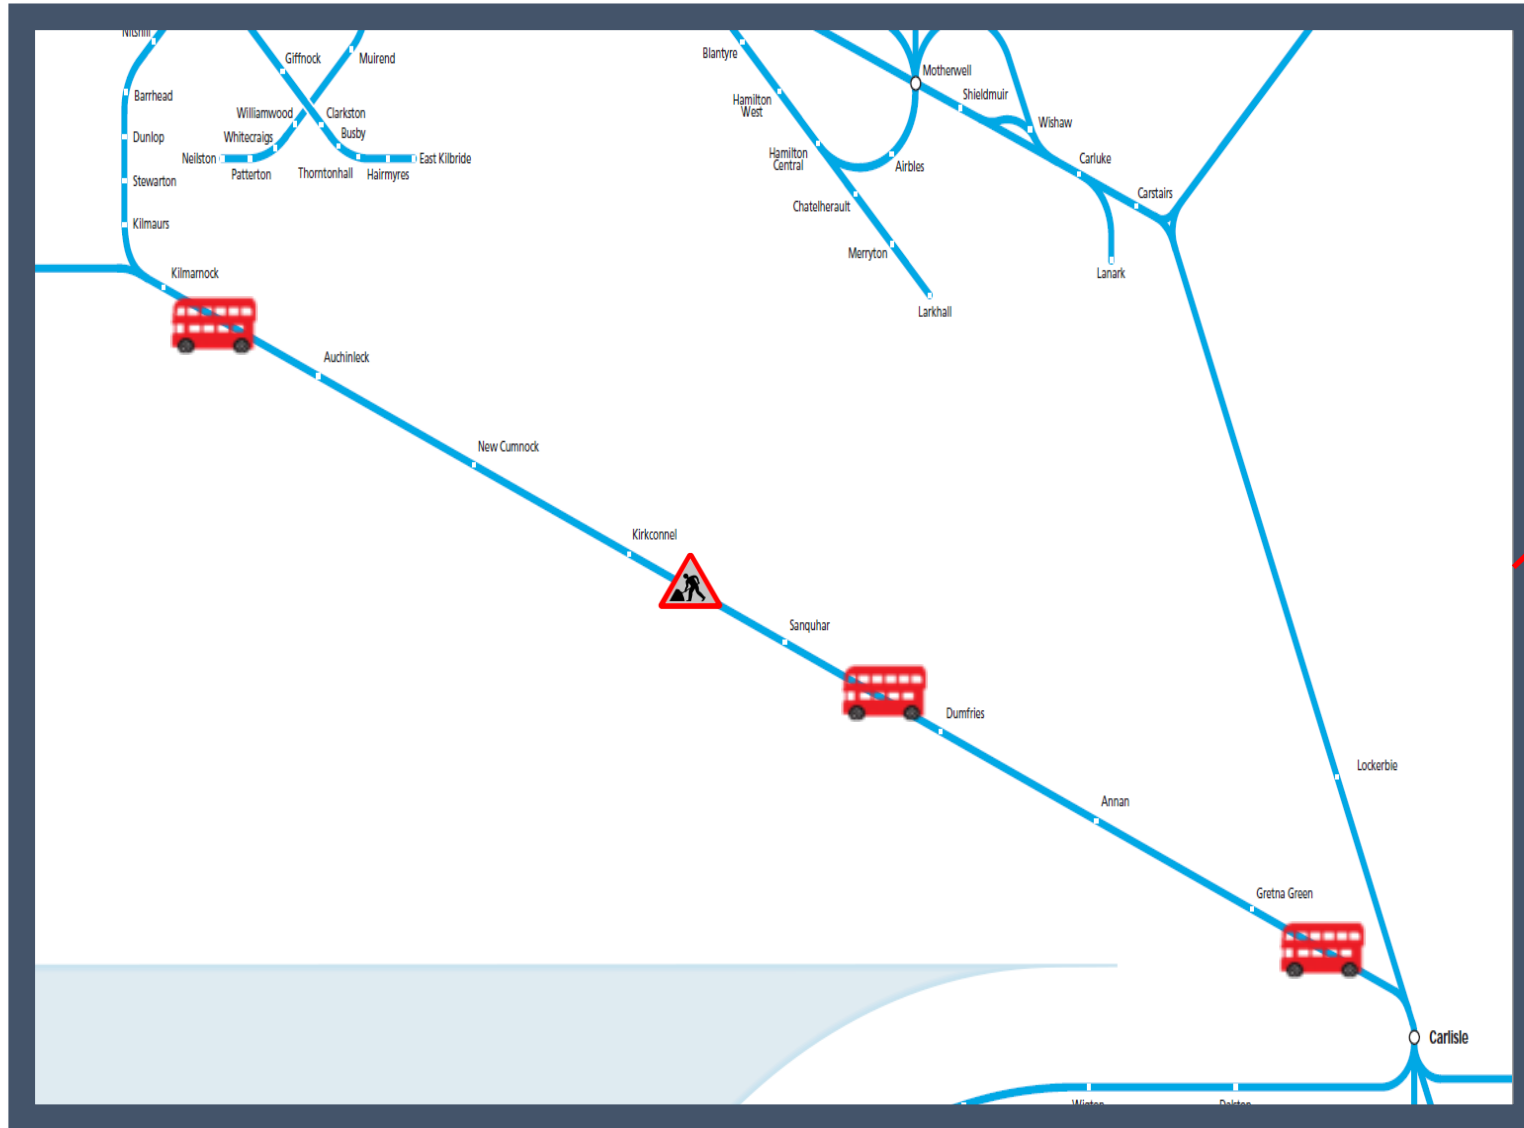

# Buses replace trains between Kilmarnock and Dumfries / Carlisle

TOC affected: ScotRail

Key:

Engineering Works

Bus Replacement Services