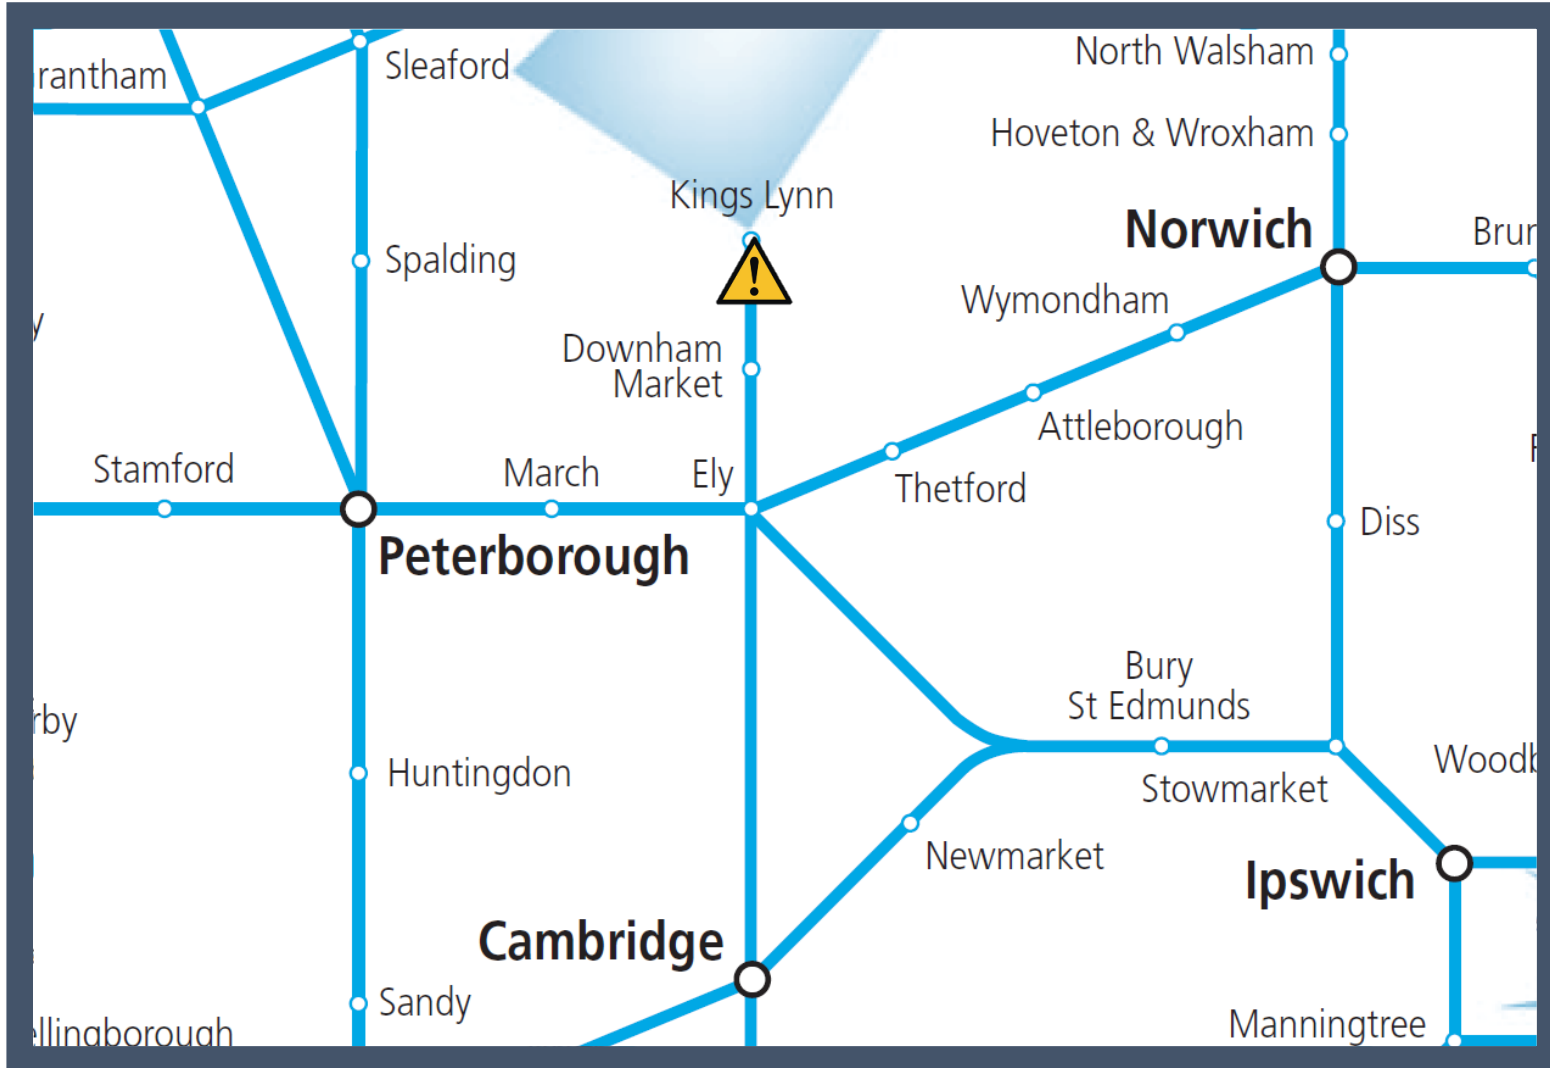

A fault with the signalling system between Kings Lynn and Ely

TOC affected: Great Northern

Key:

Disruption