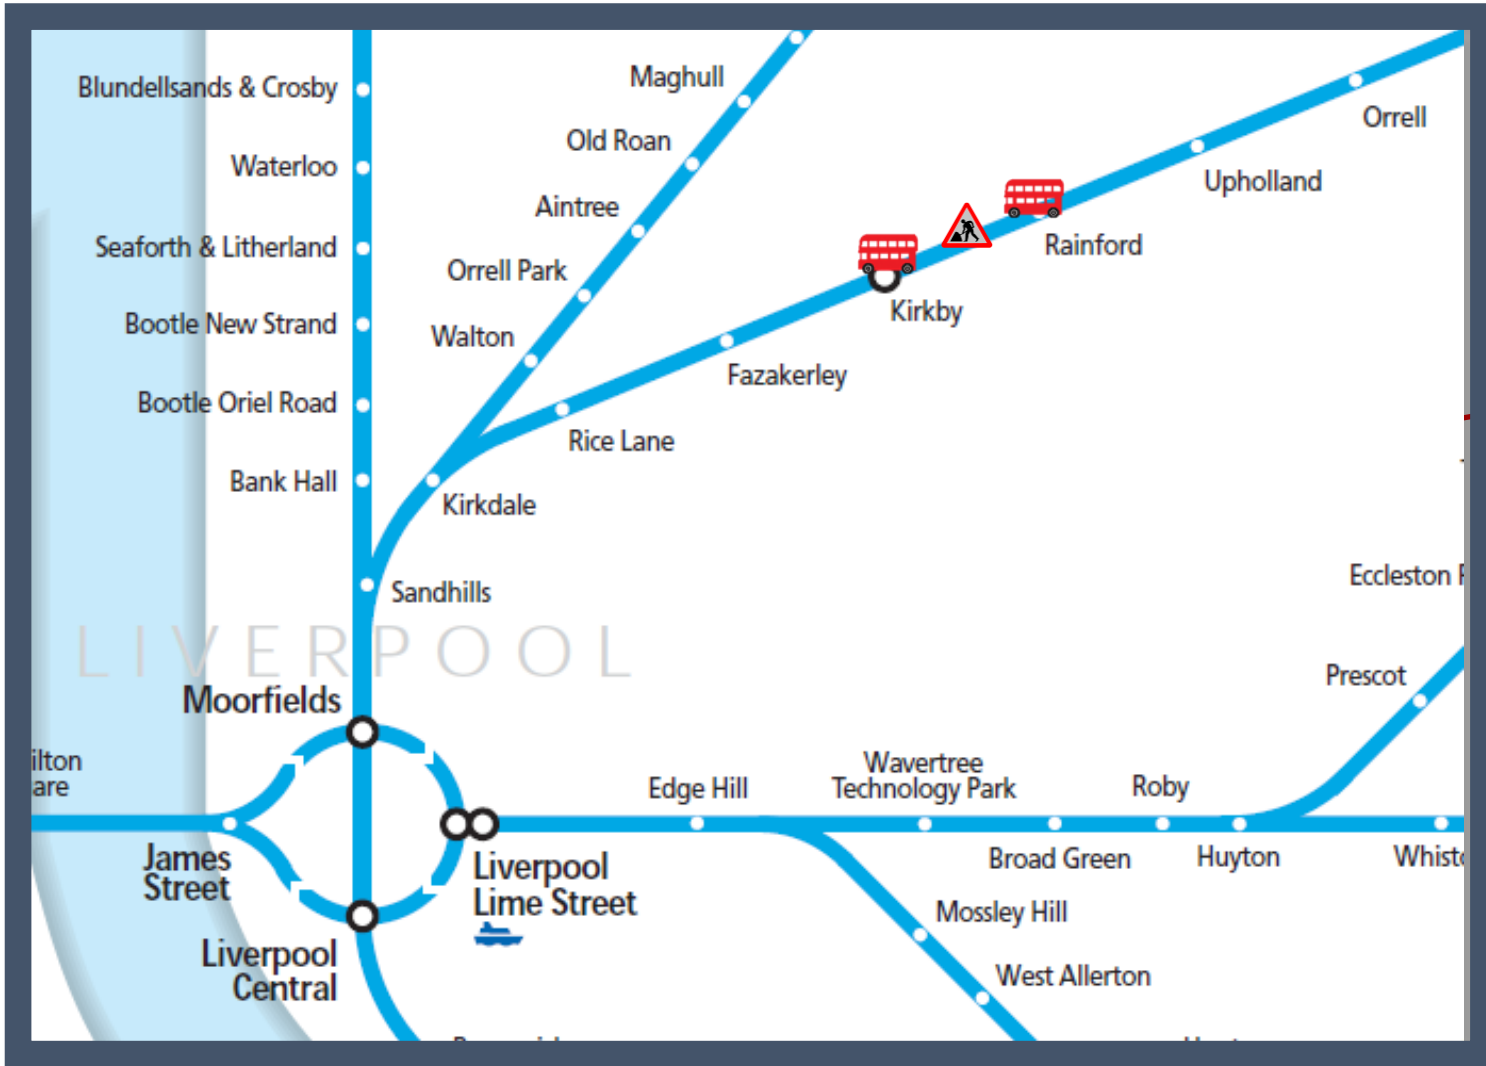

Buses replace trains between Rainford and Kirkby

TOC affected: Northern

Key:

Engineering Works

Bus Replacement Services