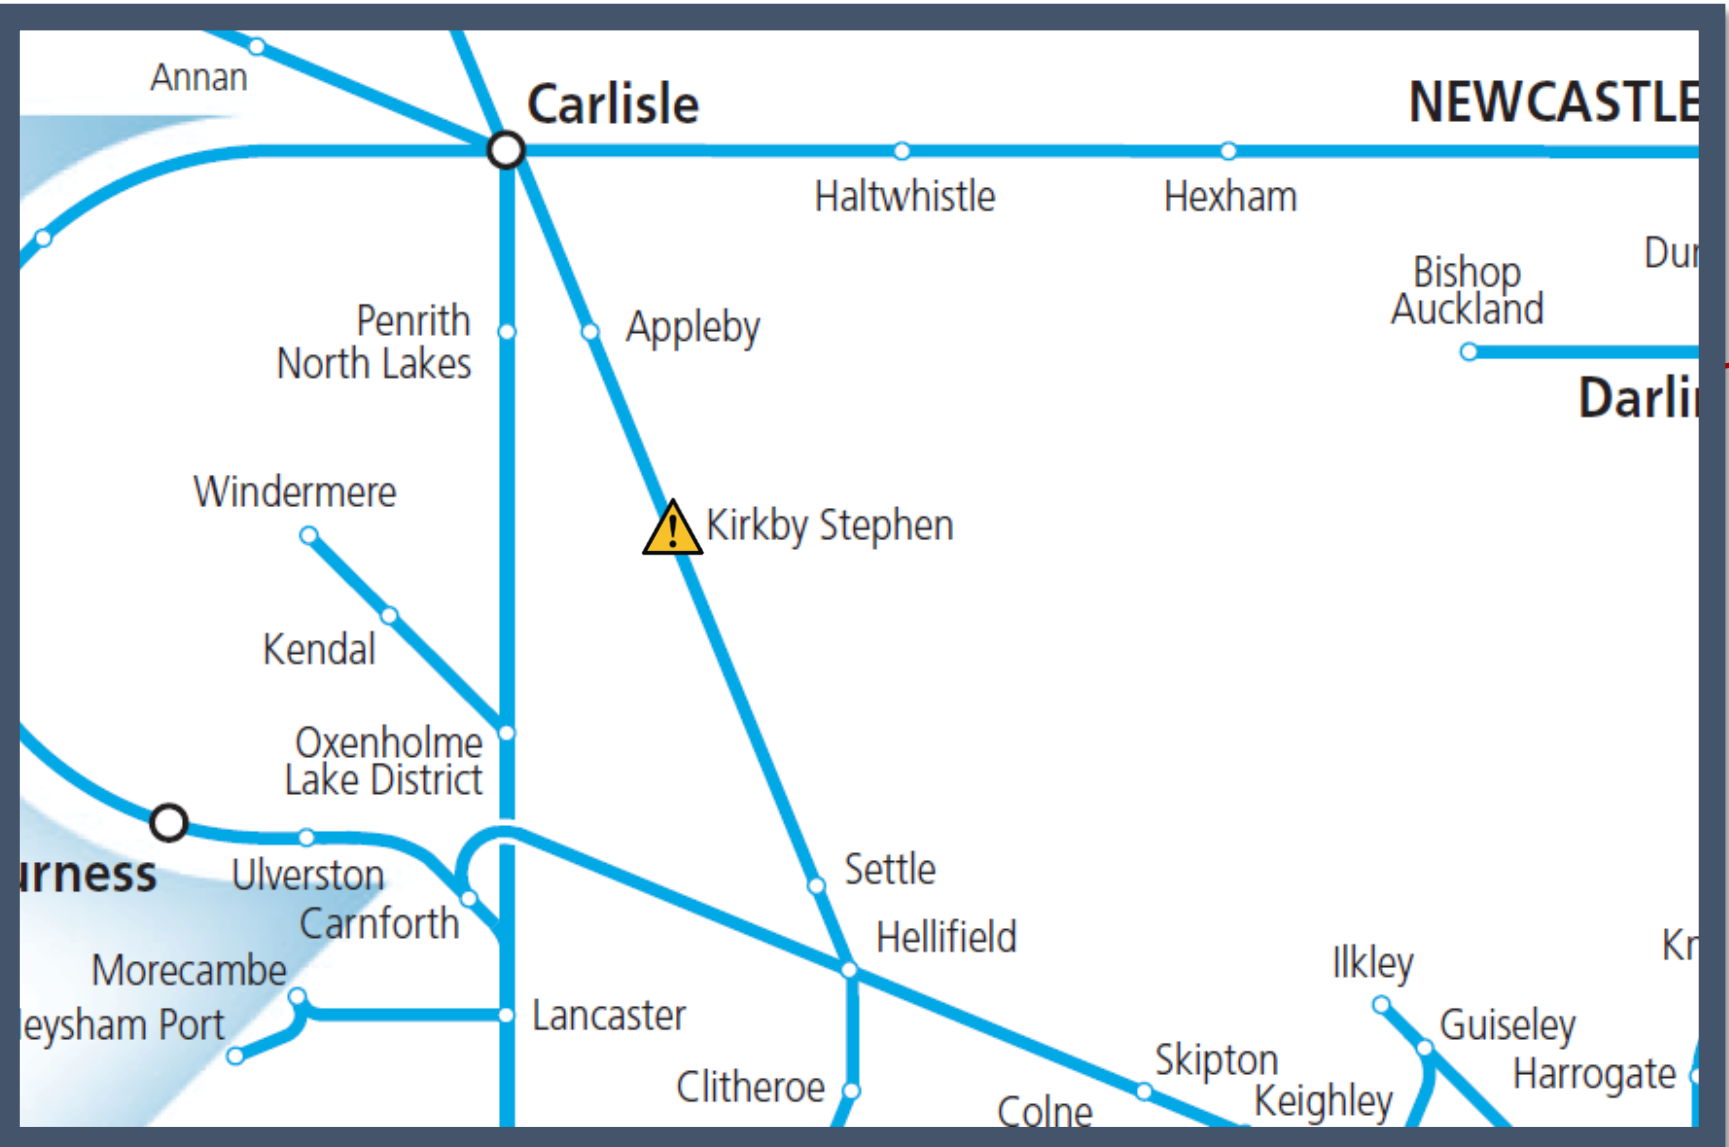

# A vehicle striking a bridge between Carlisle and Hellifield

TOC affected: Northern

Key:

	Disruption
--	------------