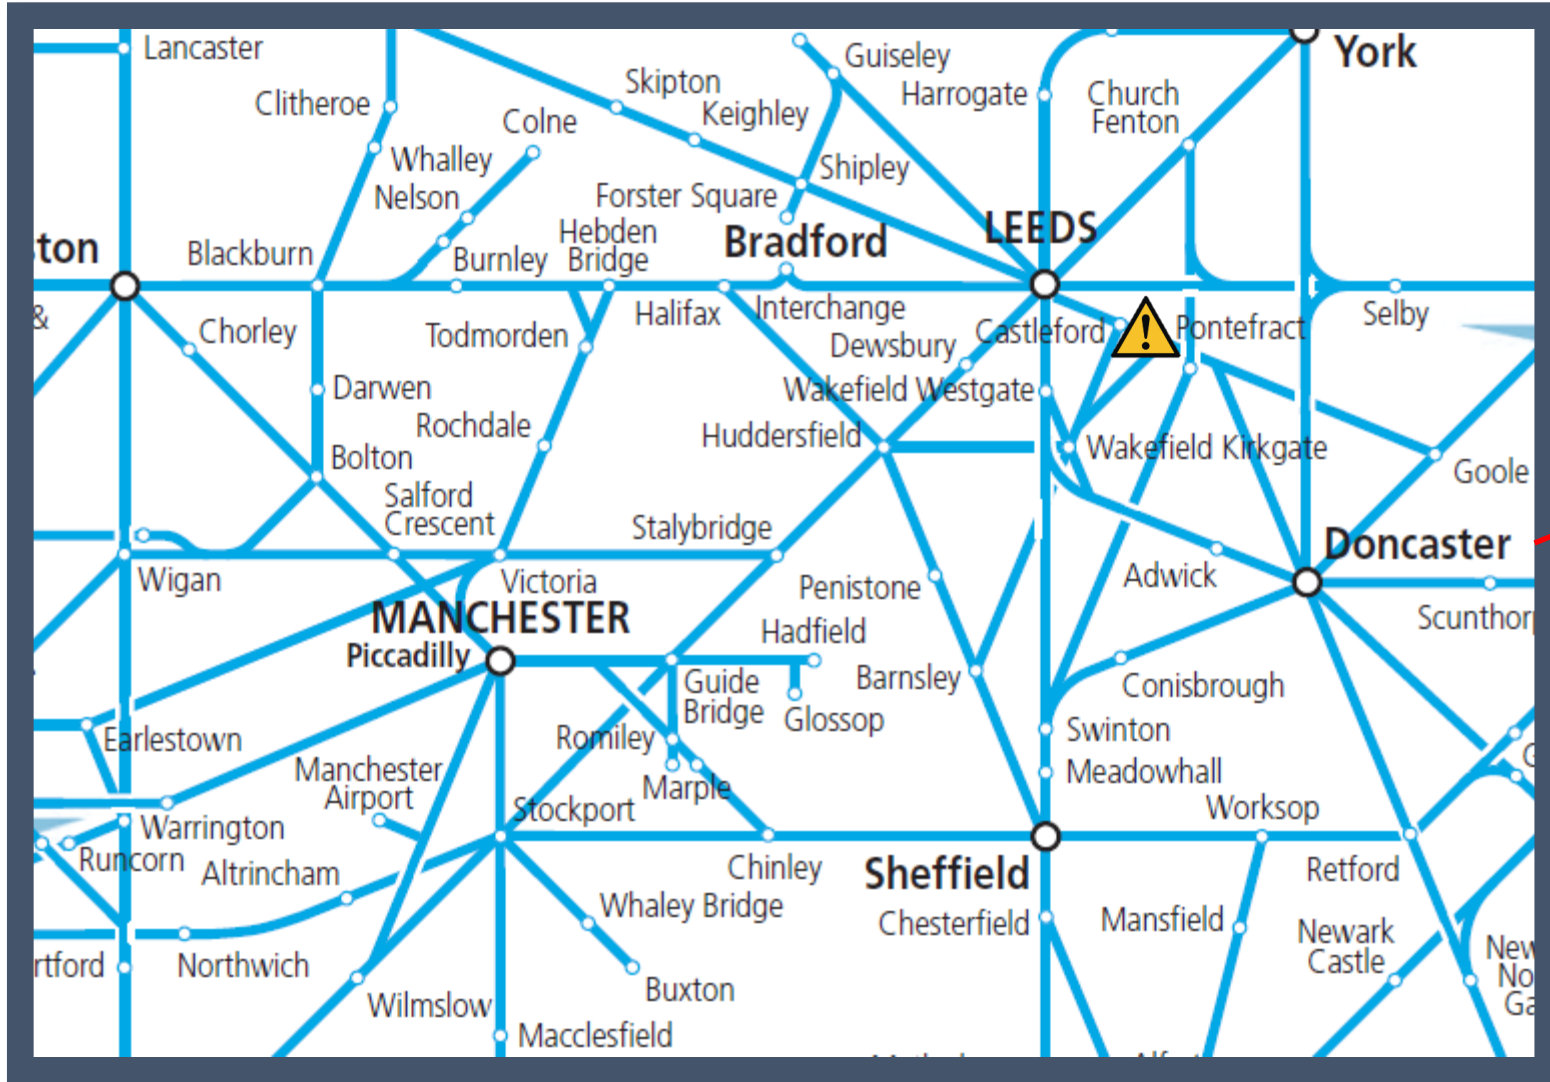

# A fault with the signalling system near Pontefract Monkhill and Castleton TOC affected: Northern

Key:

	Disruption
--	------------