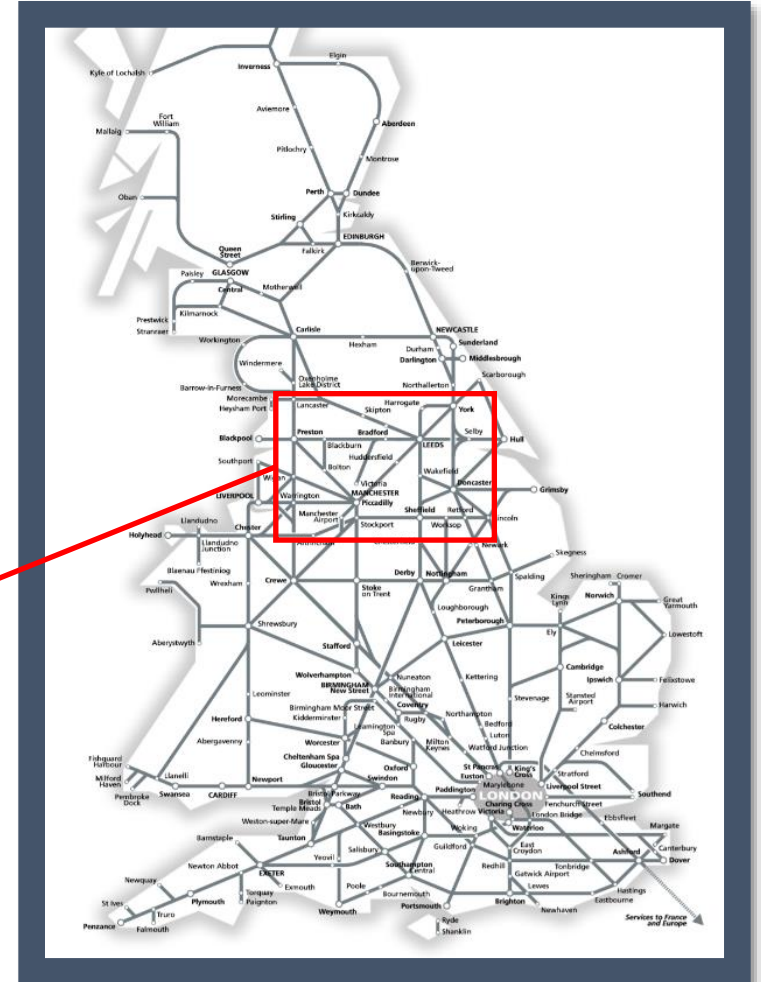

# A fault with the signalling system near Pontefract Monkhill and Castleton TOC affected: Northern

Key:

	Disruption
--	------------