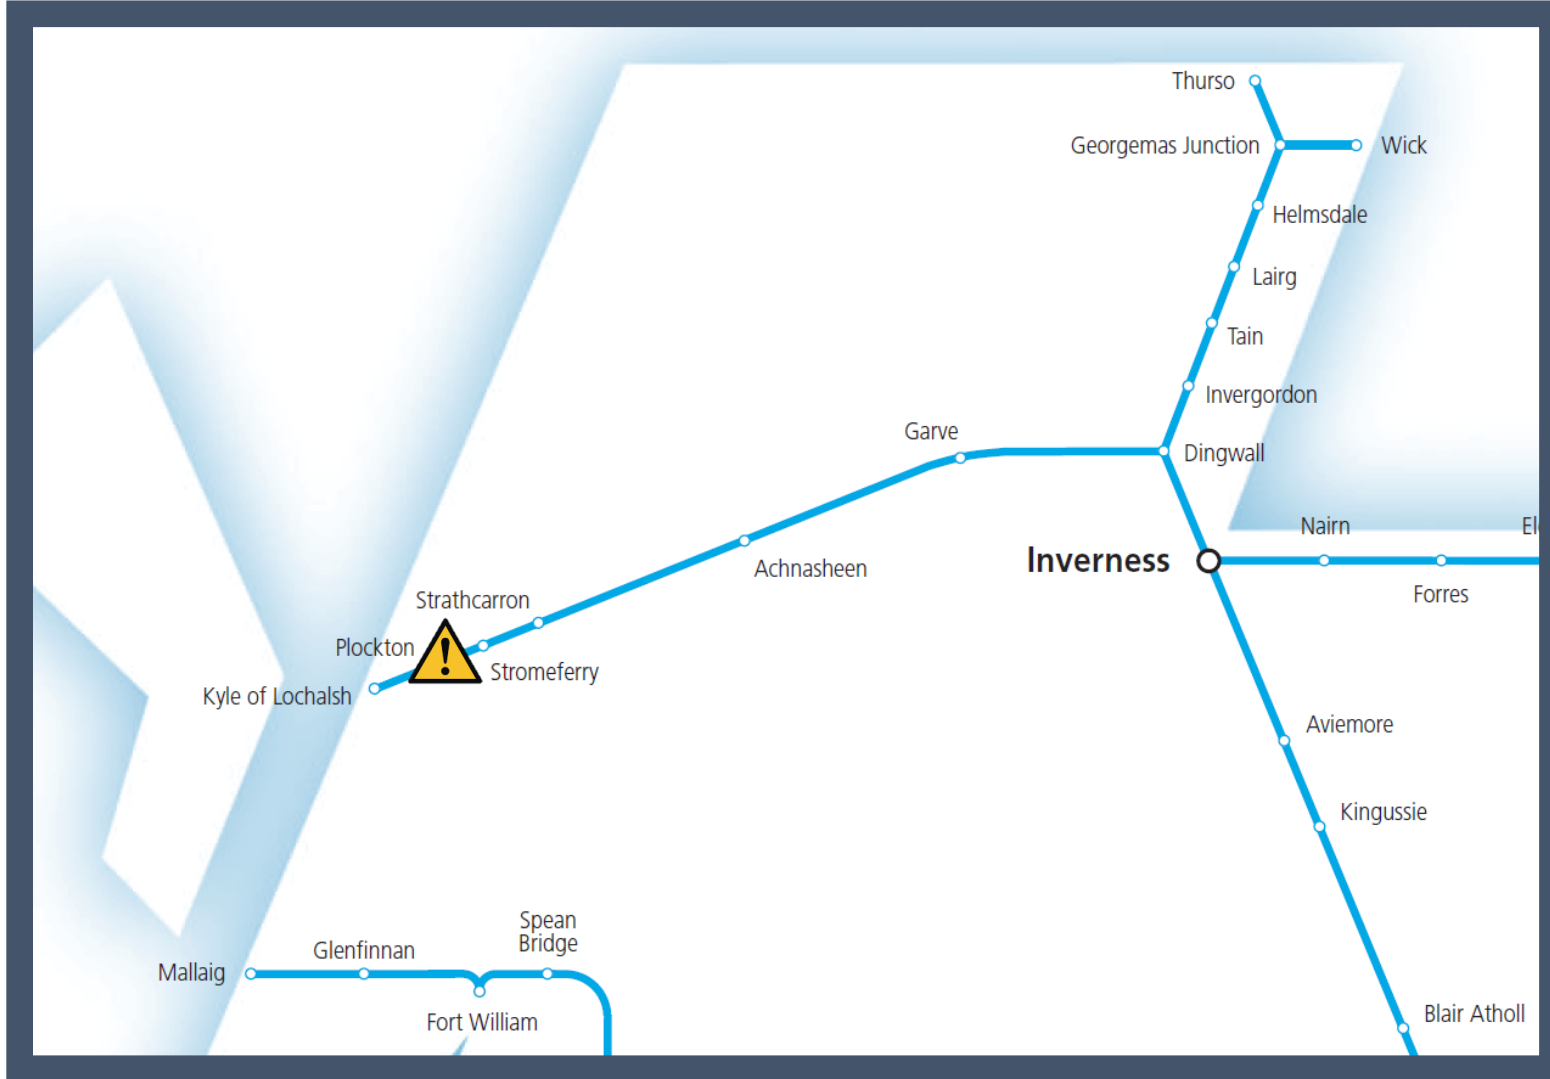

A landslip between Strathcarron and Kyle of Lochalsh

TOC affected: ScotRail

Key:

Disruption