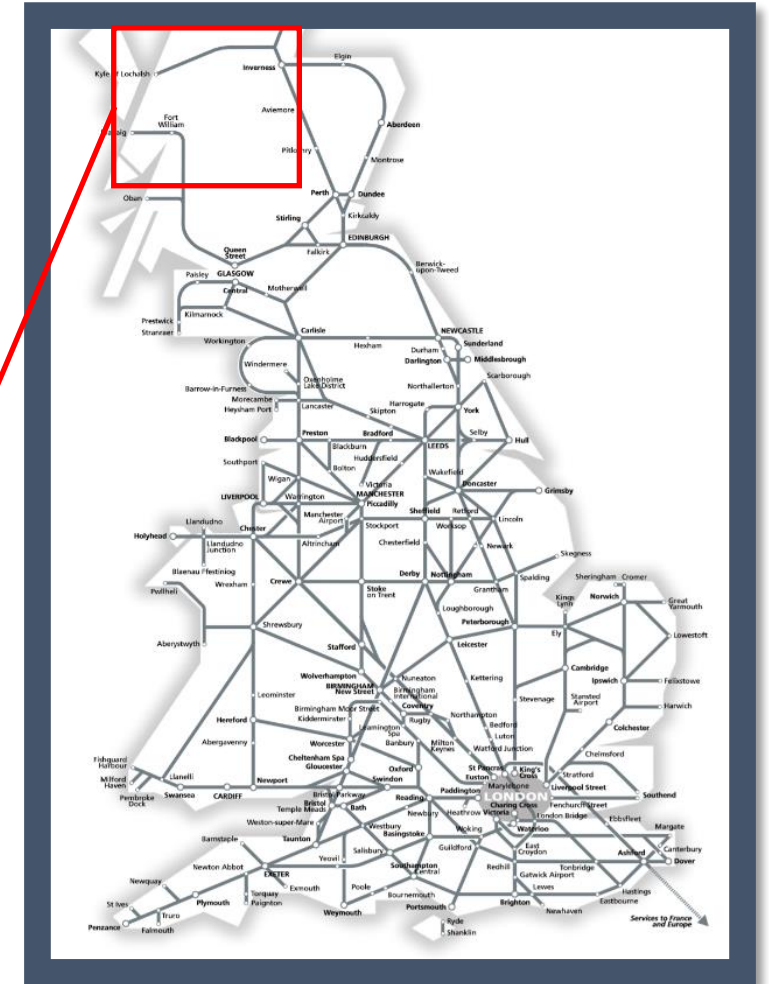

A landslip between Strathcarron and Kyle of Lochalsh

TOC affected: ScotRail

Key:

Disruption