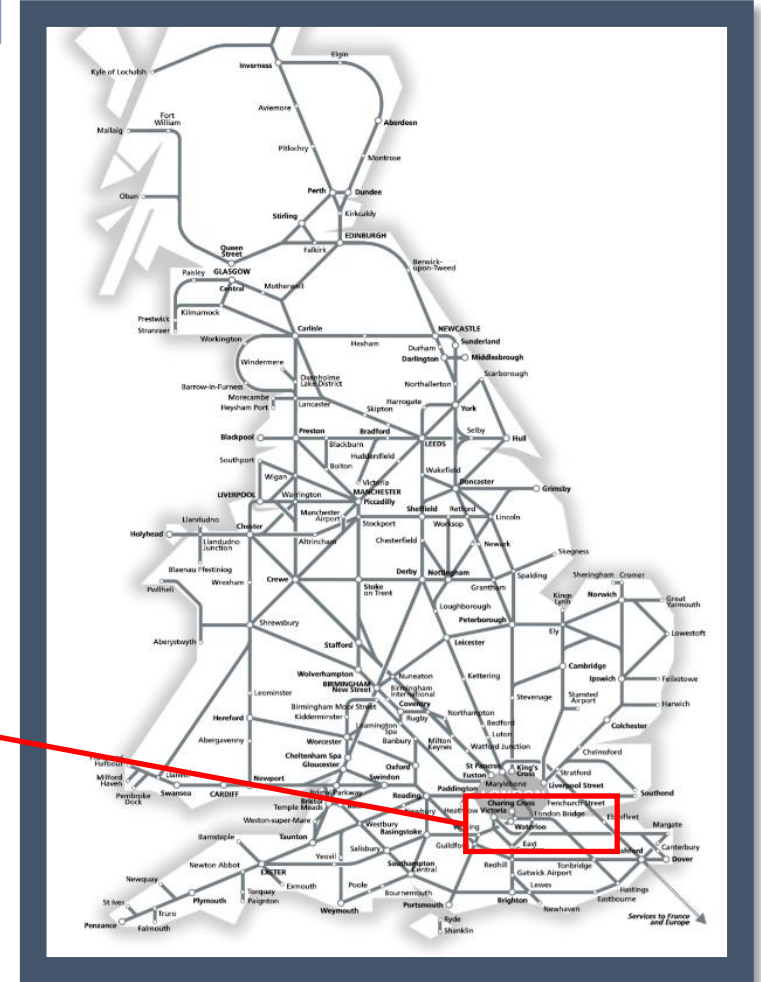

# A fault with the signalling system at London Bridge

TOC affected: Southeastern

Key:

Disruption