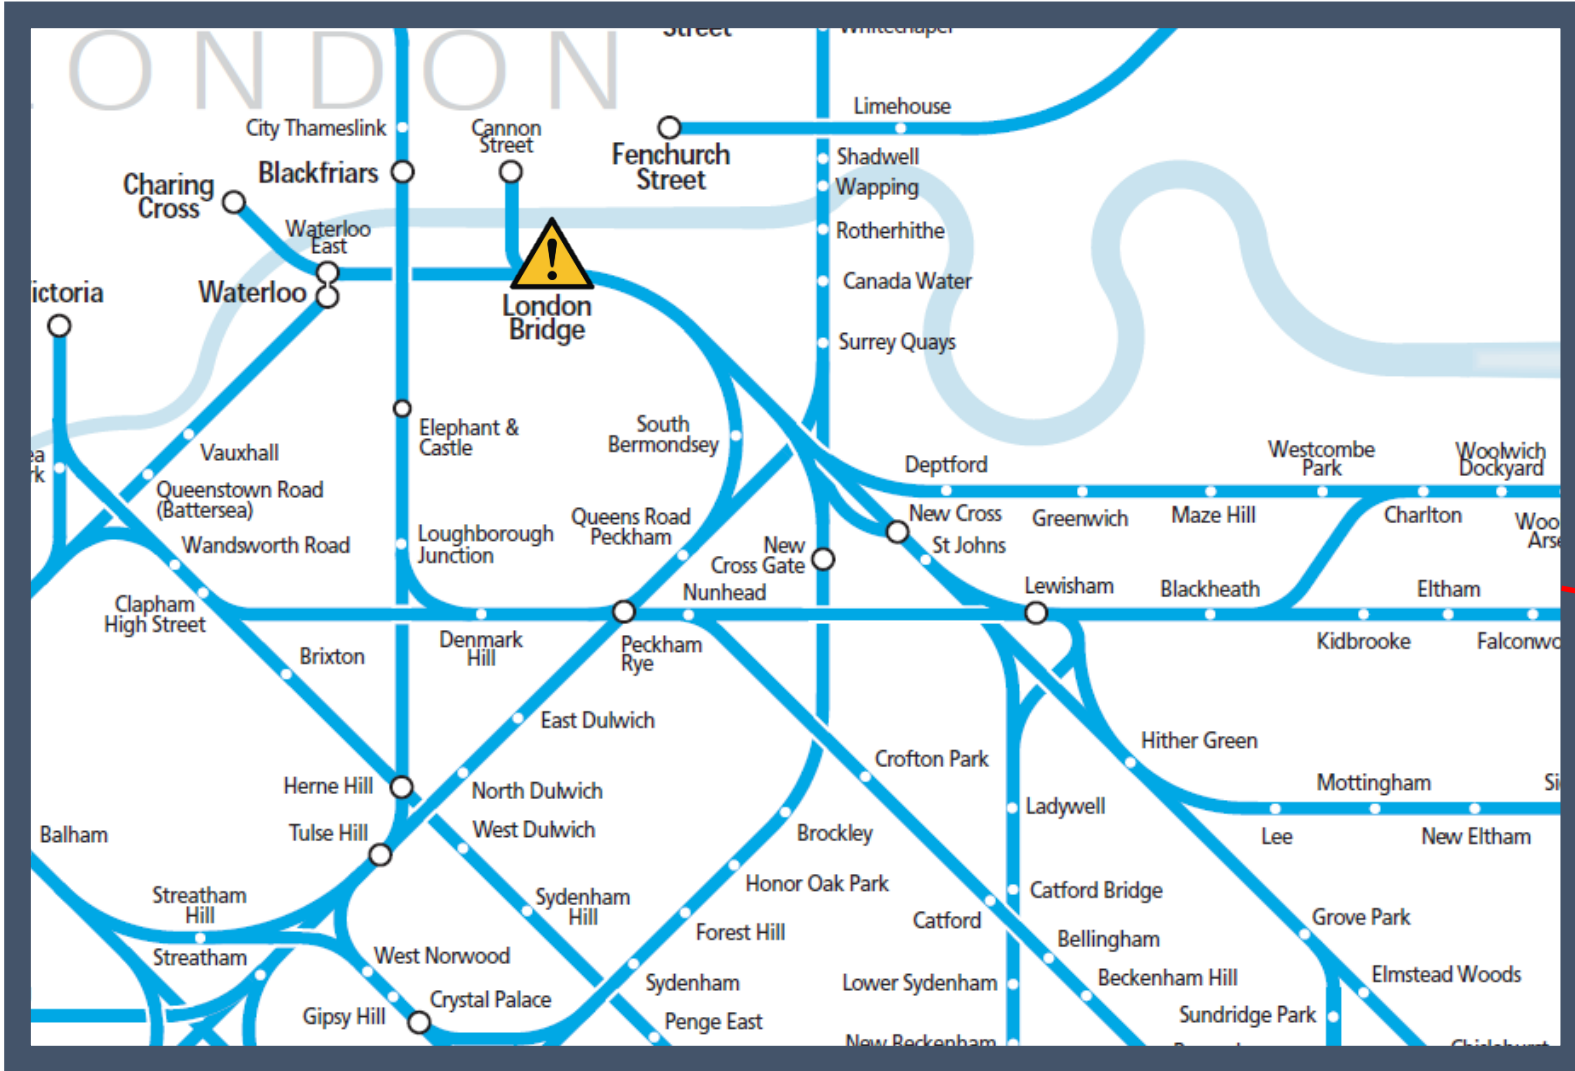

# A fault with the signalling system at London Bridge

TOC affected: Southeastern

Key:

Disruption