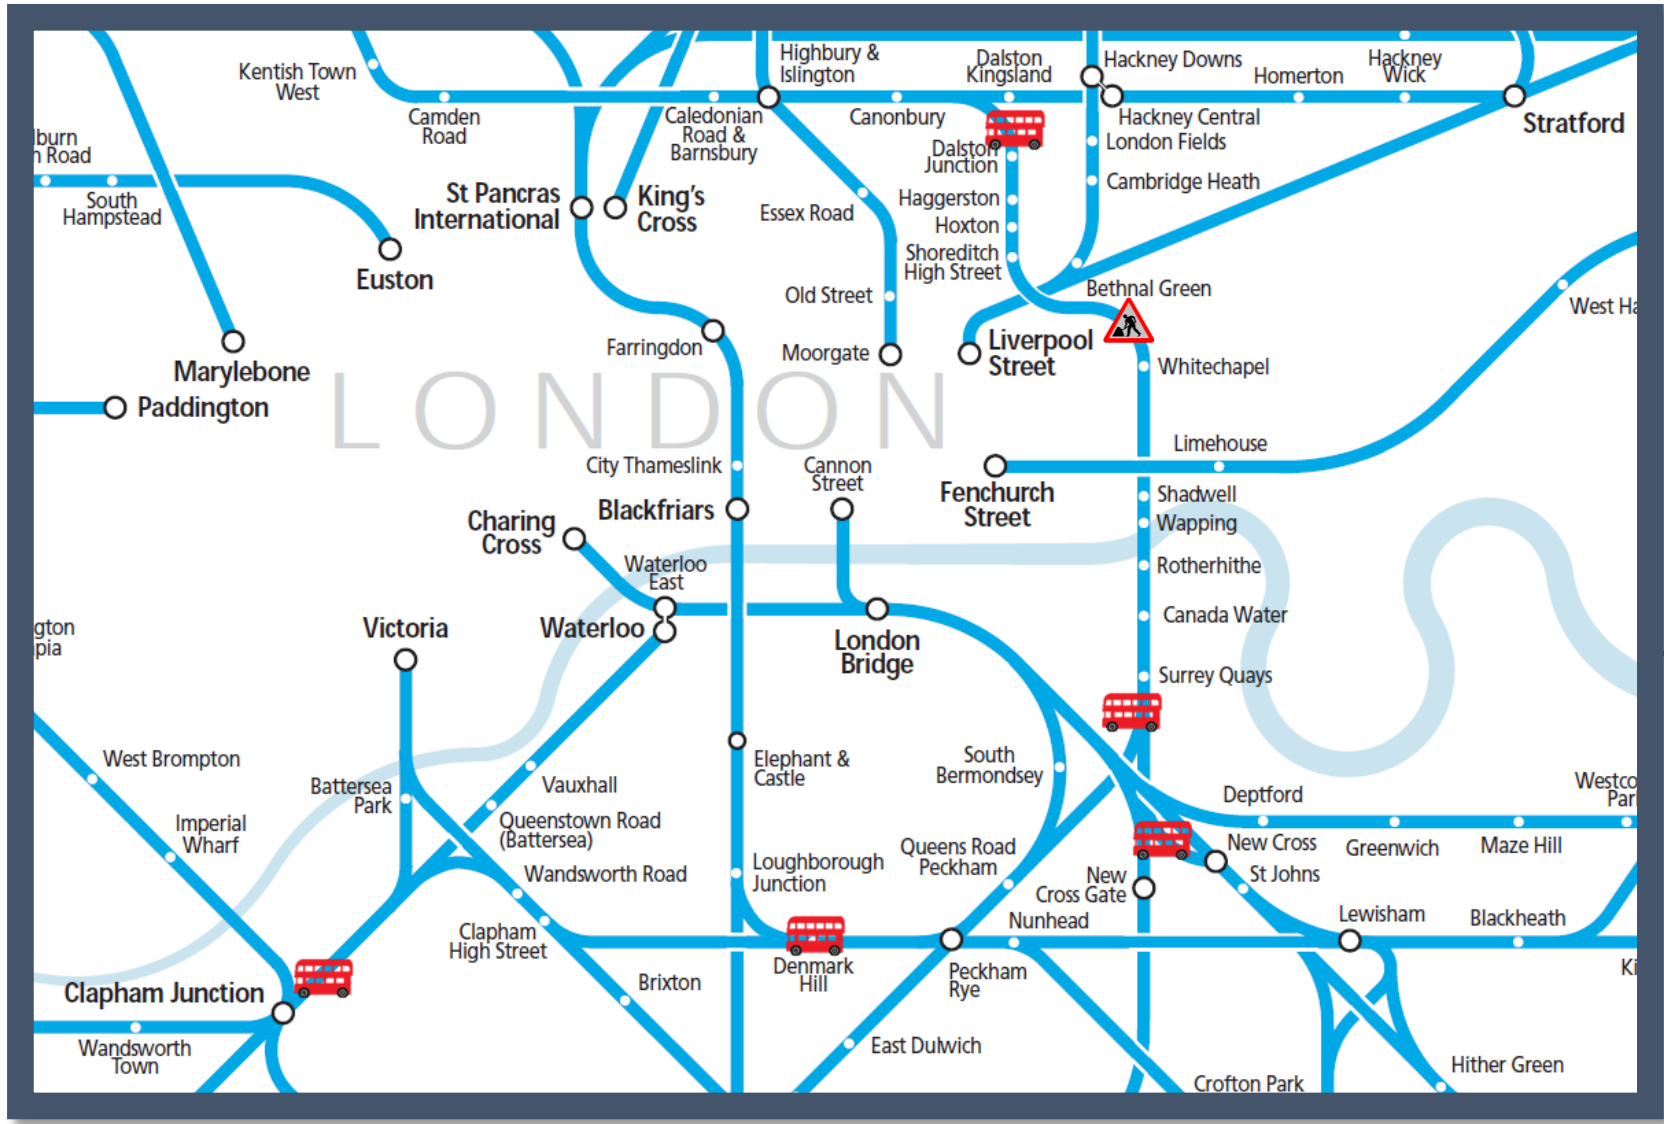

**No London Overground trains between Canonbury and Clapham Junction / New Cross / Crystal Palace / West Croydon
TOC affected: London Overground**

Key:	
	Engineering Works
	Bus Replacement Services