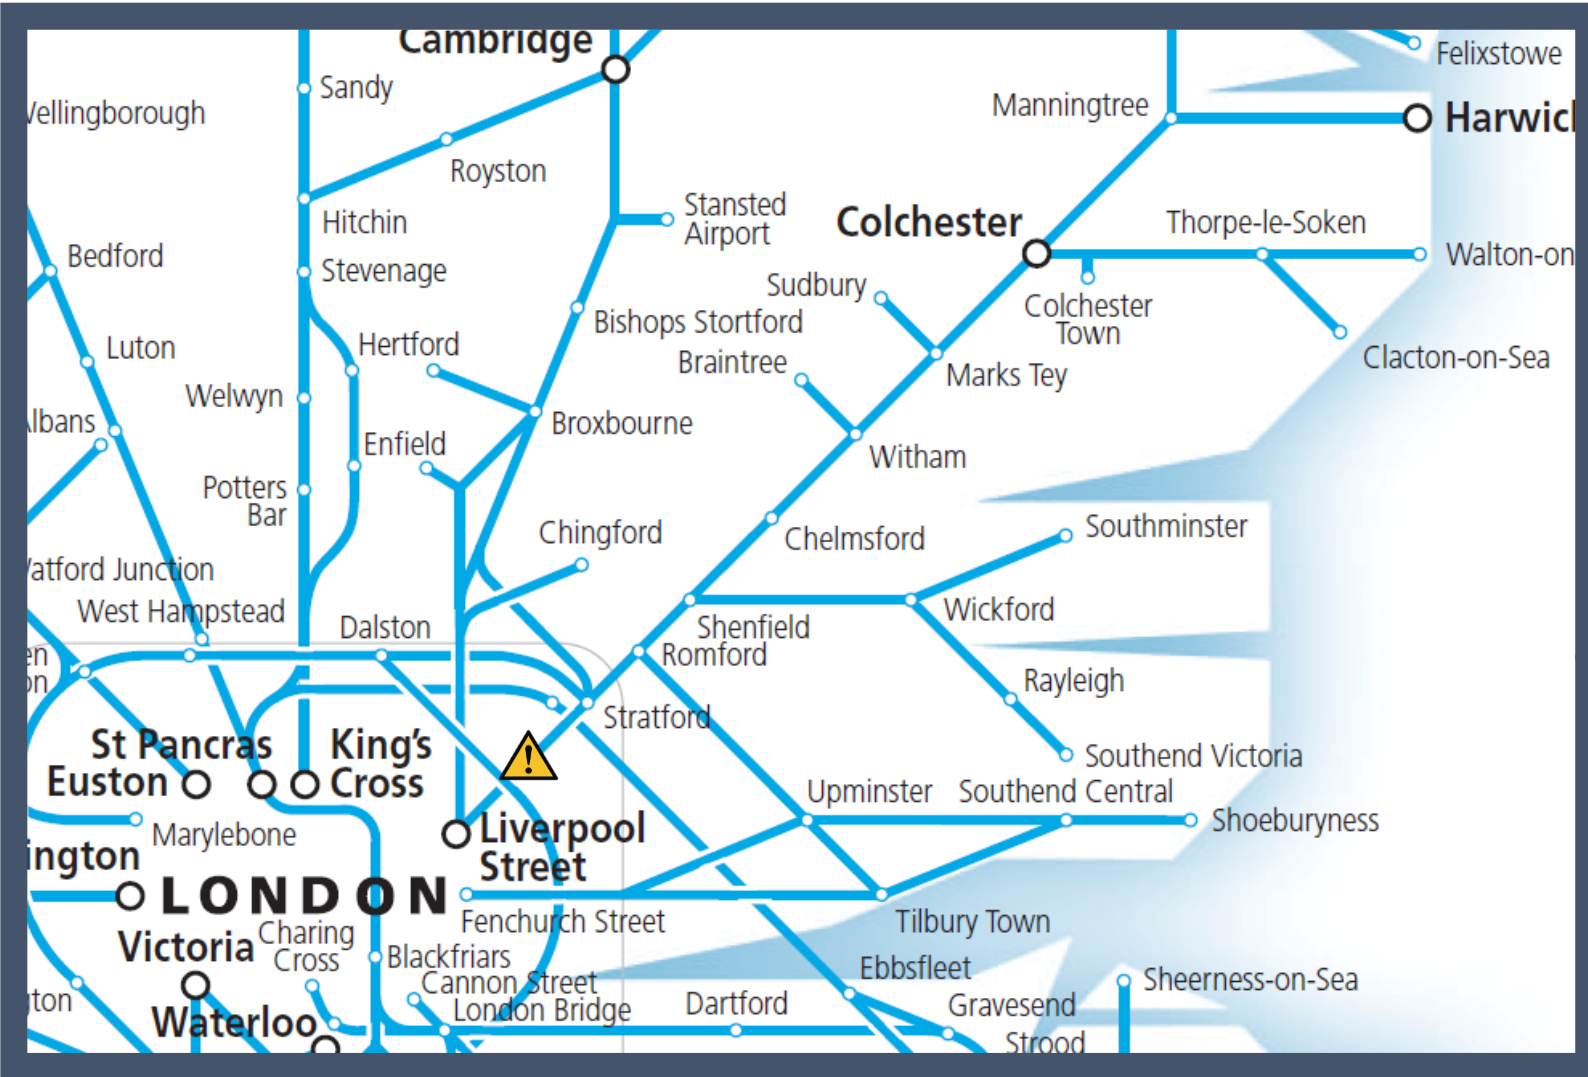

Overhead wire problems between London Liverpool Street and Stratford

TOCs affected: Greater Anglia, TfL Rail

Key:

| | |
|--|------------|
| | Disruption |
|--|------------|