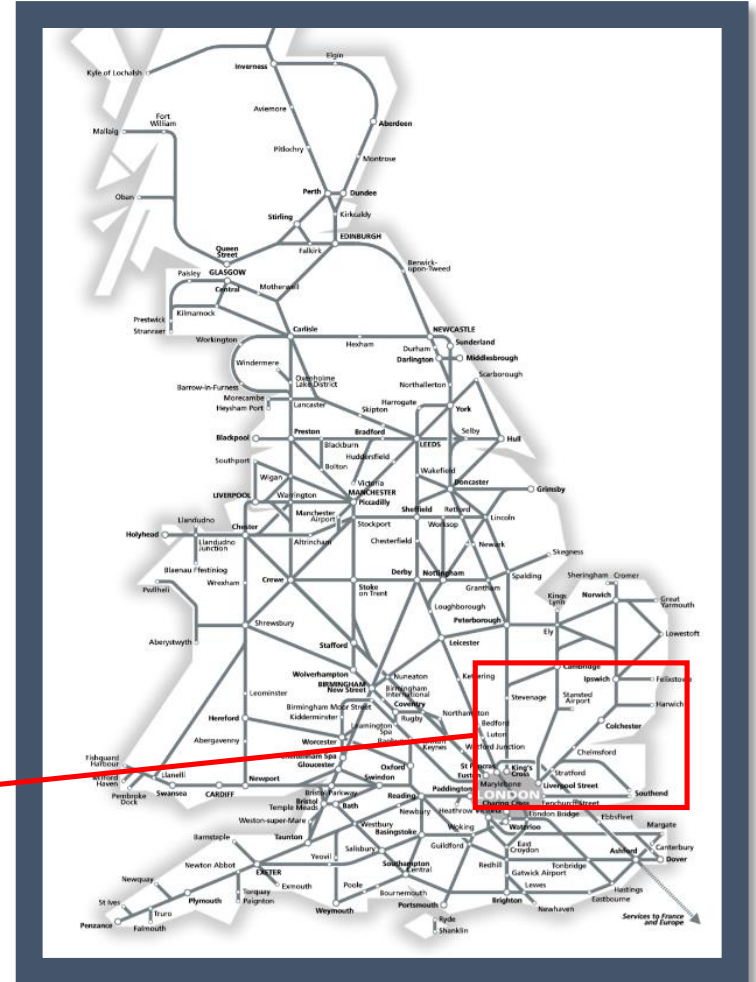

Overhead wire problems between London Liverpool Street and Stratford

TOCs affected: Greater Anglia, TfL Rail

Key:

| | |
|--|------------|
| | Disruption |
|--|------------|