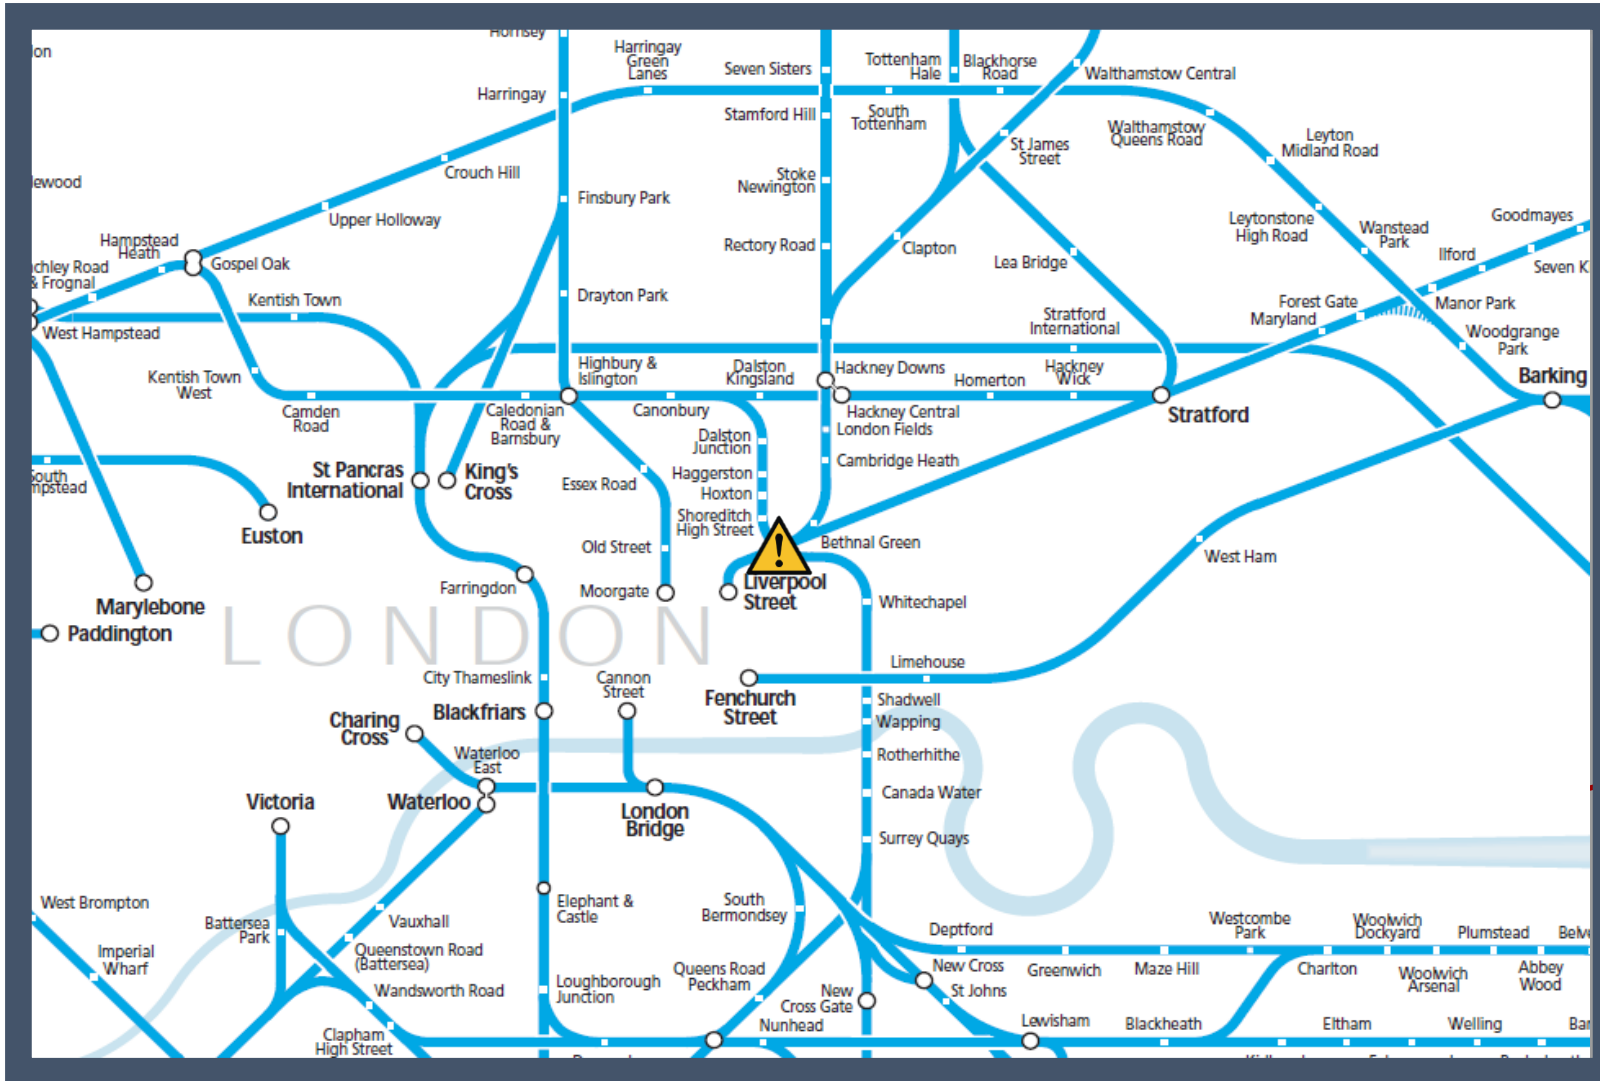

A fault with the signalling system between London Liverpool Street and Bethnal Green

TOC's affected: Greater Anglia; London Overground; Stansted Express

Key:

Disruption