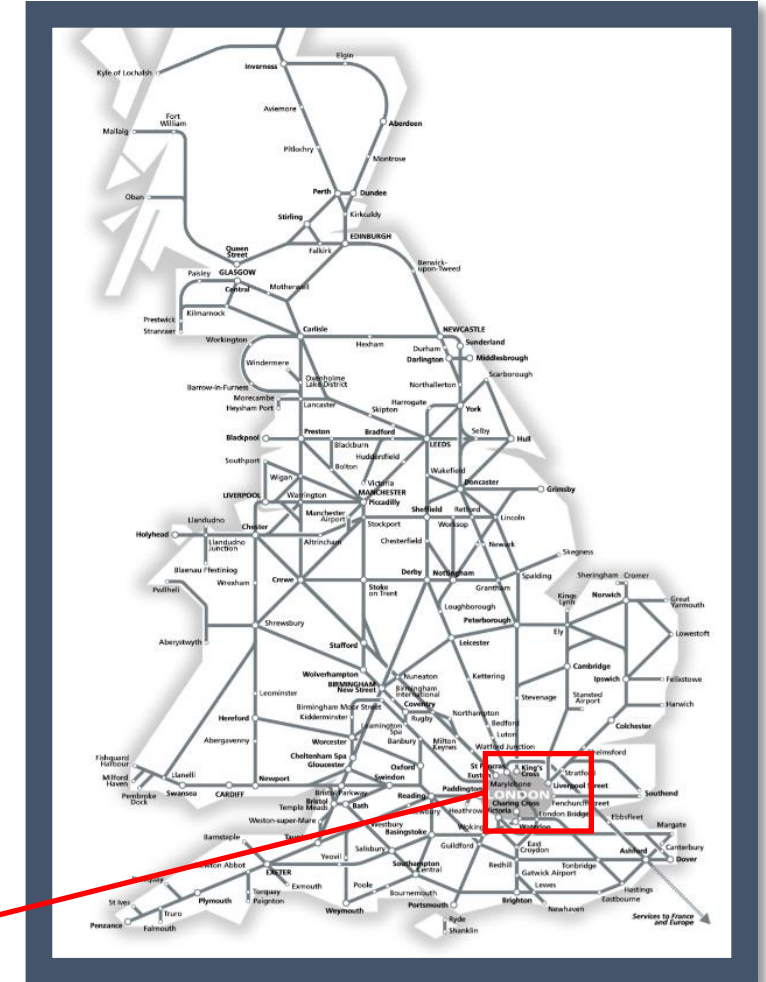

A fault with the signalling system between London Liverpool Street and Bethnal Green

TOC's affected: Greater Anglia; London Overground; Stansted Express

Key:

Disruption