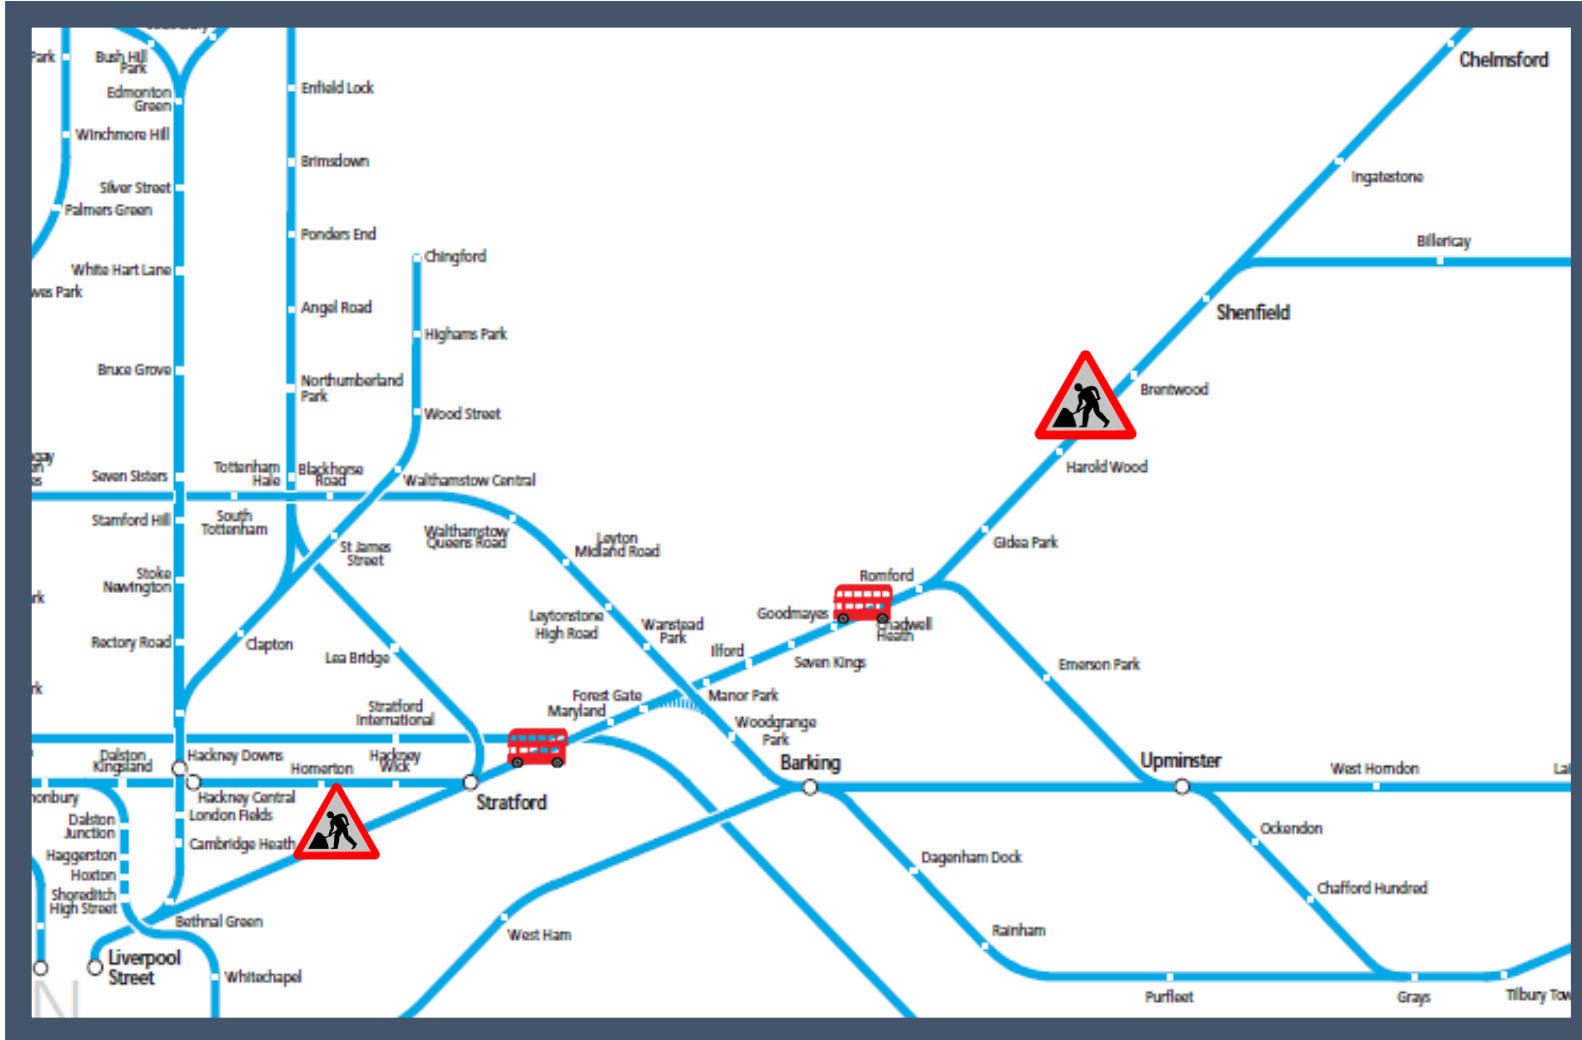

# Amended service between London Liverpool Street and Shenfield

TOCs affected: Greater Anglia, TfL Rail

Key:

Engineering Works

Bus Replacement Services