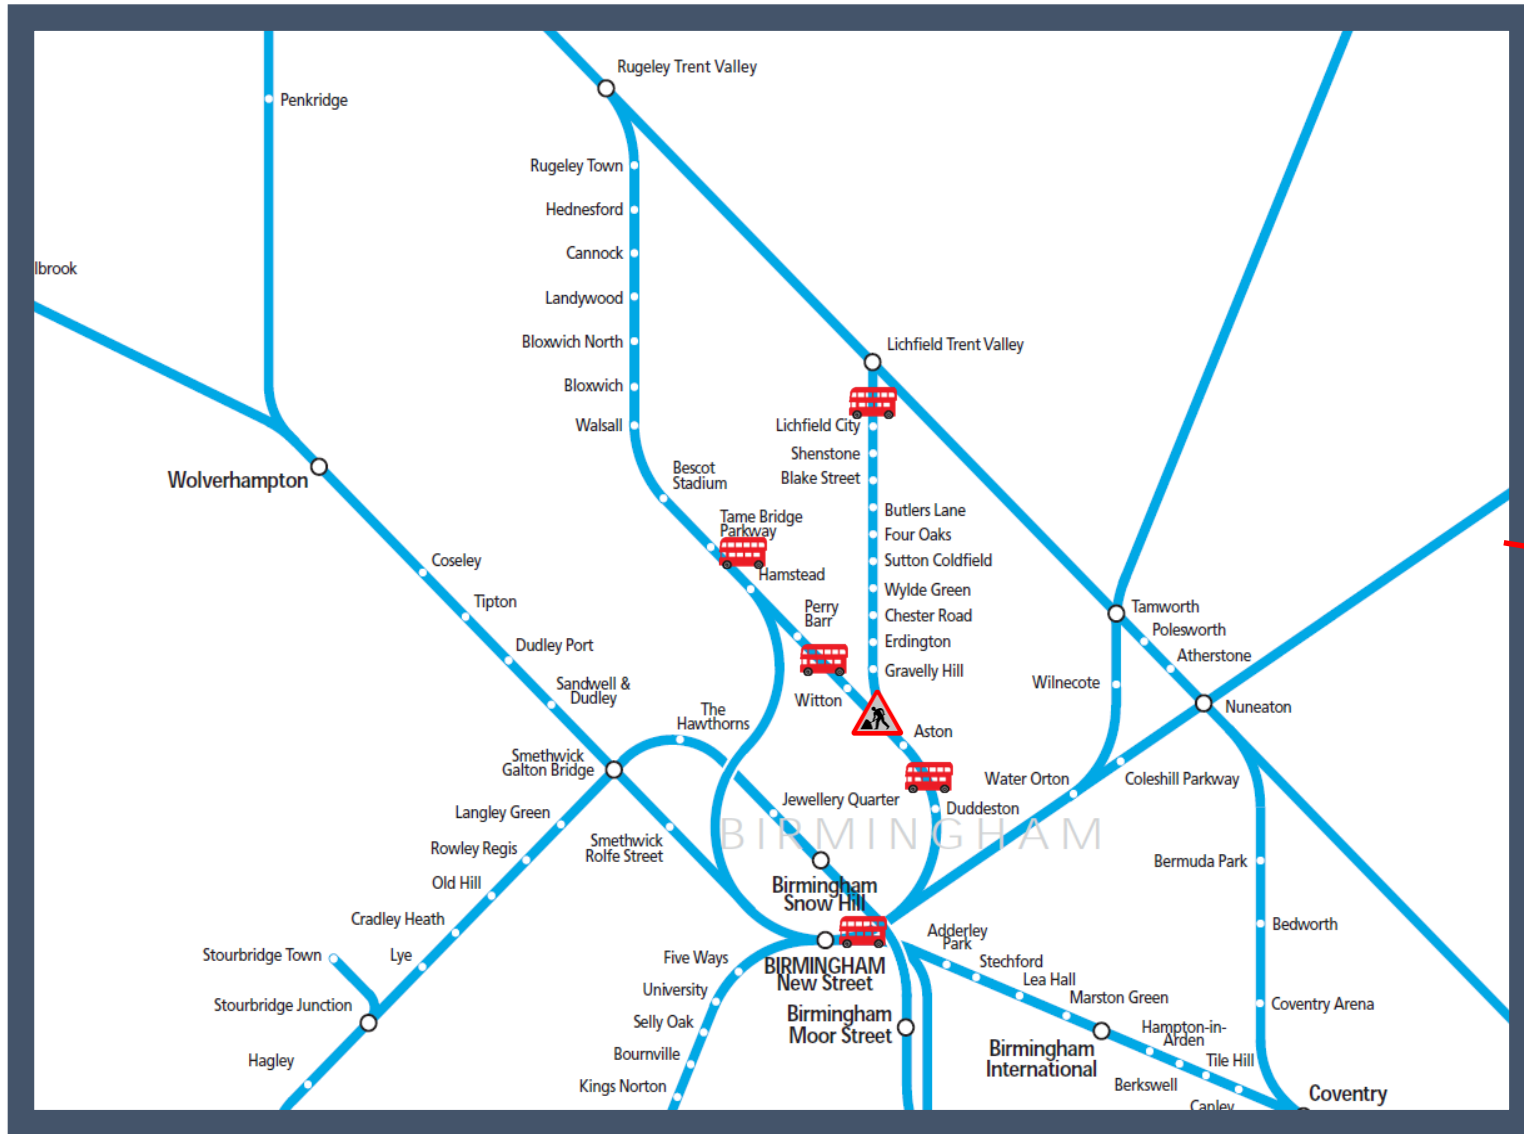

Amended service to / from Lichfield / Rugeley Trent Valley stations

TOC affected: West Midlands Railway

Key:	
	Engineering Works
	Bus Replacement Services