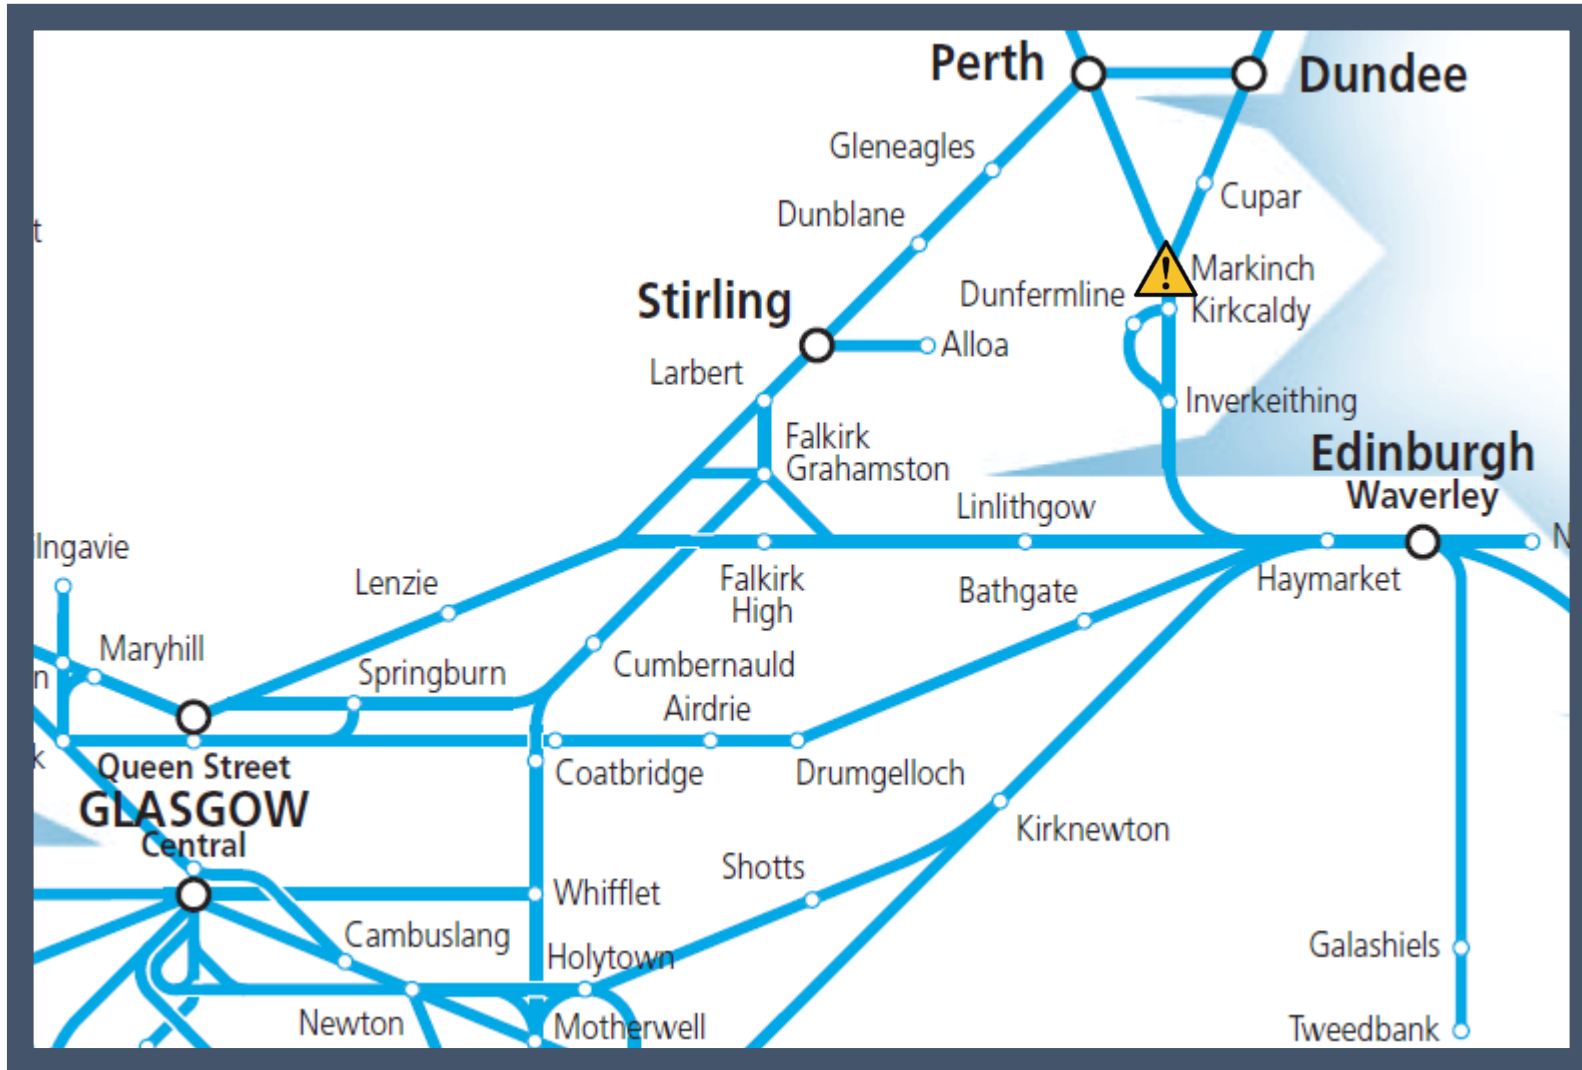

A fault with the signalling system at Ladybank

TOC affected: ScotRail

Key:

	Disruption
---	------------