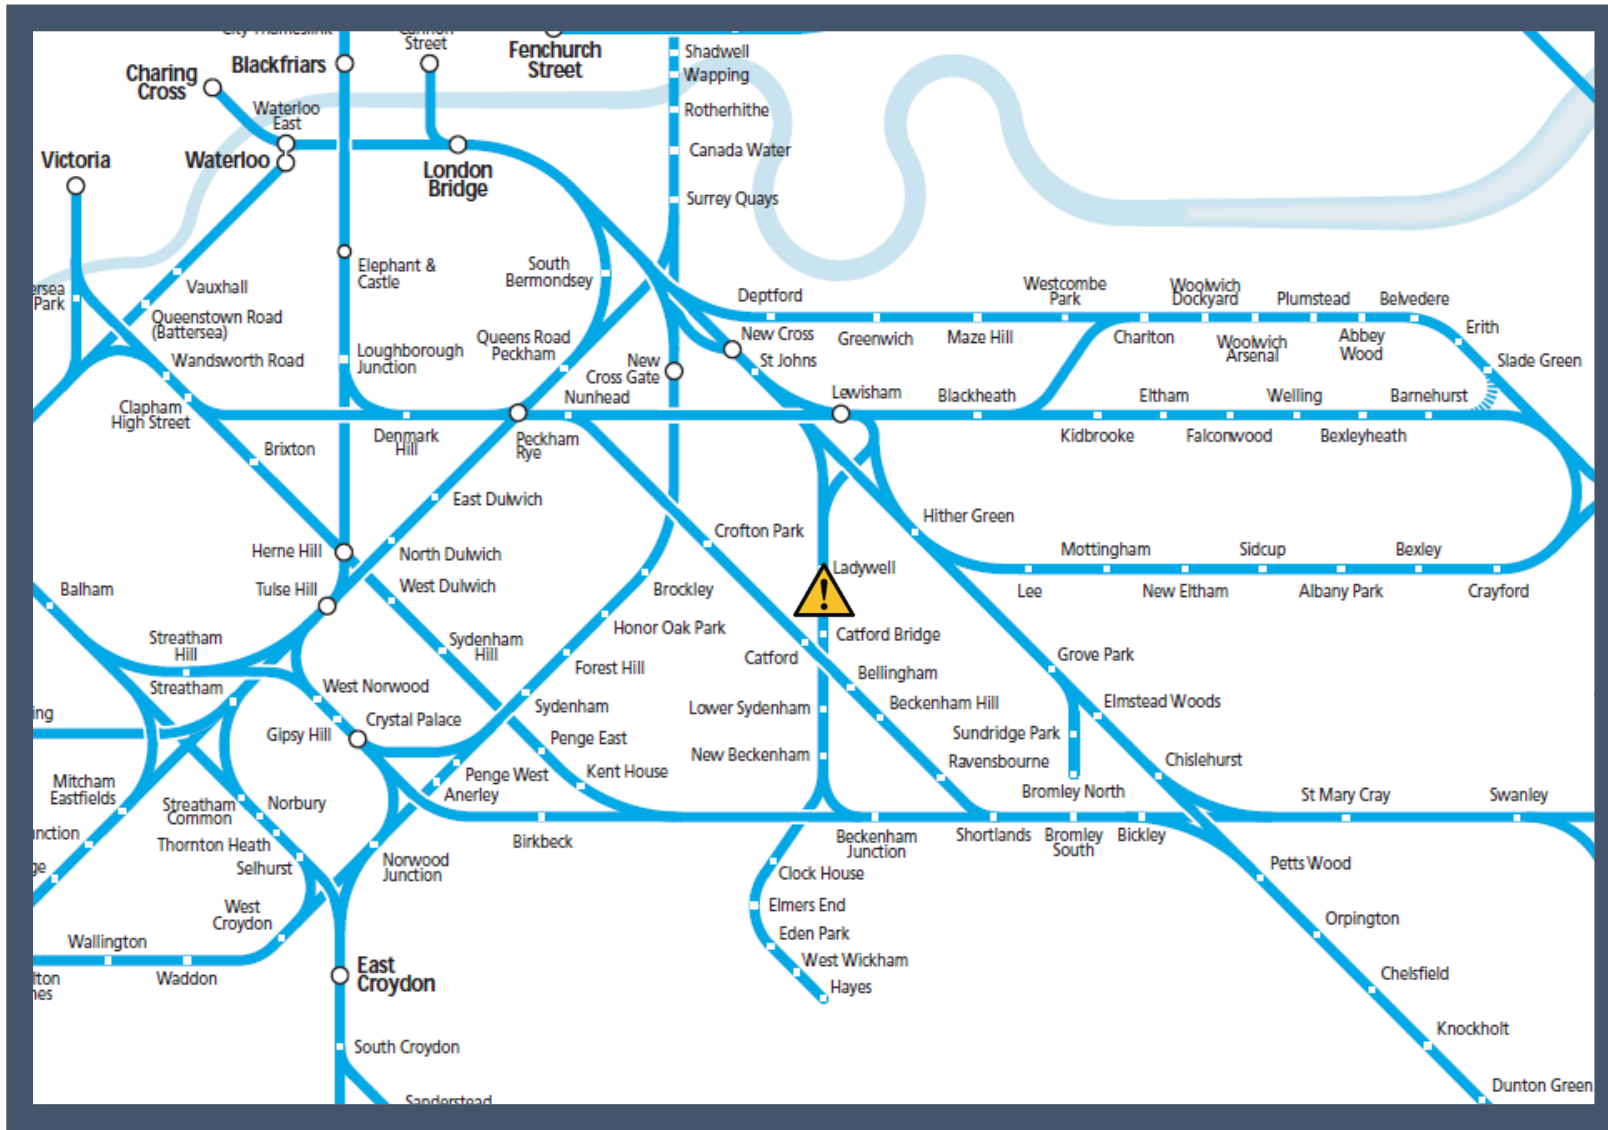

A fault with the signalling system between Ladywell and Lower Sydenham TOC affected: Southeastern

Key:

Disruption