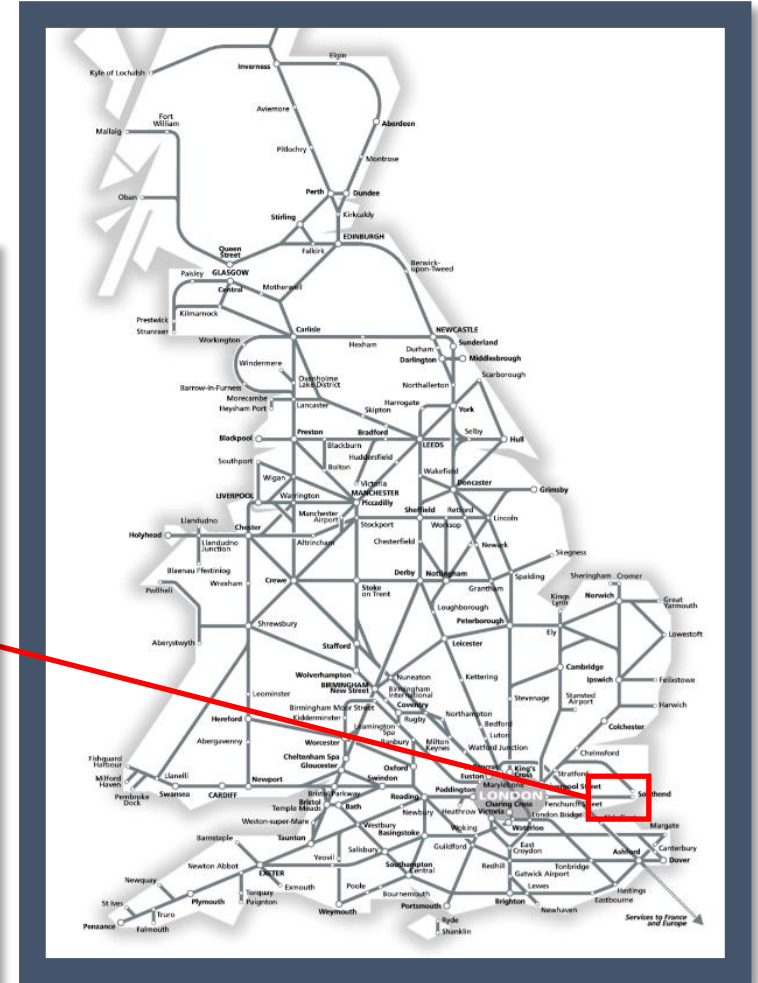

Buses replace trains between Laindon / Leigh-on-Sea and Shoeburyness

TOC affected: c2c

Key:

	Engineering Works
	Bus Replacement Services