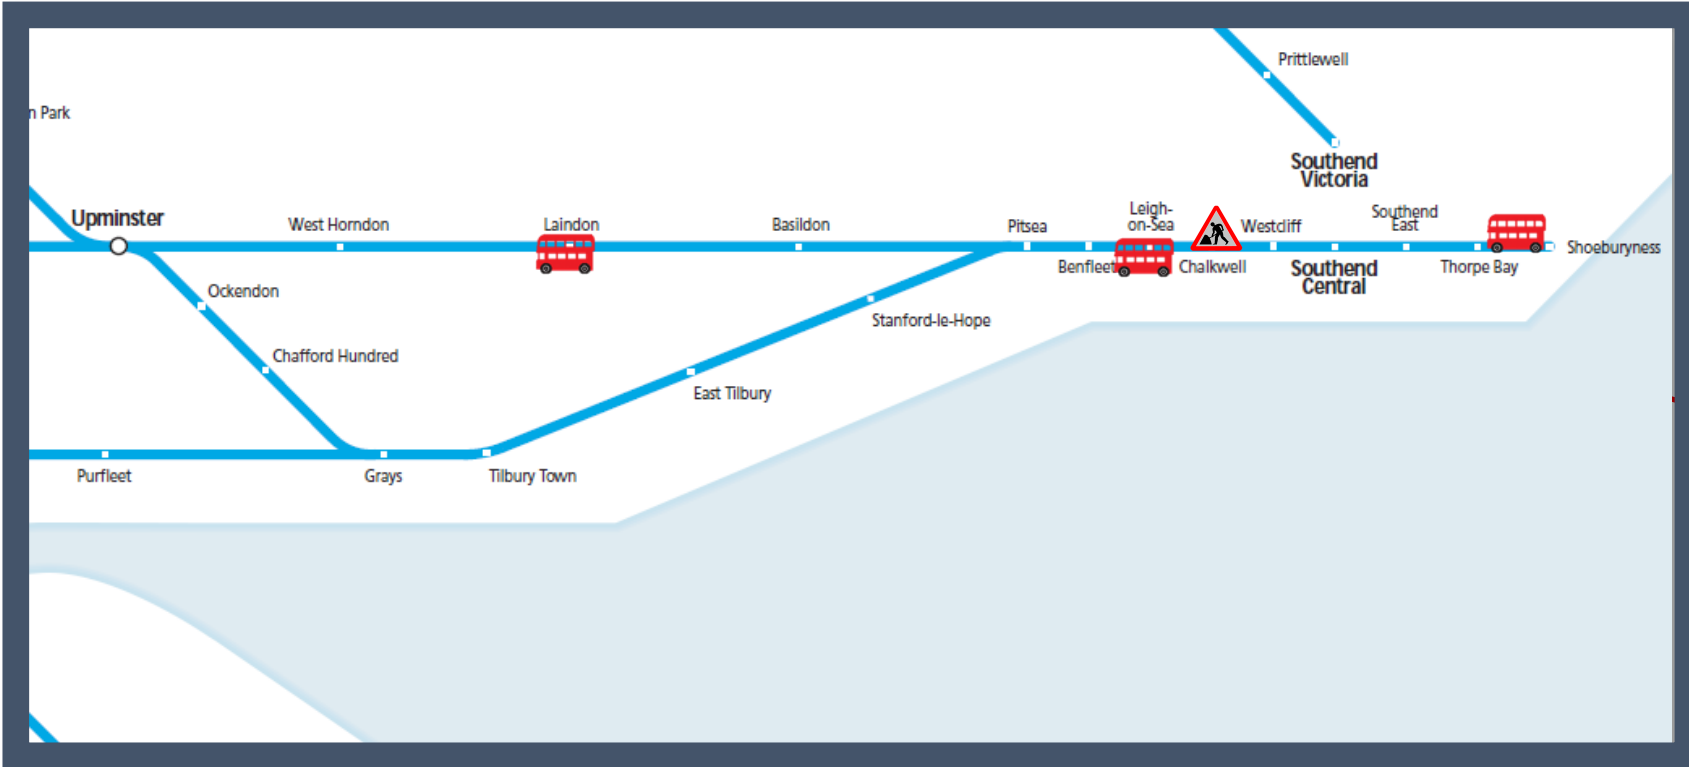

Buses replace trains between Laindon / Leigh-on-Sea and Shoeburyness

TOC affected: c2c

Key:

	Engineering Works
	Bus Replacement Services