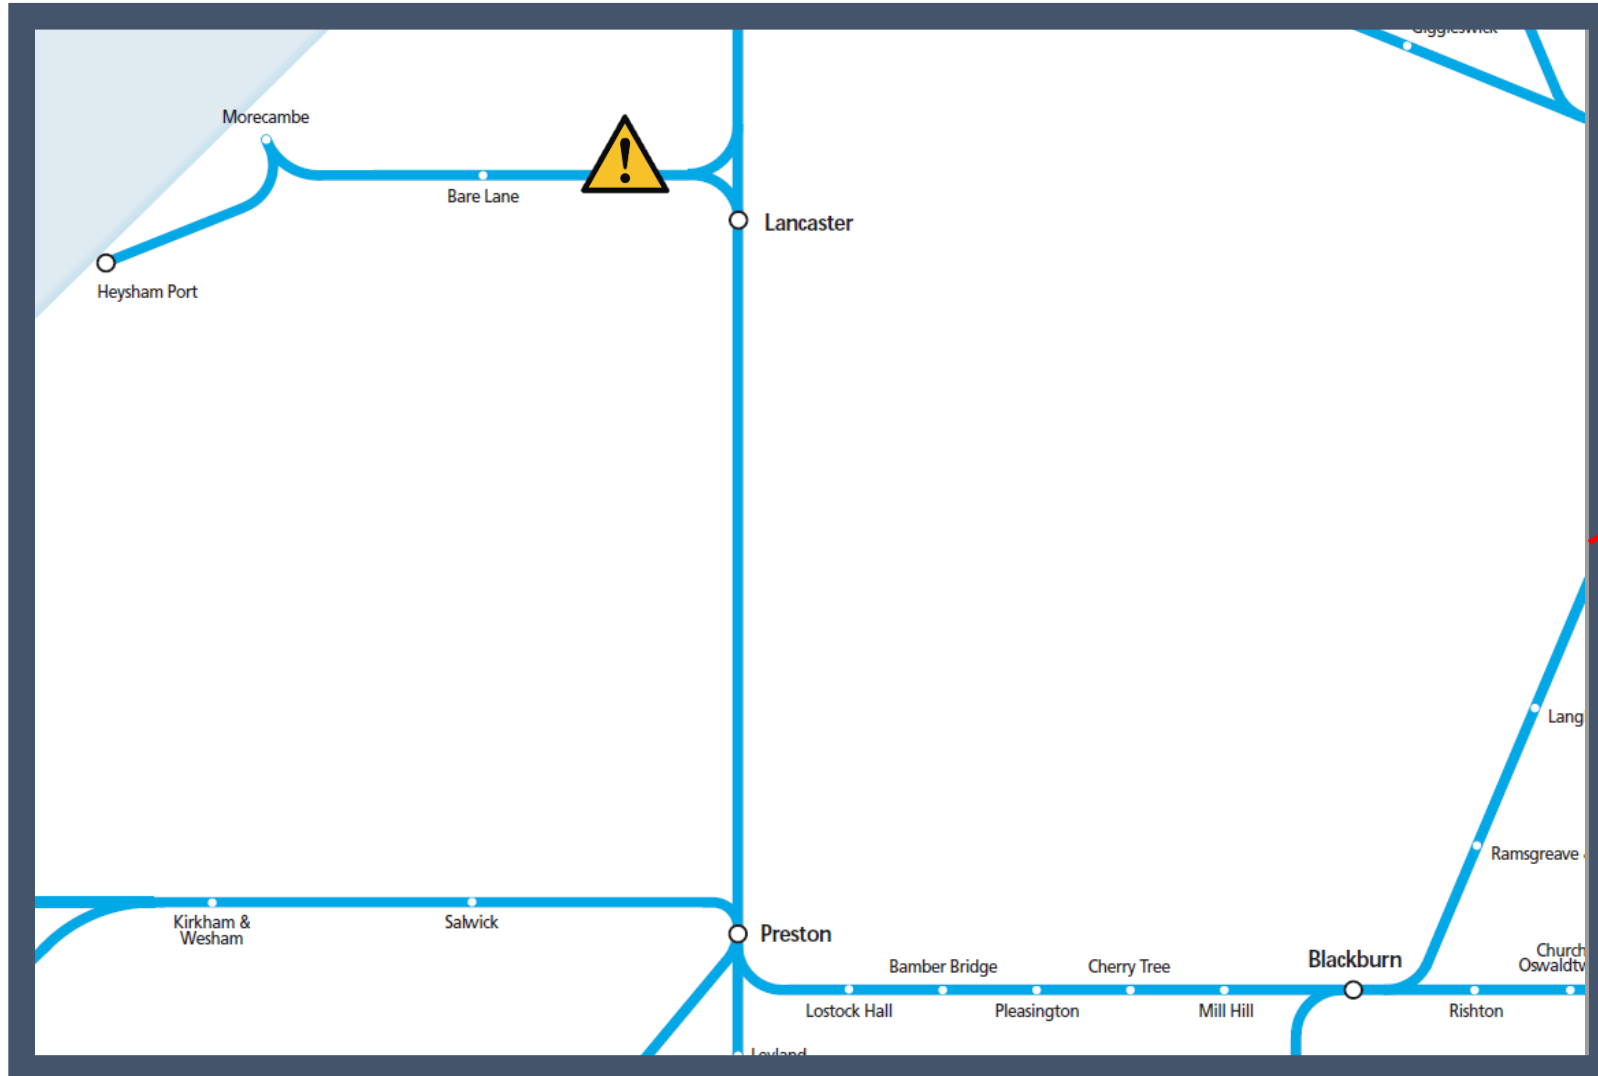

A fault on a train between Lancaster and Morecambe TOC affected: Northern

Key:

Disruption