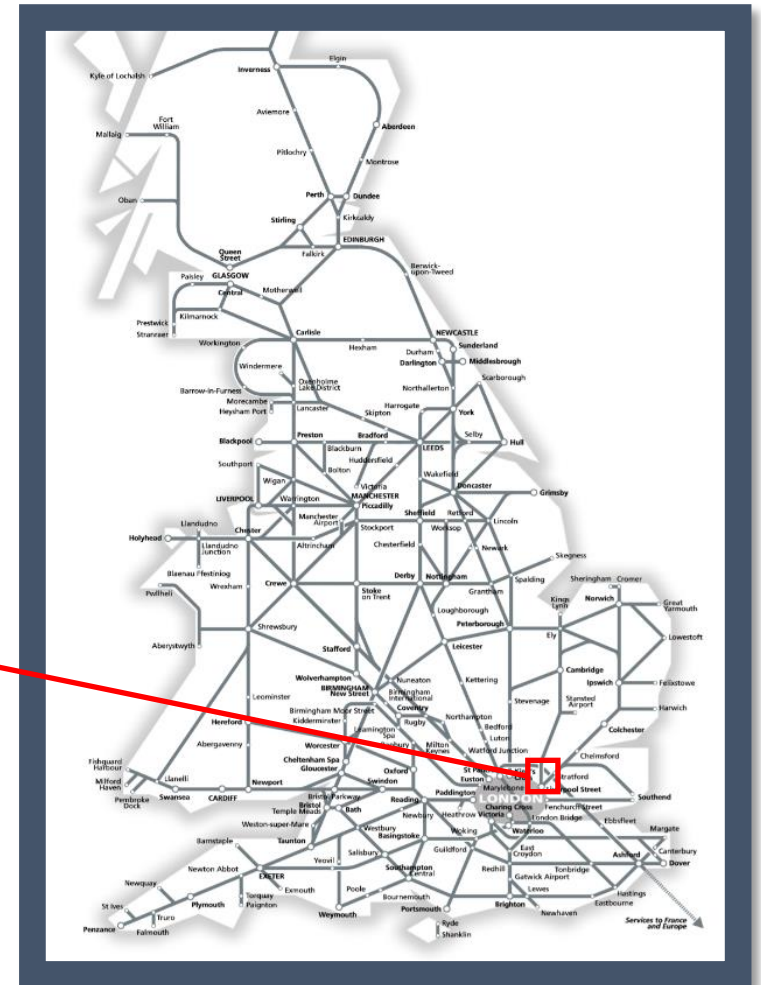

No trains via Lea Bridge

TOC affected: Greater Anglia

Key:

Engineering Works