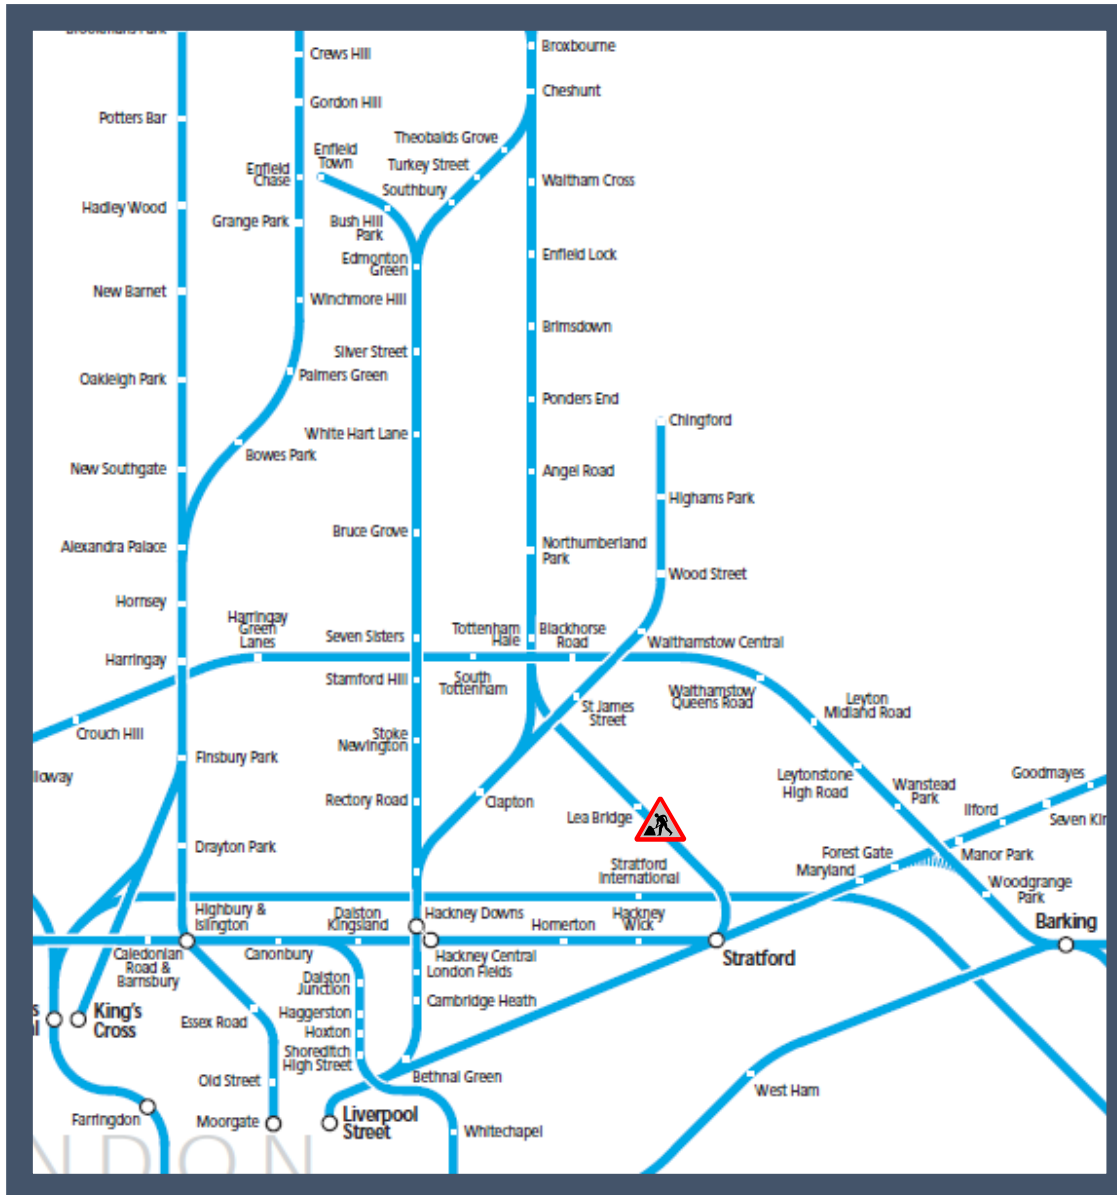

No trains via Lea Bridge

TOC affected: Greater Anglia

Key:

Engineering Works