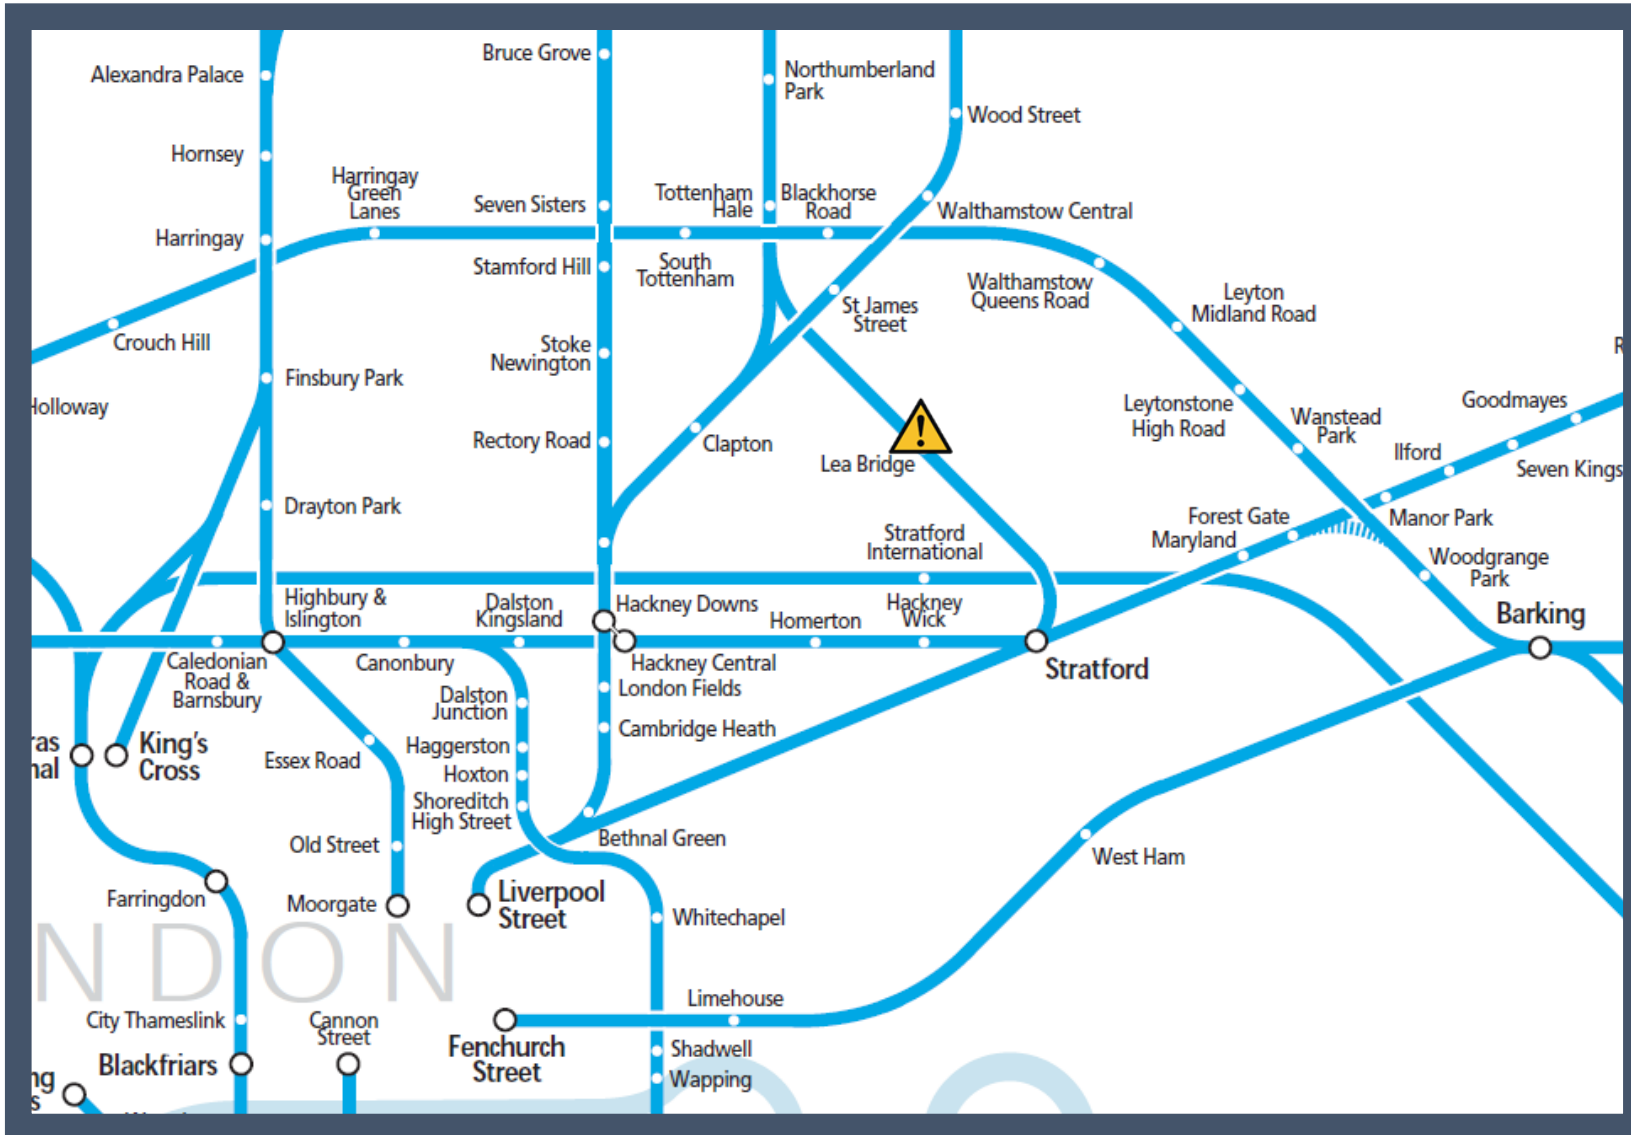

An earlier train fault at Lea Bridge

TOC affected: Greater Anglia

Key:

	Disruption
--	------------