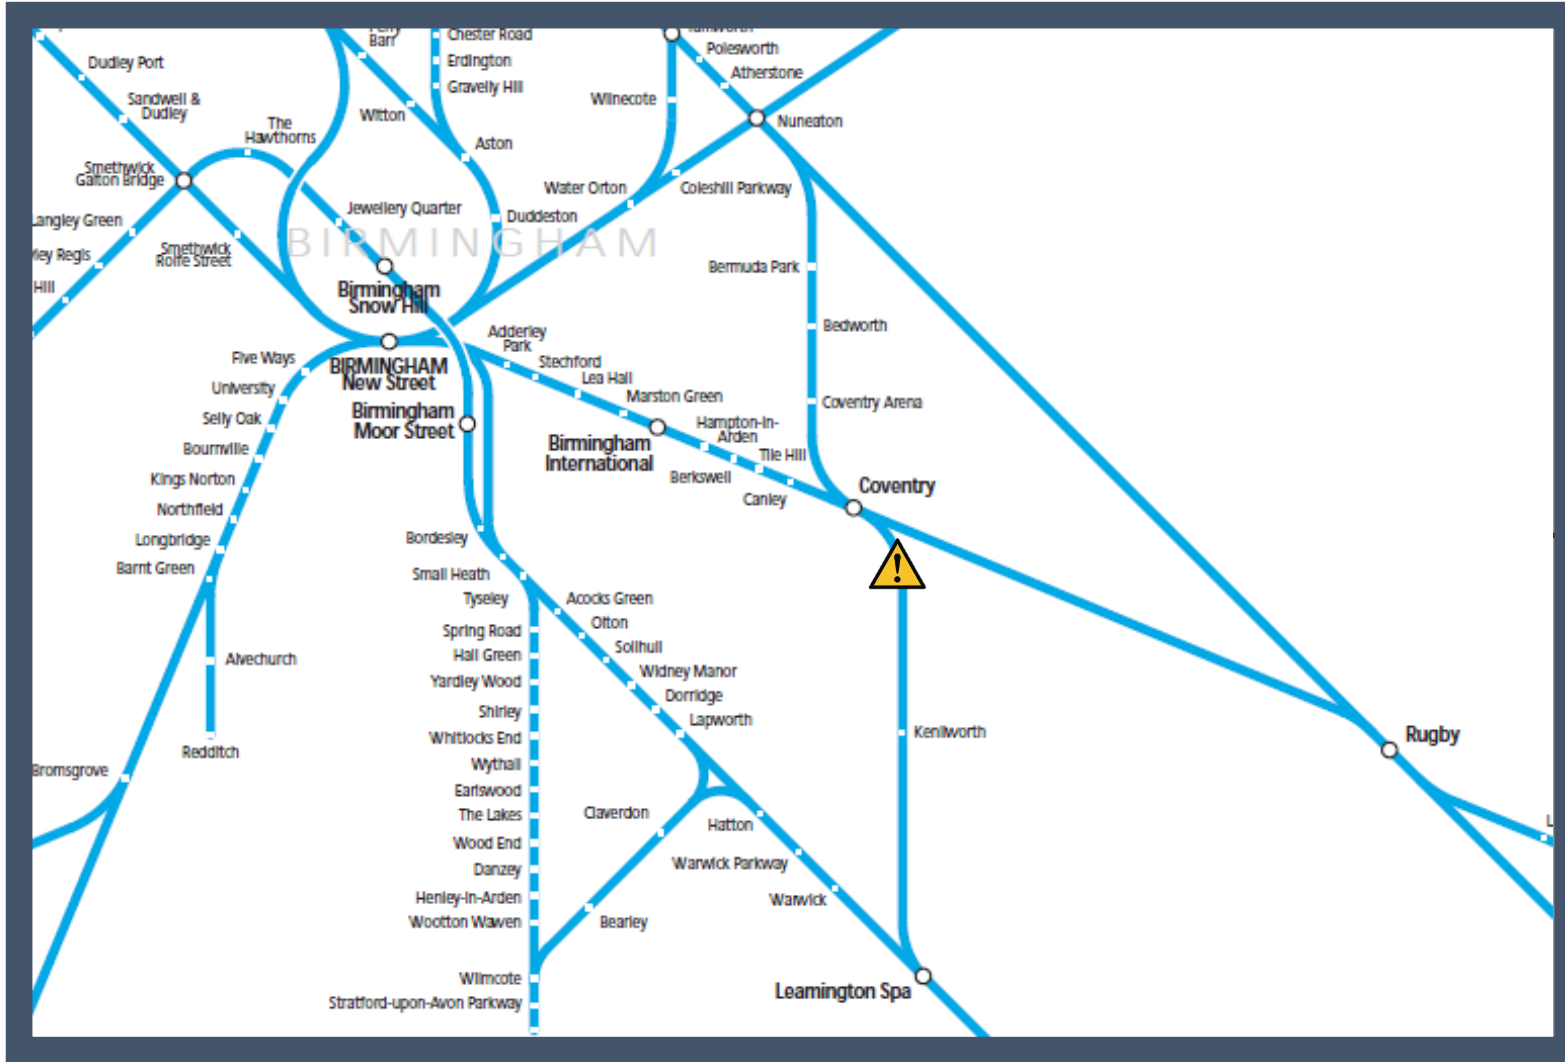

A member of train crew being unavailable means trains between Leamington Spa and Nuneaton TOC affected: West Midlands Railway

Key:

	Disruption
---	------------