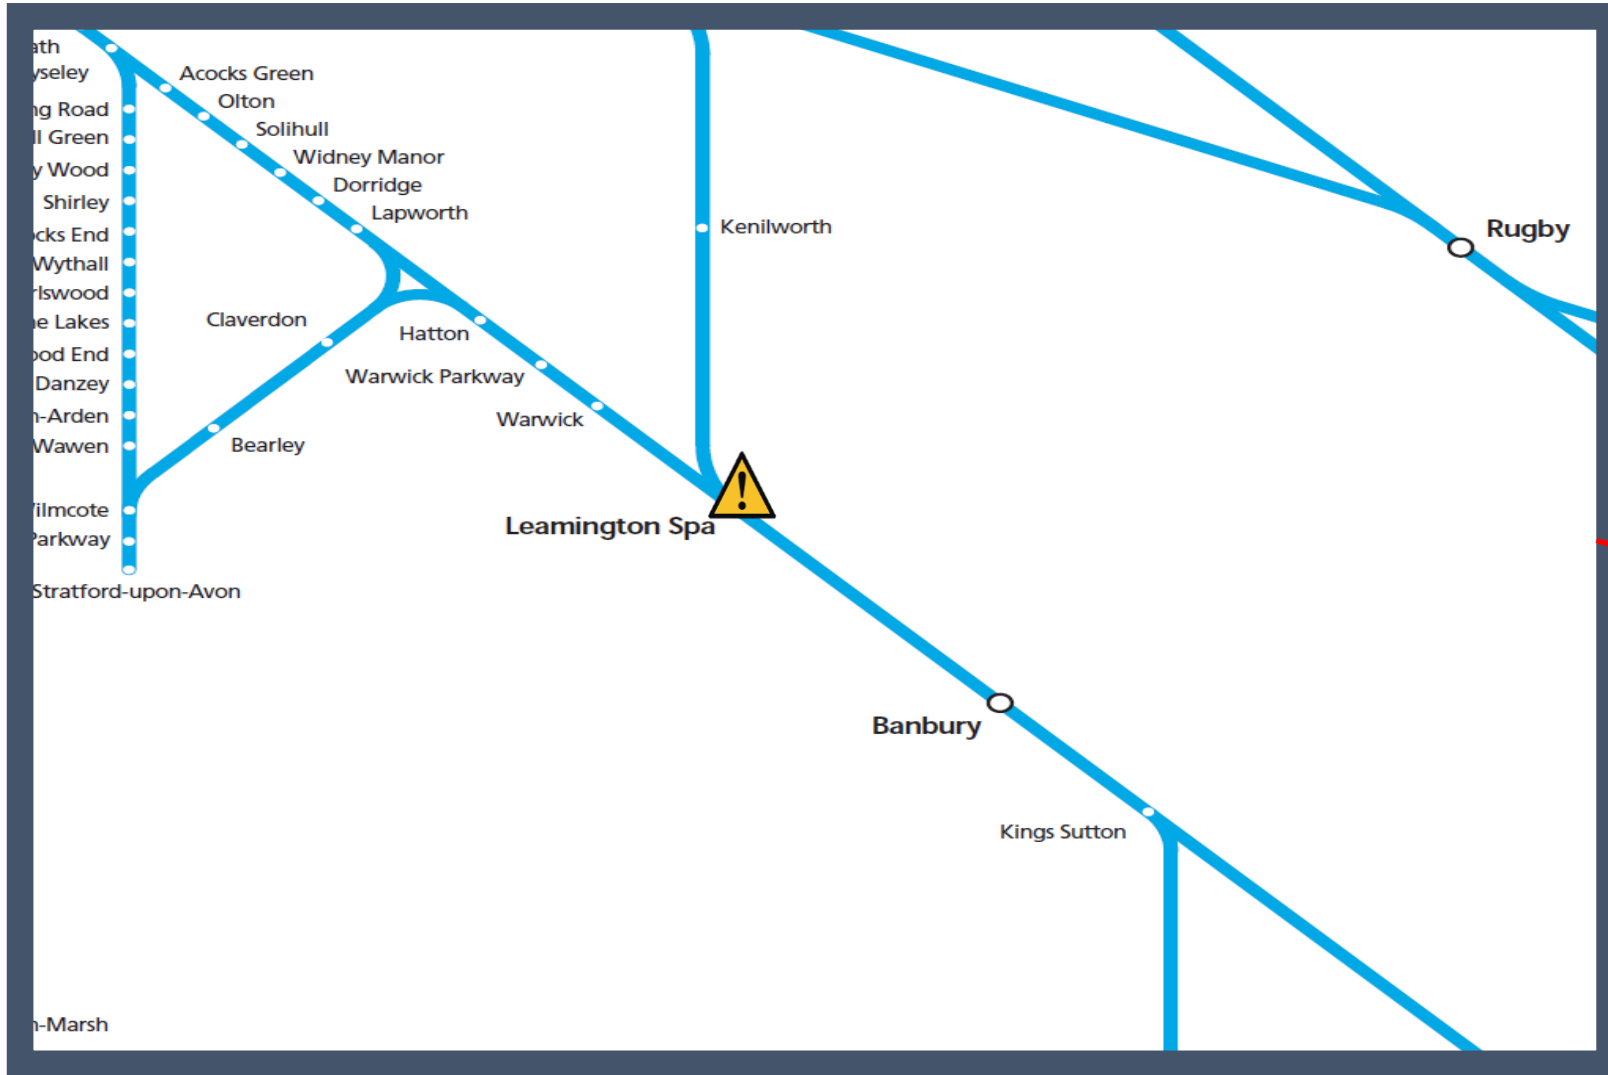

A fault with the signalling system at Leamington Spa

TOCs affected: Chiltern Railways, CrossCountry

Key:

Disruption