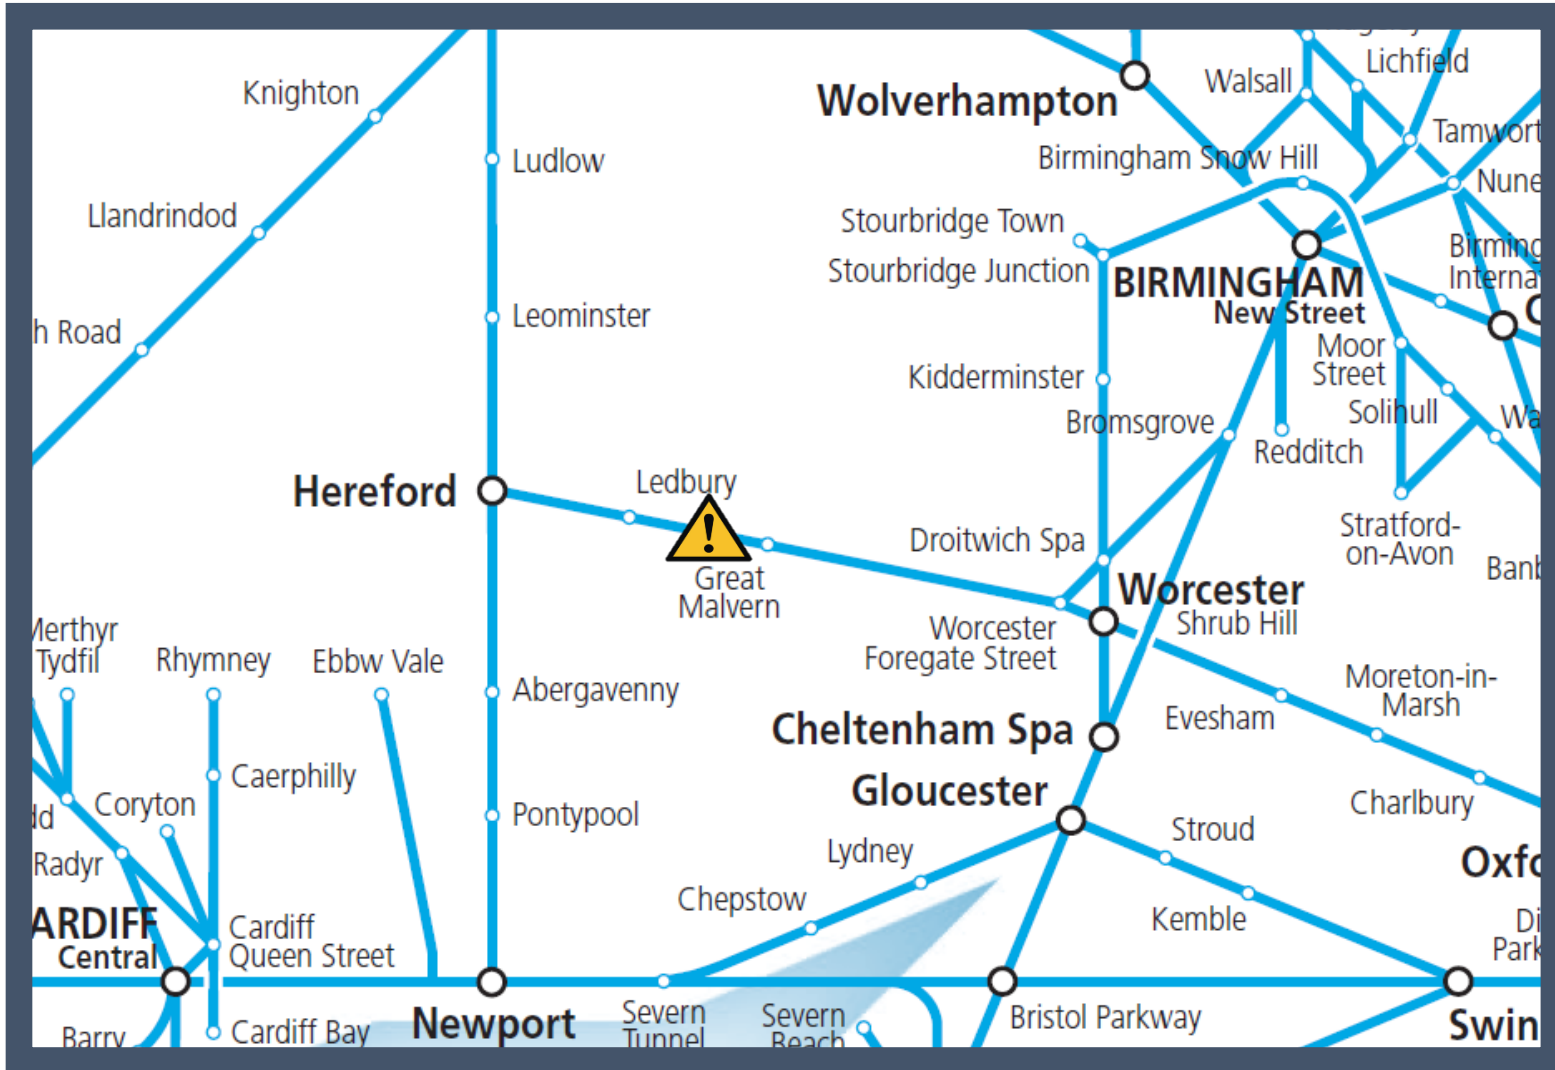

A fault with the signalling system between Worcester Foregate Street and Hereford

TOC affected: West Midlands Railway

Key:

Disruption