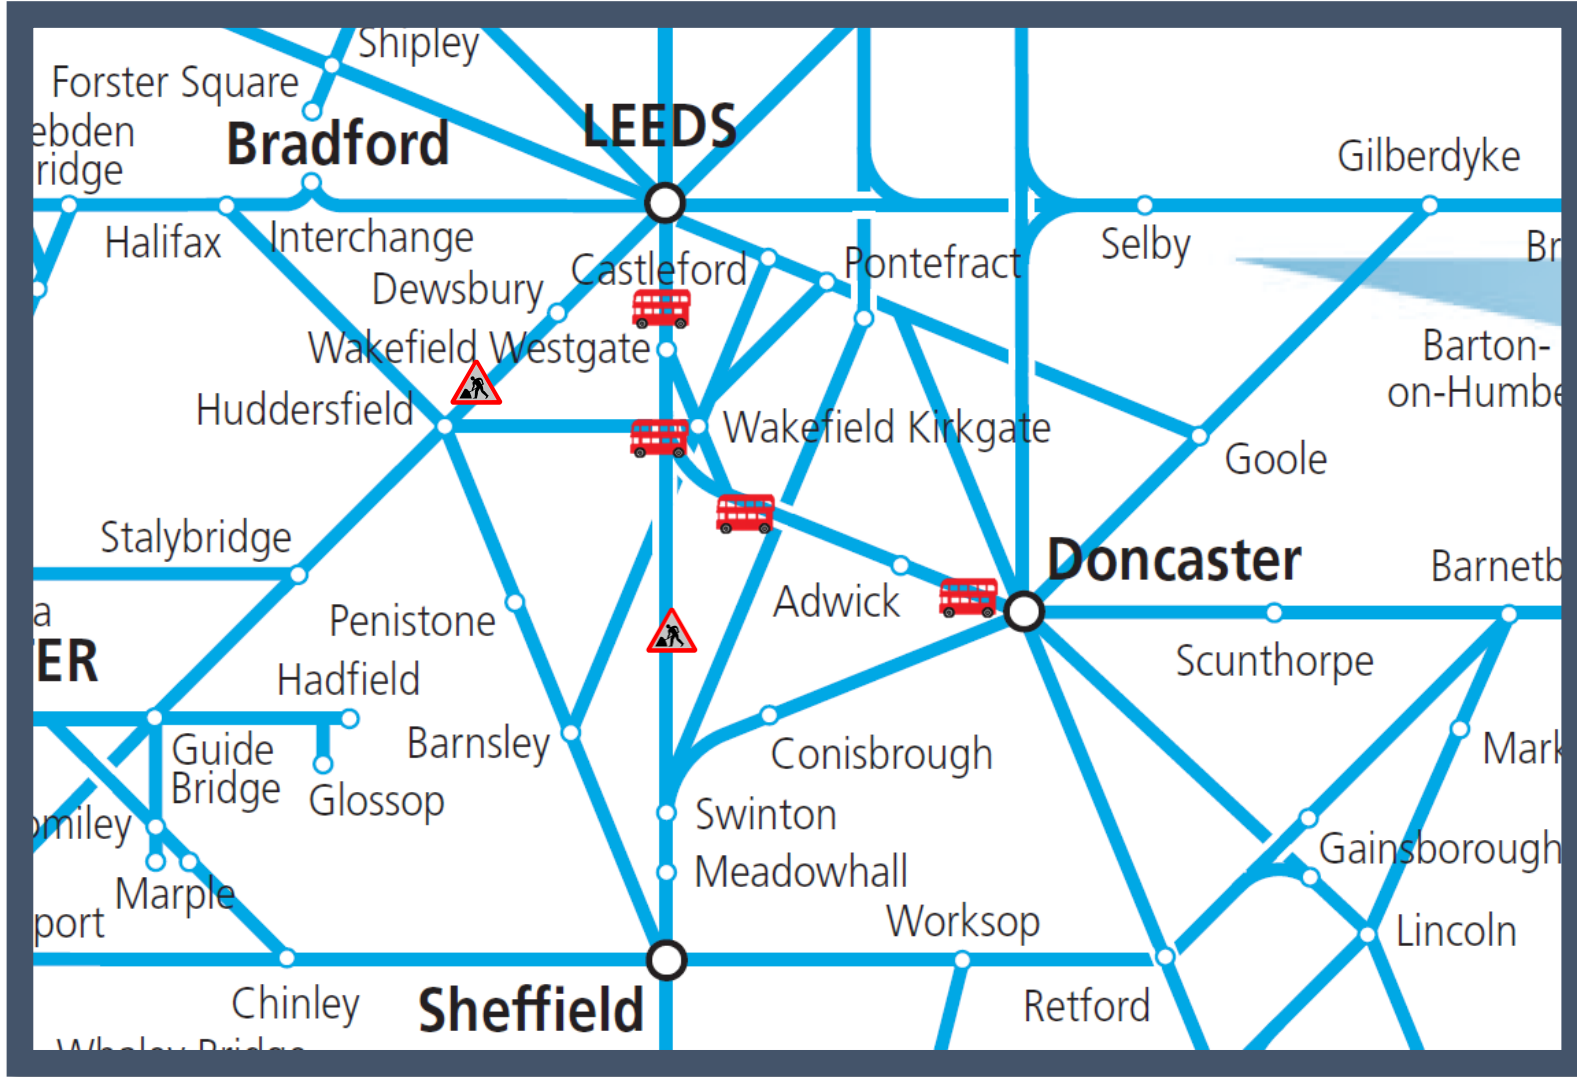

# Major improvement work at Market Harborough

TOCs affected: CrossCountry, East Midlands Trains, Grand Central, LNER, Northern

Key:	
	Engineering Works
	Bus Replacement Services