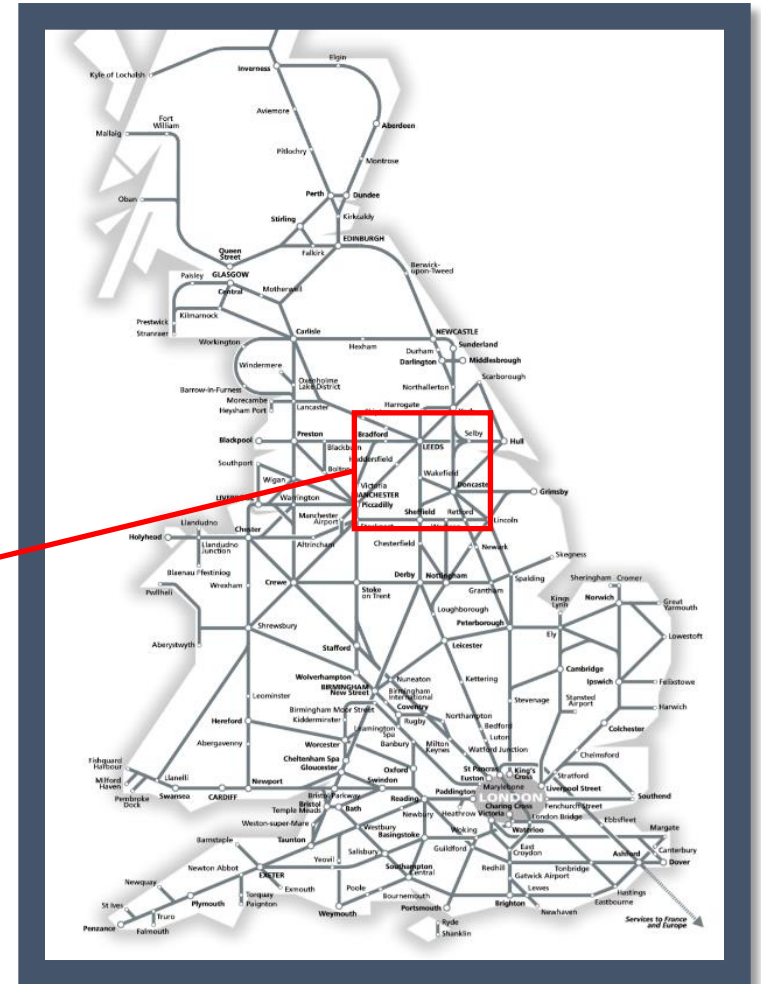

# Major improvement work at Market Harborough

TOCs affected: CrossCountry, East Midlands Trains, Grand Central, LNER, Northern

Key:	
	Engineering Works
	Bus Replacement Services