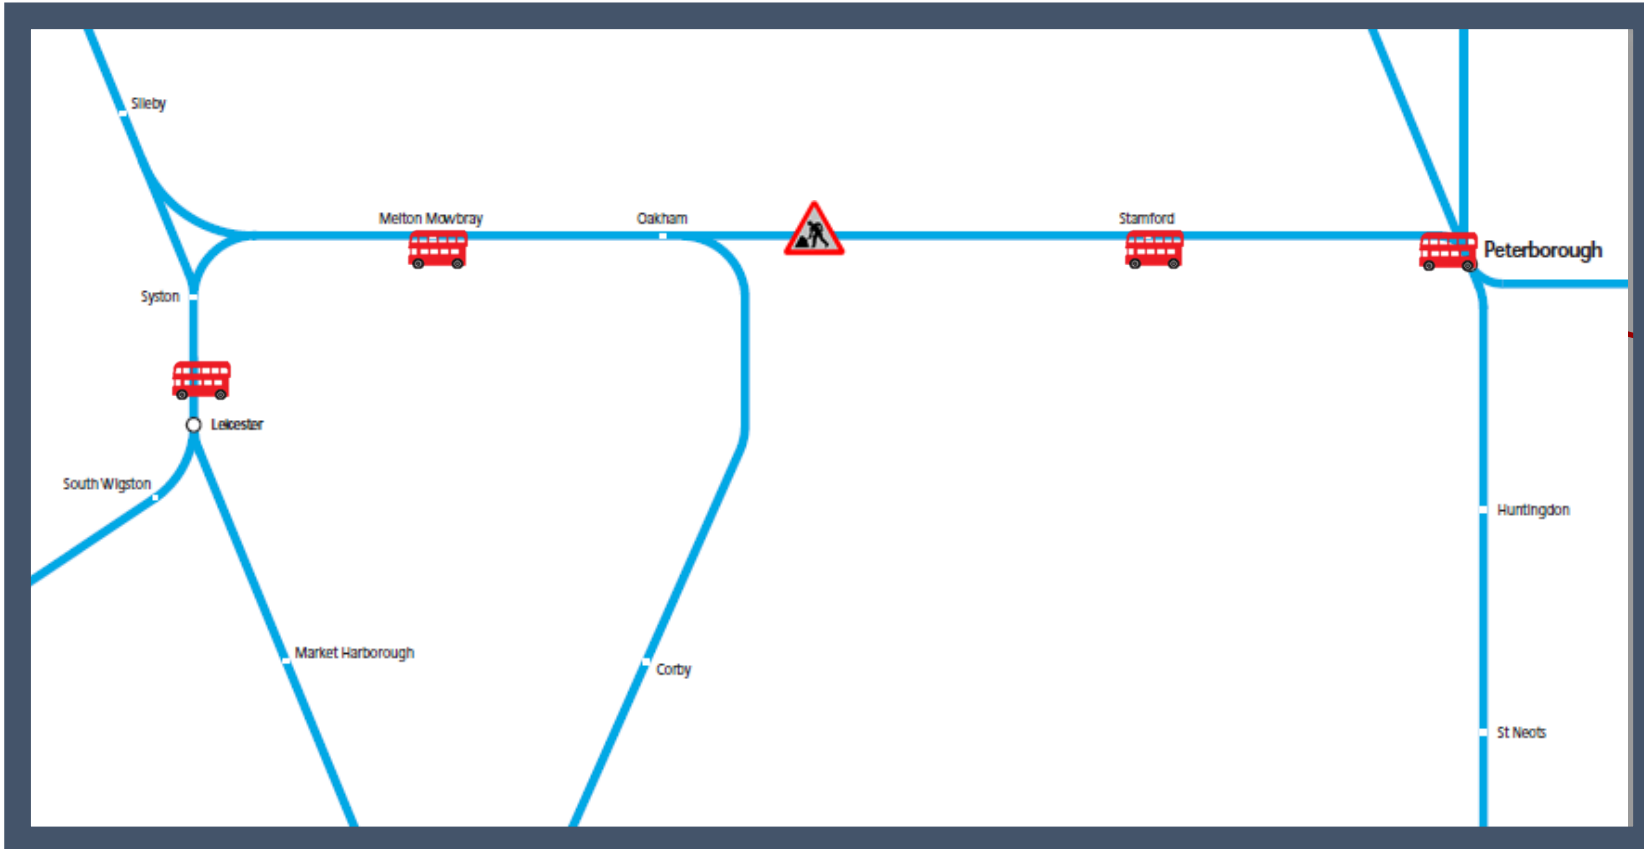

Buses replace trains between Leicester and Peterborough

TOCs affected: CrossCountry, East Midlands Railway

Key:	
	Engineering Works
	Bus Replacement Services