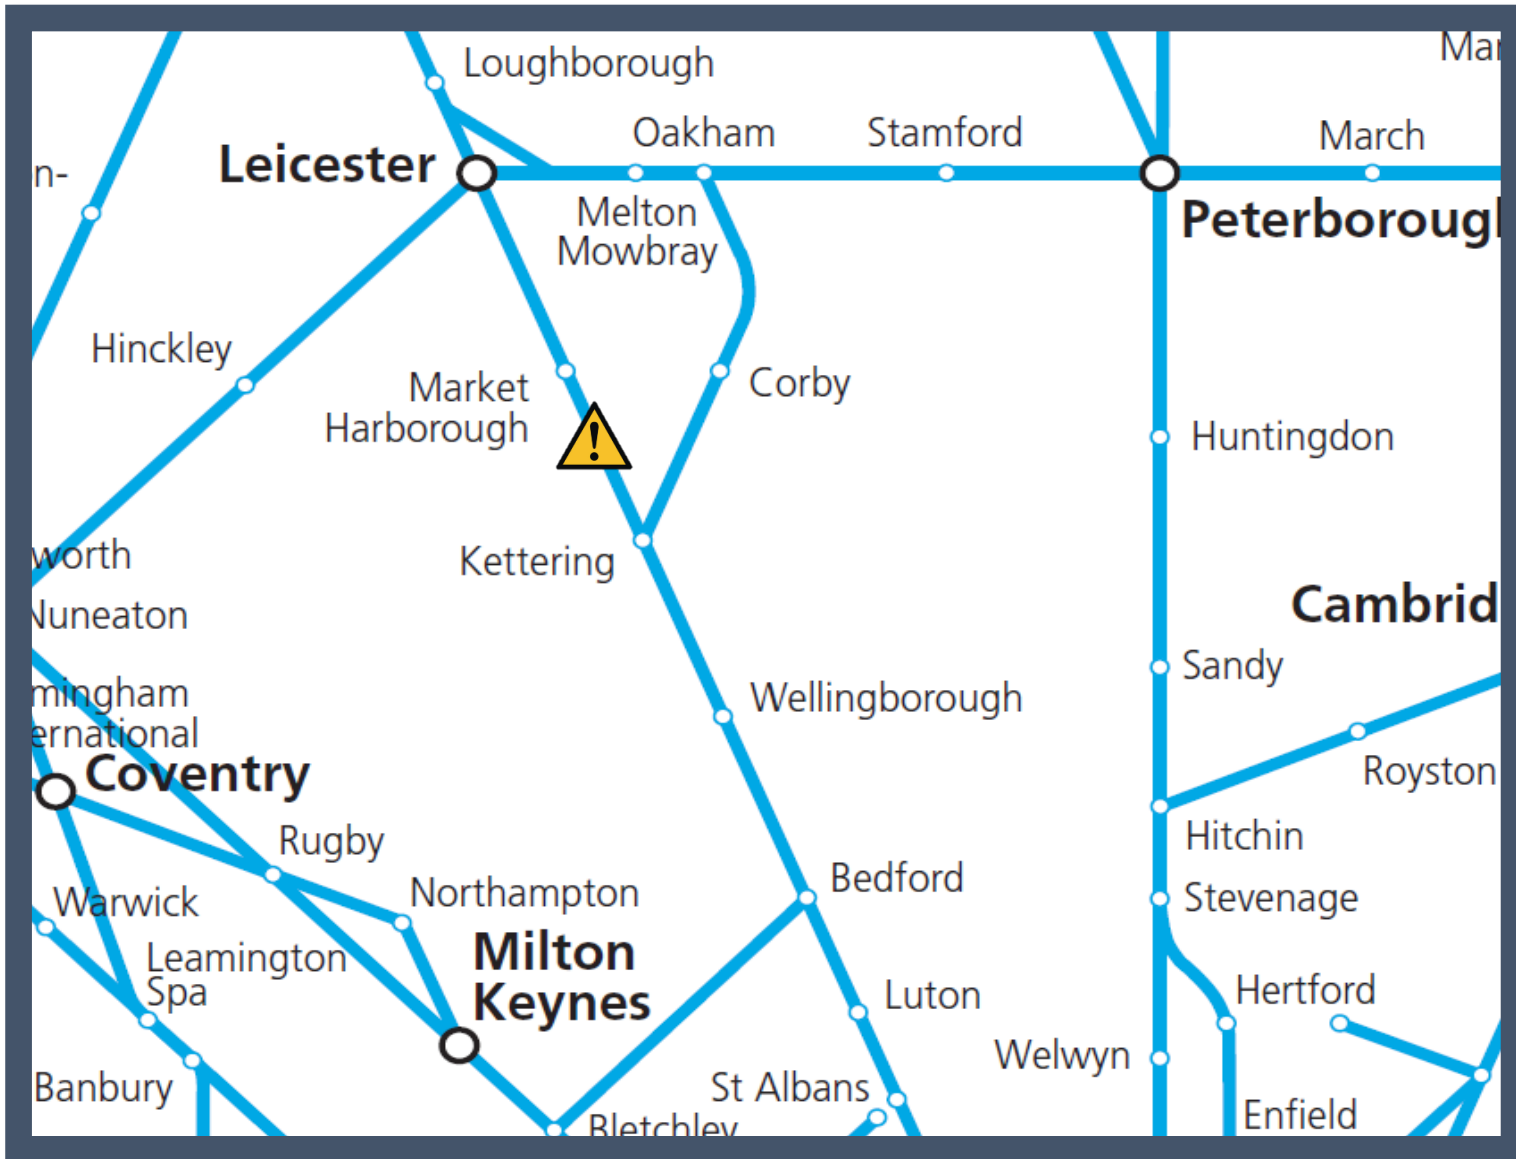

A person has been hit by a train between Leicester and Bedford
OC affected: East Midlands Railway

Key:

Disruption