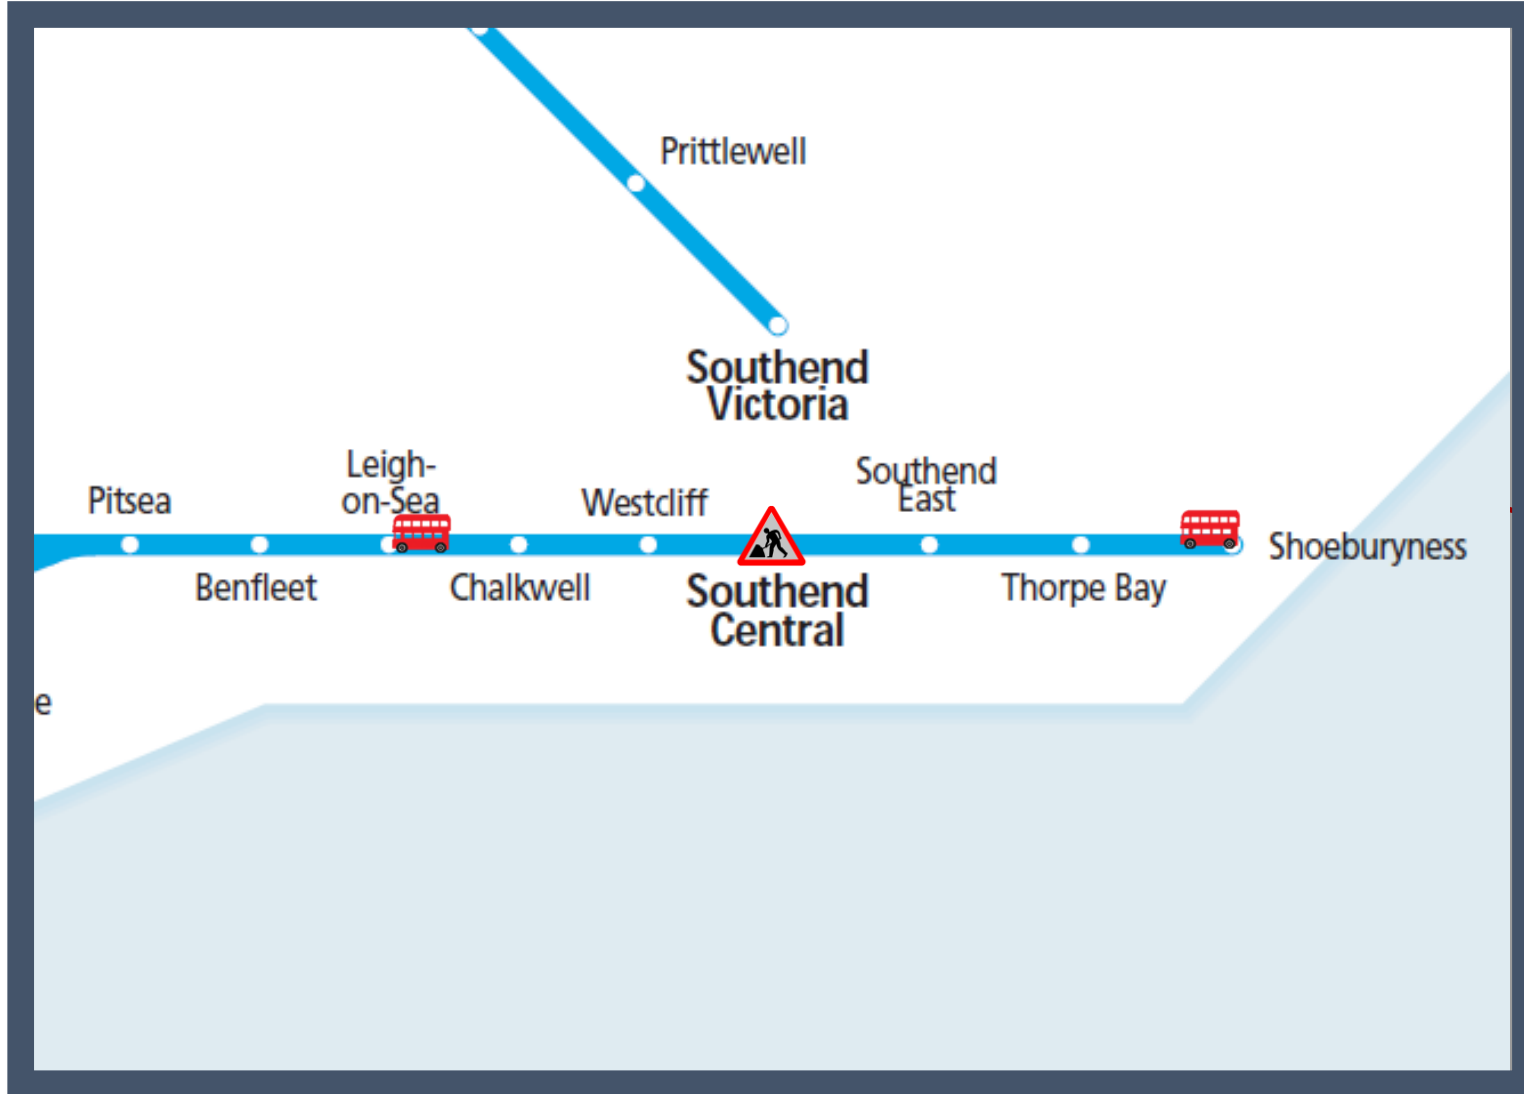

Buses replace trains between Leigh-on-Sea and Shoeburyness

TOC affected: c2c

Key:

Engineering Works

Bus Replacement Services