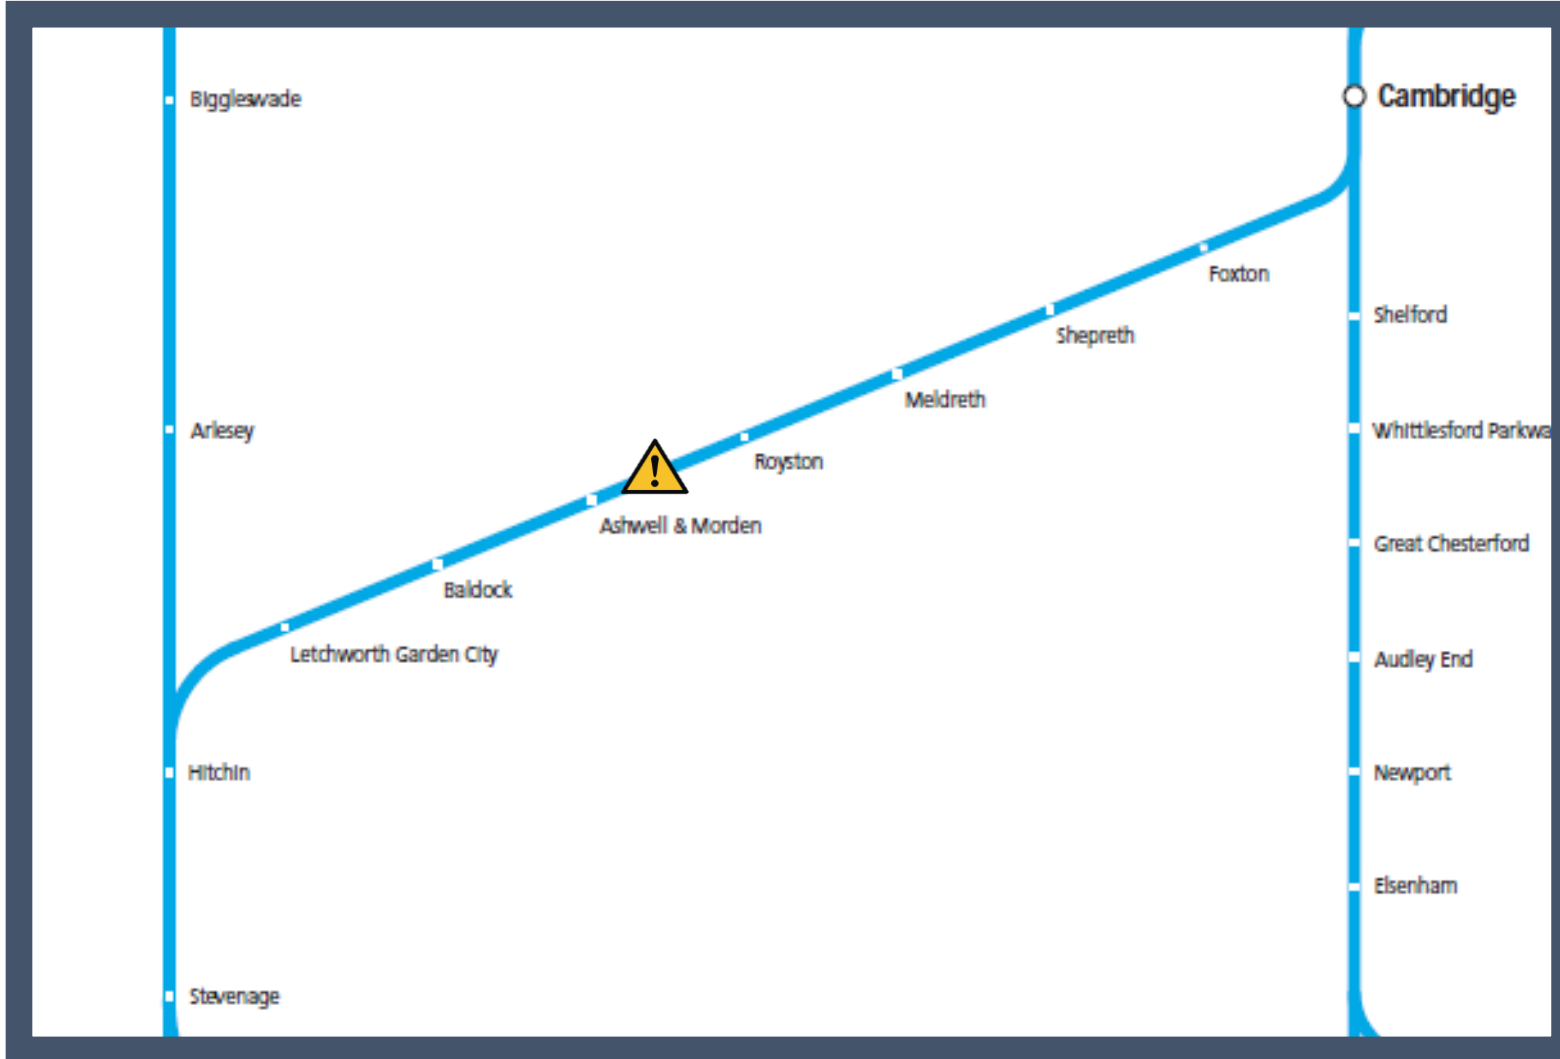

# Damage to the overhead electric wires between Letchworth Garden City and Royston

TOCs affected: Grand Central, Hull Trains

Key:

Disruption