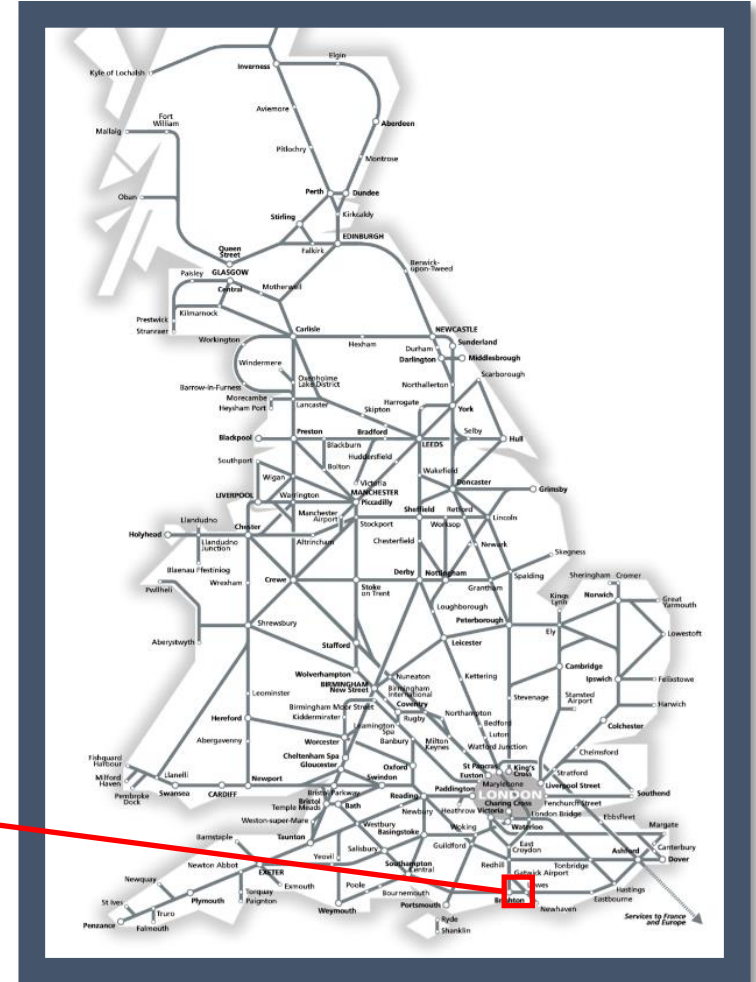

# Animals are on the railway between Brighton and Lewes

TOC affected: Southern

Key:

Disruption