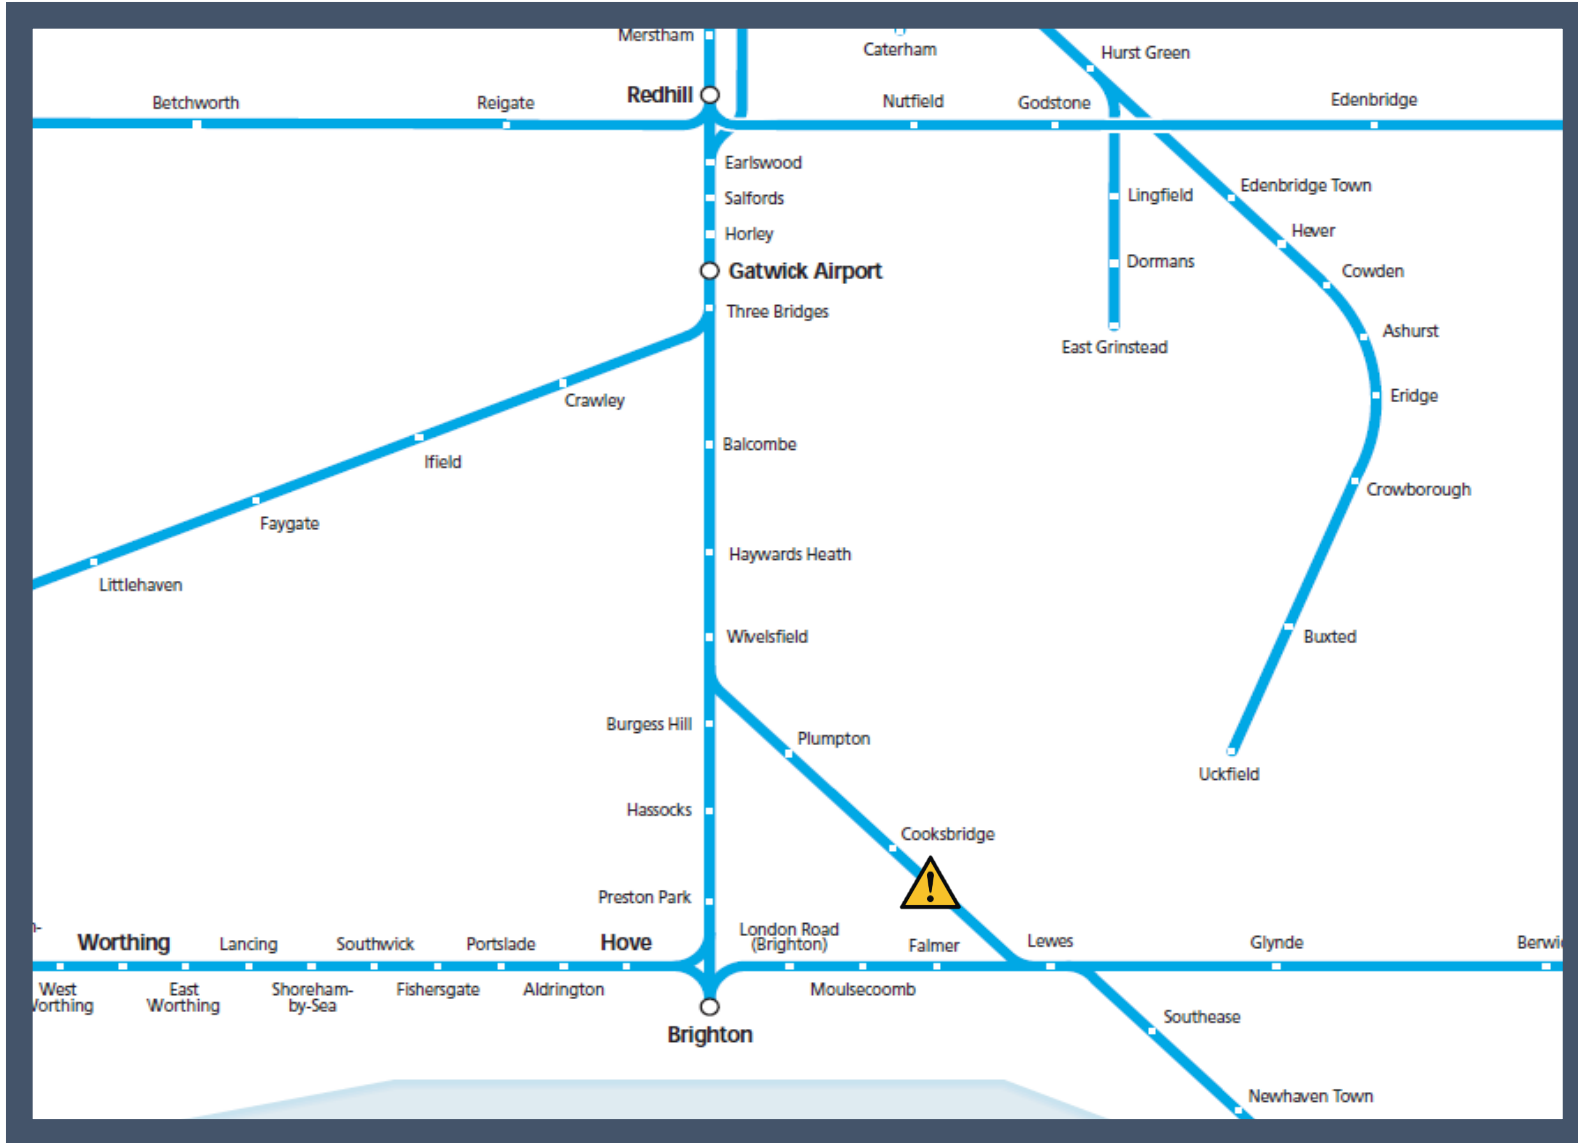

# A safety inspection of the track between Lewes and Haywards Heath TOC affected: Southern

Key:

Disruption