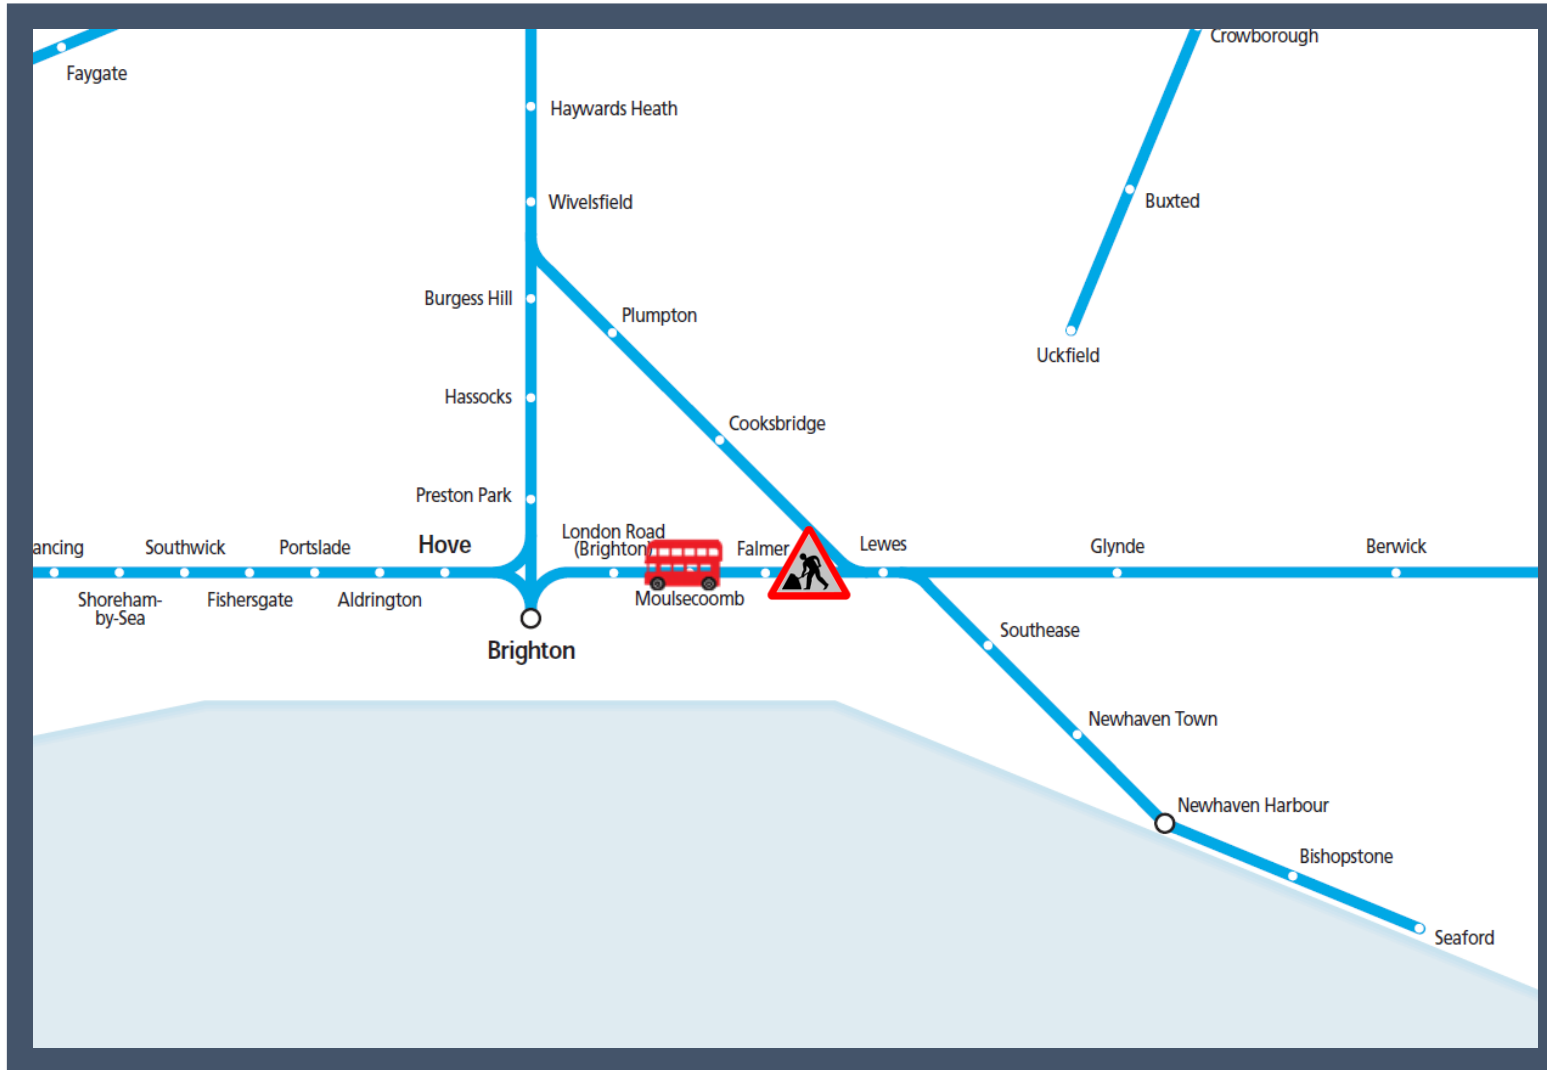

Engineering work between Brighton and Lewes

TOC affected: Southern

Key:

Engineering Works

Bus Replacement Services