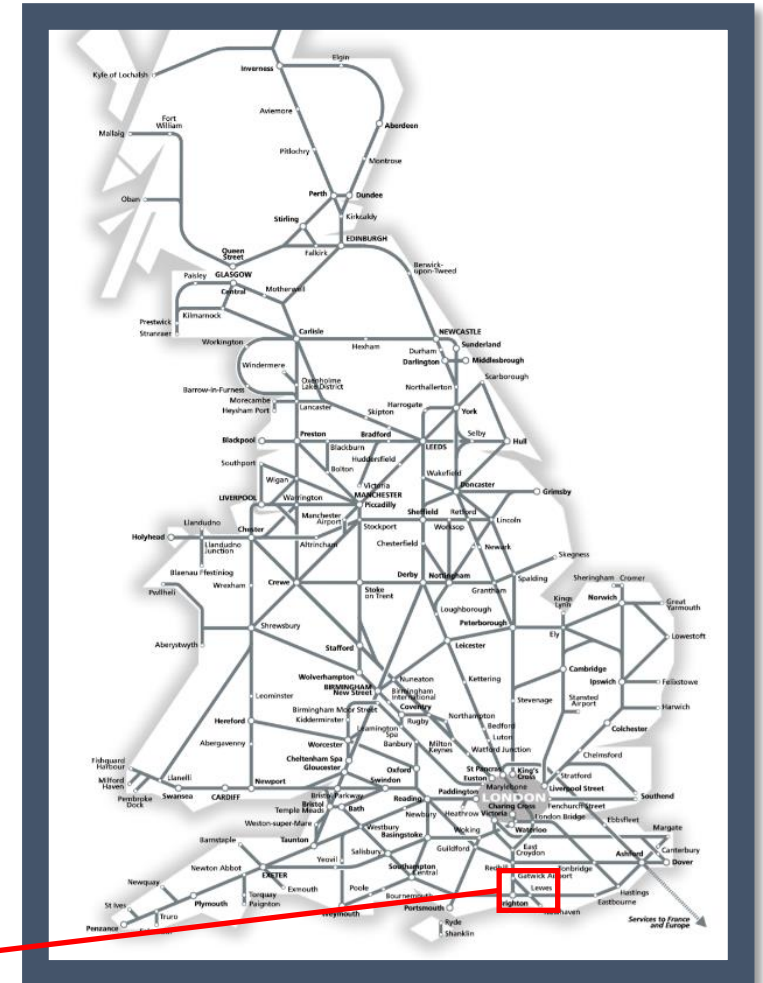

Engineering work between Brighton and Lewes

TOC affected: Southern

Key:

Engineering Works

Bus Replacement Services