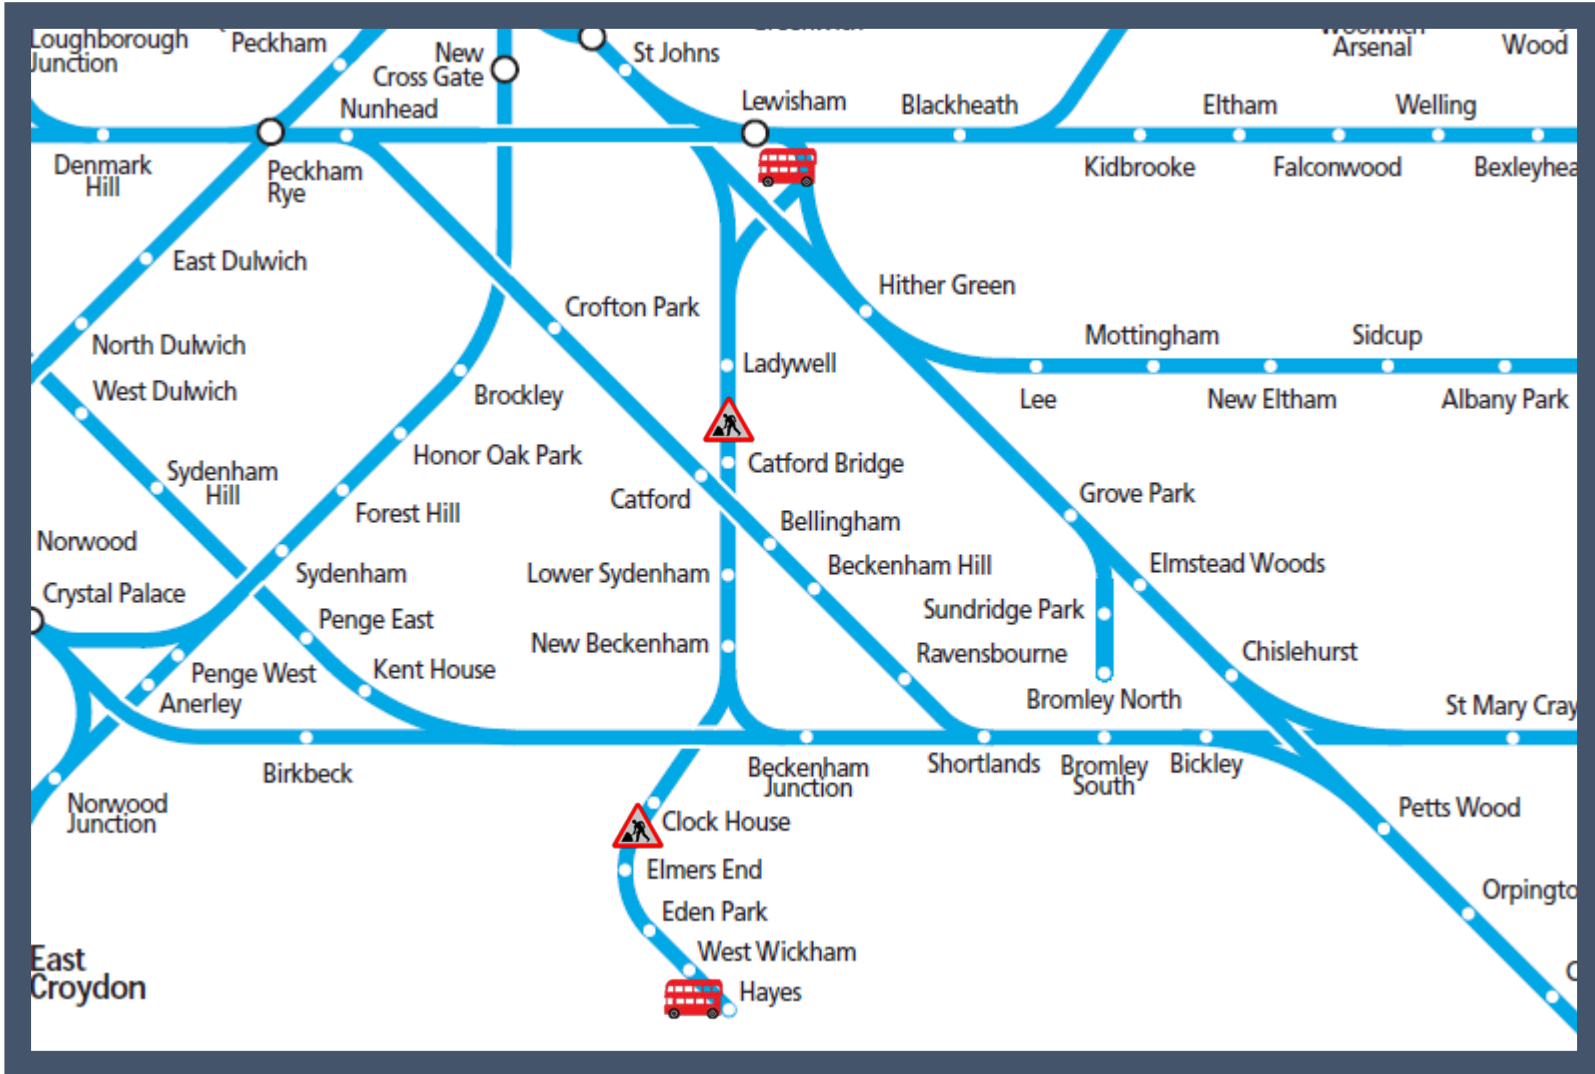

# Buses replace trains between Lewisham and Hayes

TOC affected: Southeastern

Key:

	Engineering Works
	Bus Replacement Services