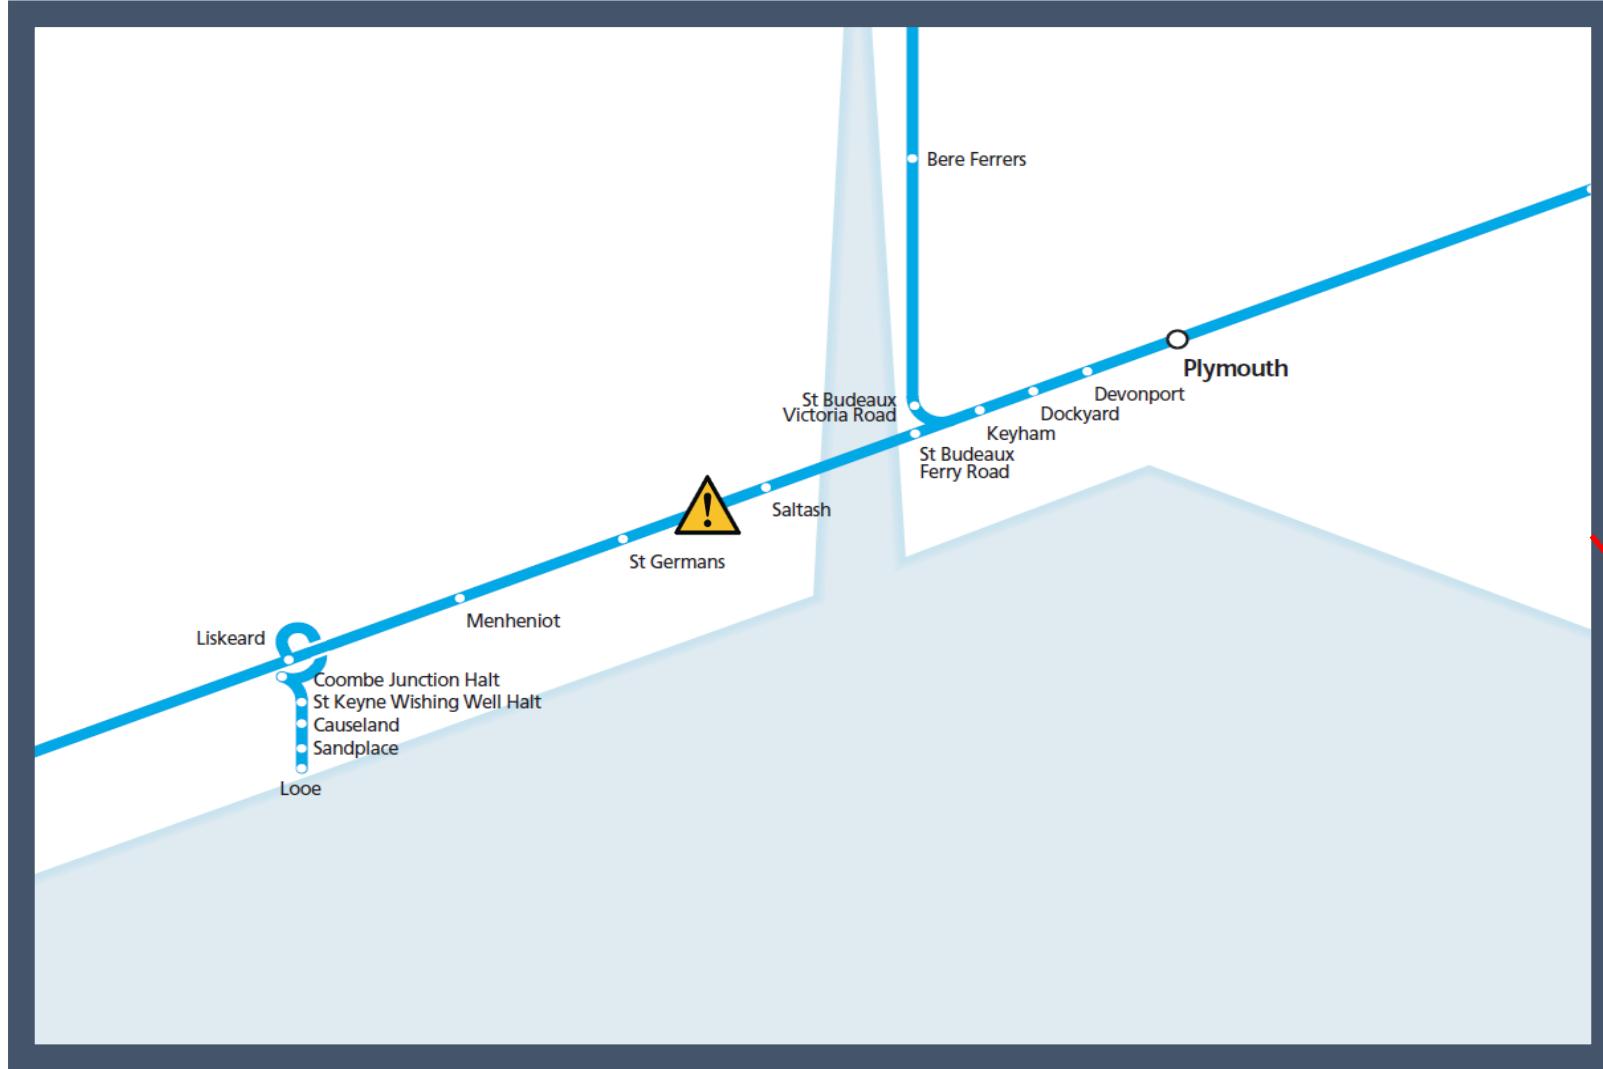

# A fault with the signalling system between Liskeard and Plymouth TOC affected: Great Western Railway

Key:

Disruption