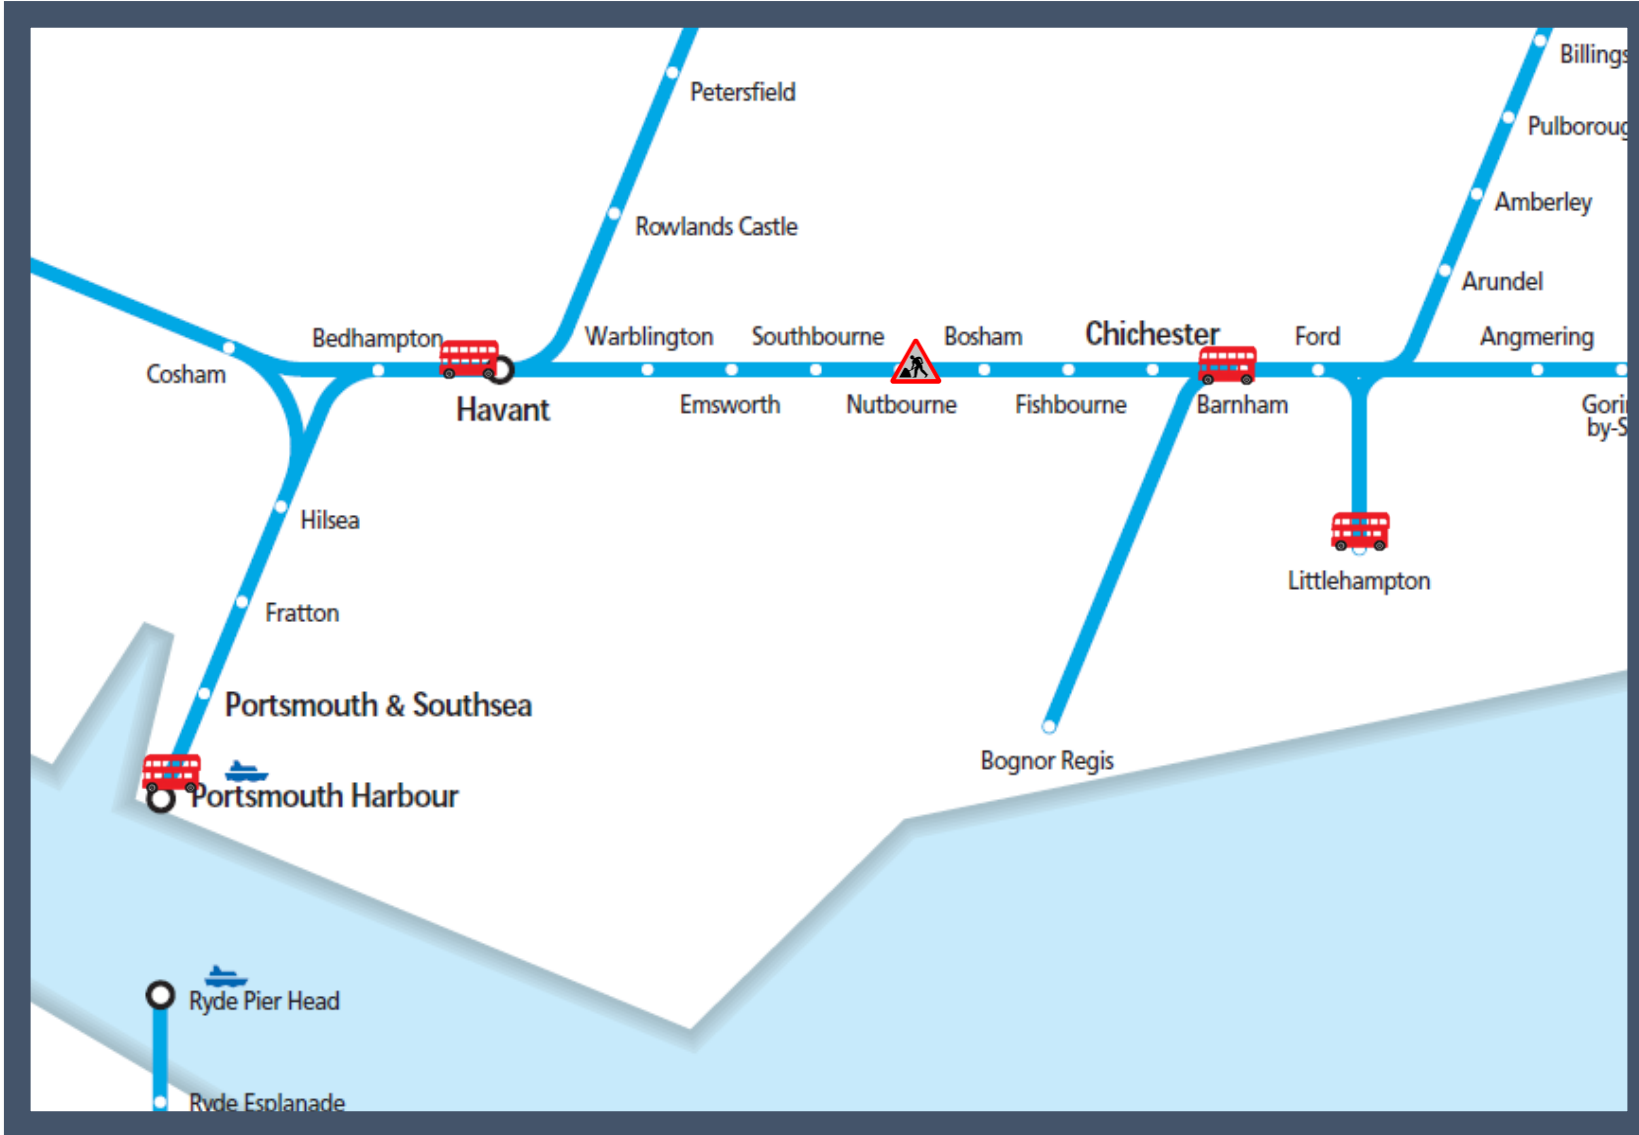

Buses replace trains between Littlehampton / Barnham and Portsmouth Harbour / Southampton Central
TOC affected: Southern

Key:

	Engineering Works
	Bus Replacement Services