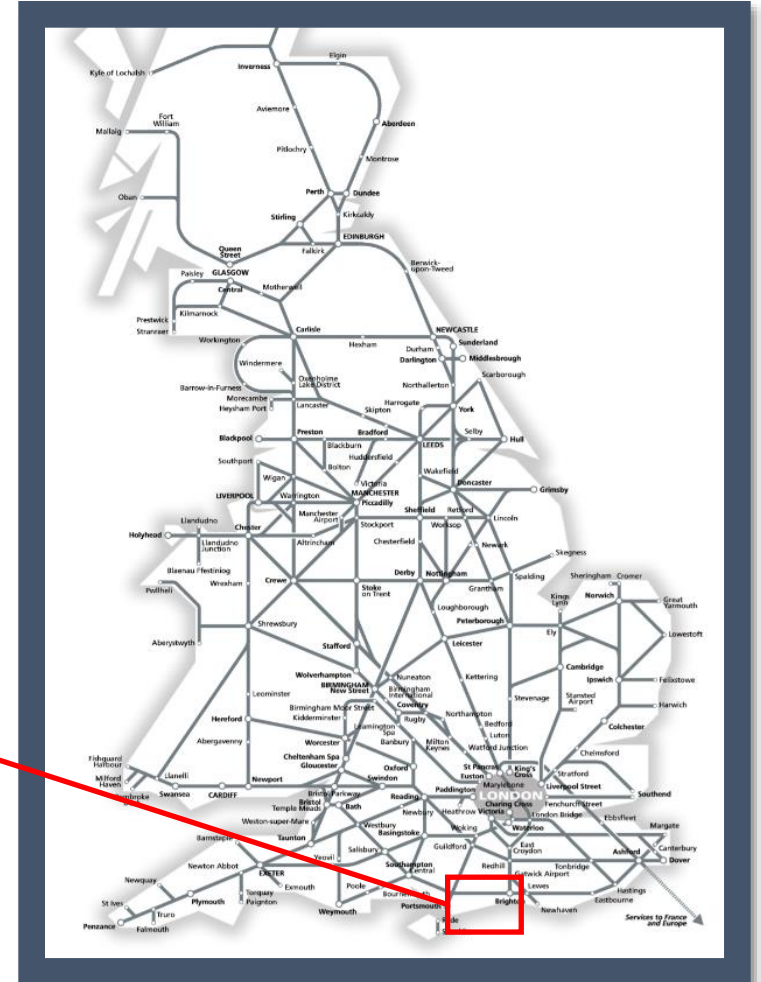

A problem currently under investigation on Littlehampton TOC affected: Southern

Key:

Disruption