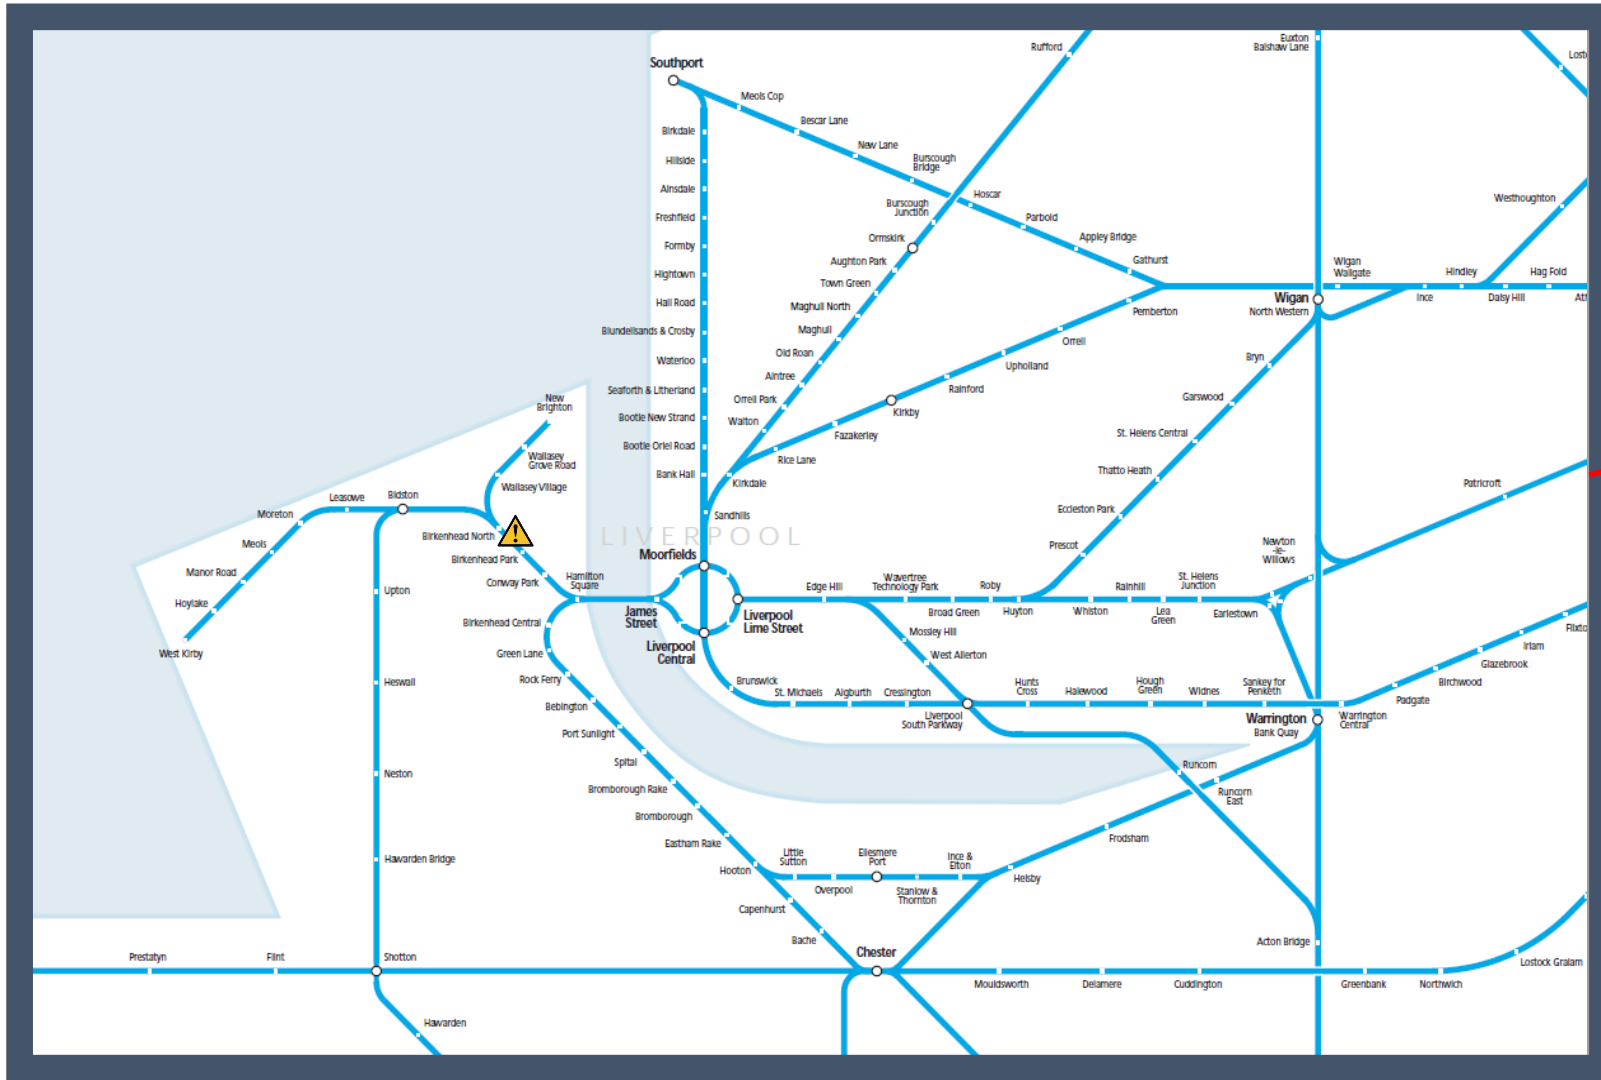

# A fault with the signalling system at Birkenhead Park

TOC affected: Merseyrail

Key:

Disruption