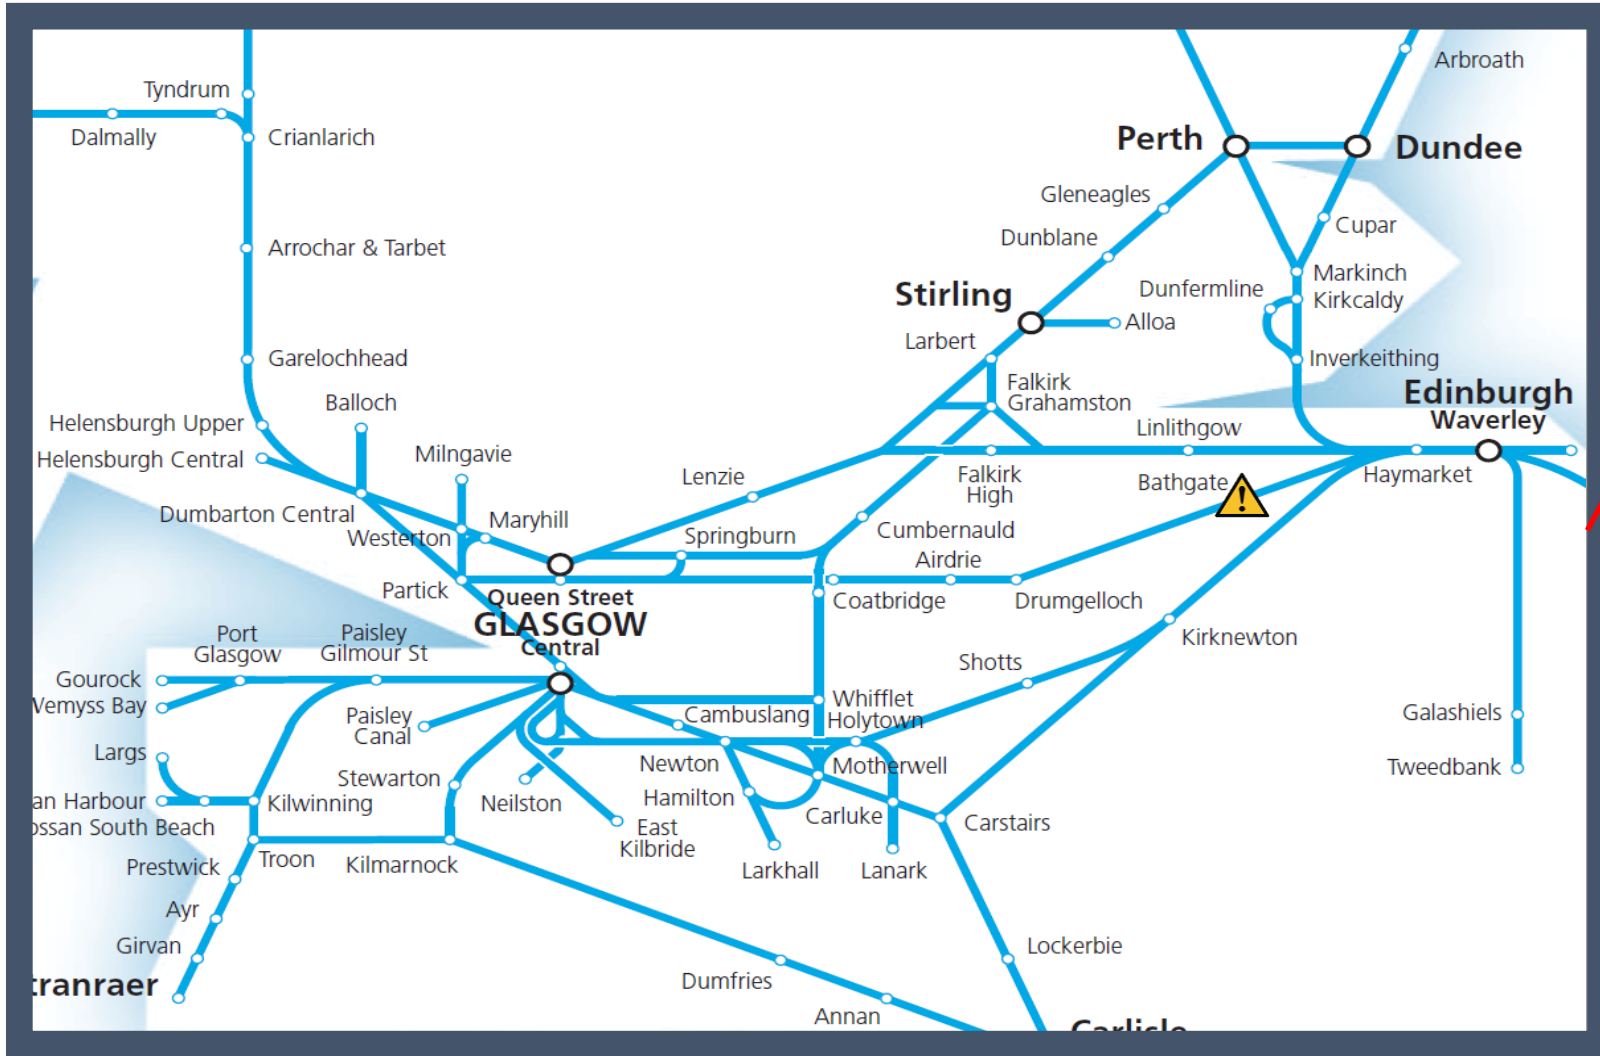

A fault with the signalling system at Edinburgh TOC affected: ScotRail

Key:

	Disruption
---	------------