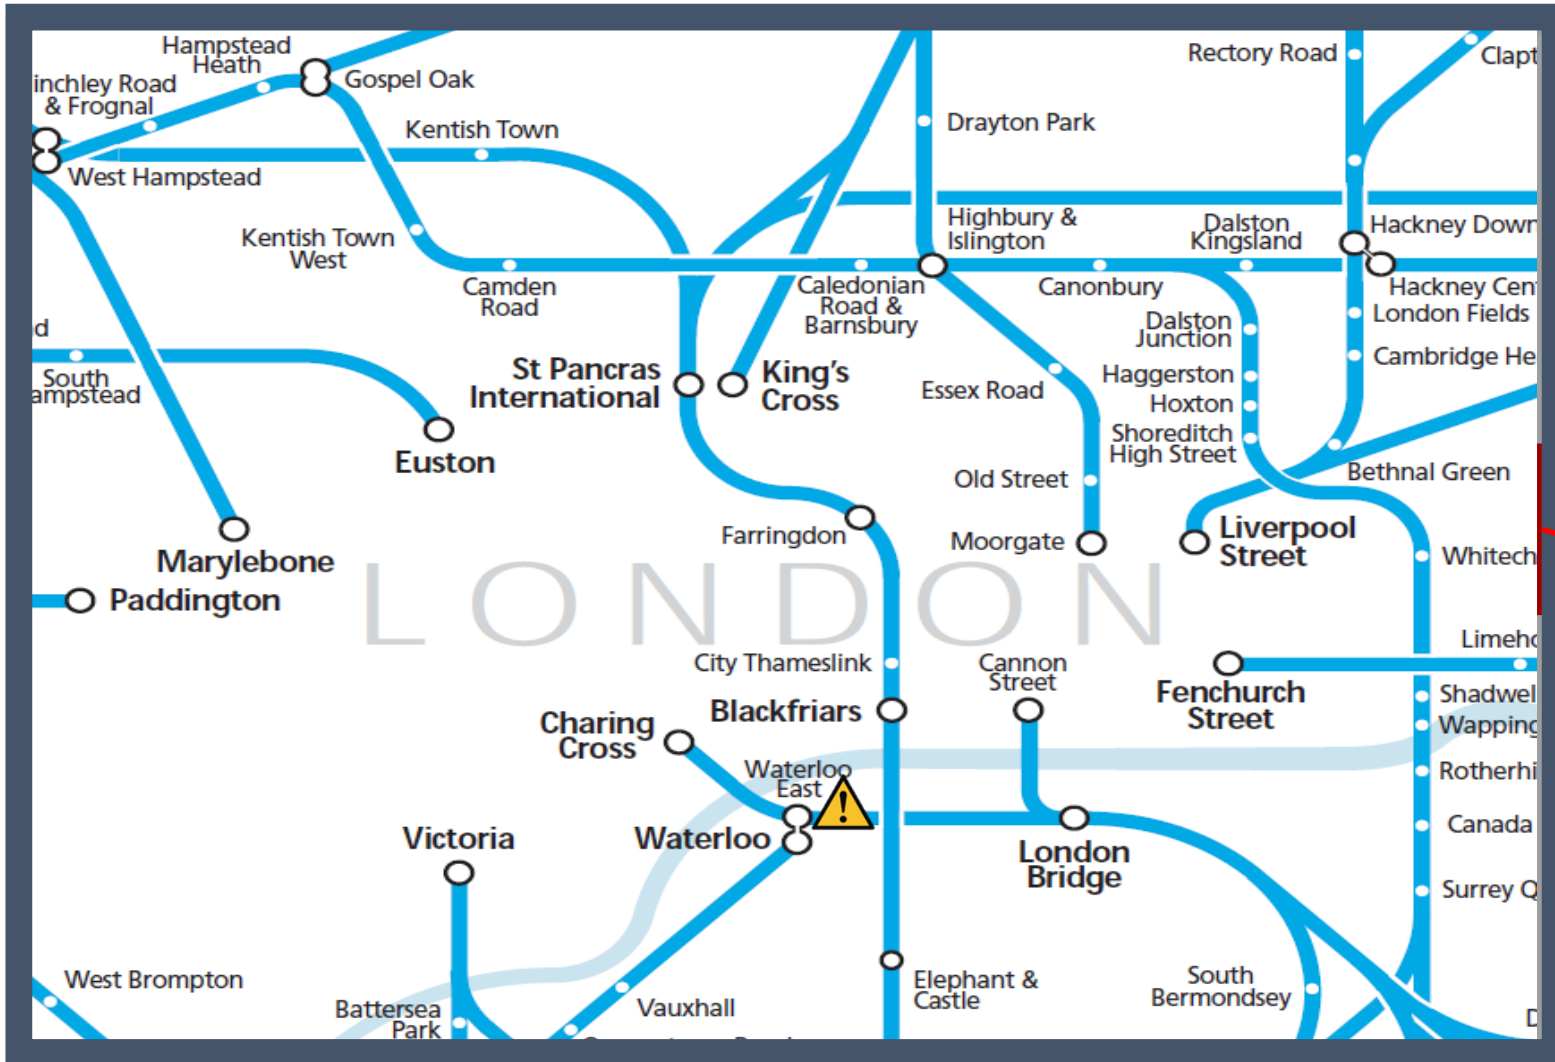

An earlier obstruction on the track between London Bridge and London Charing Cross

TOC affected: Southeastern

Key:

Disruption