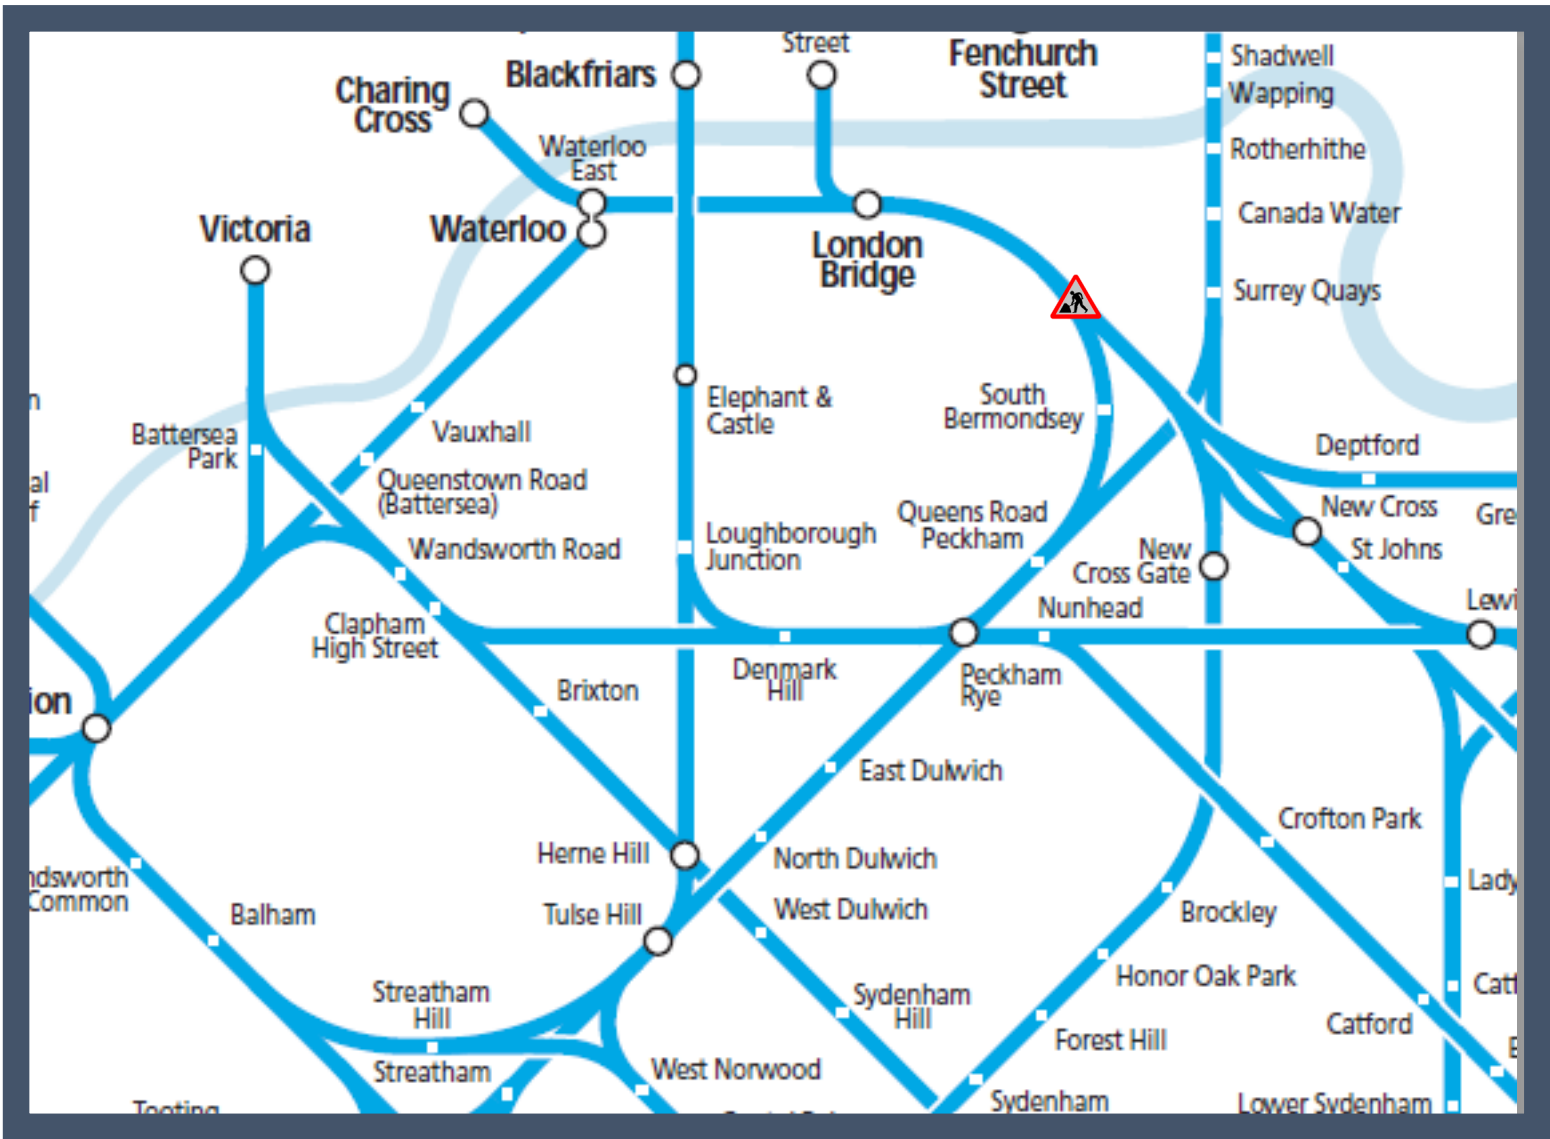

Amended Thameslink service to / from Horsham

TOC affected: Thameslink

Key:	
	Engineering Works
	Bus Replacement Services