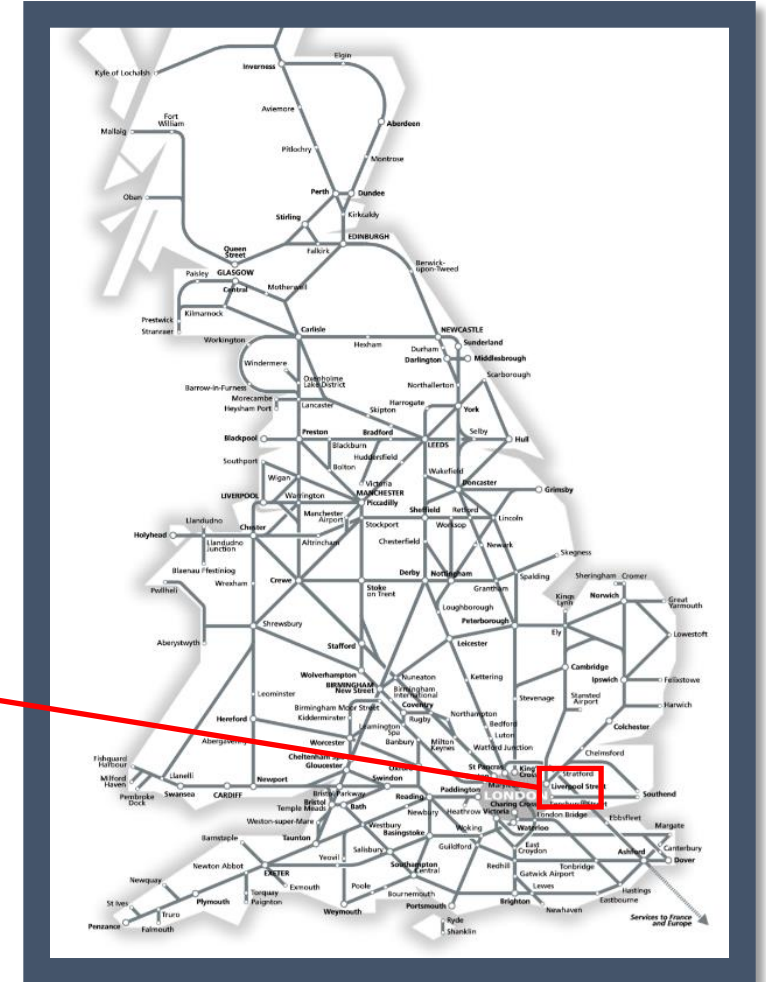

Engineering work is taking place between Upminster and Grays

TOC affected: c2c

Key:

Engineering Works

Bus Replacement Services