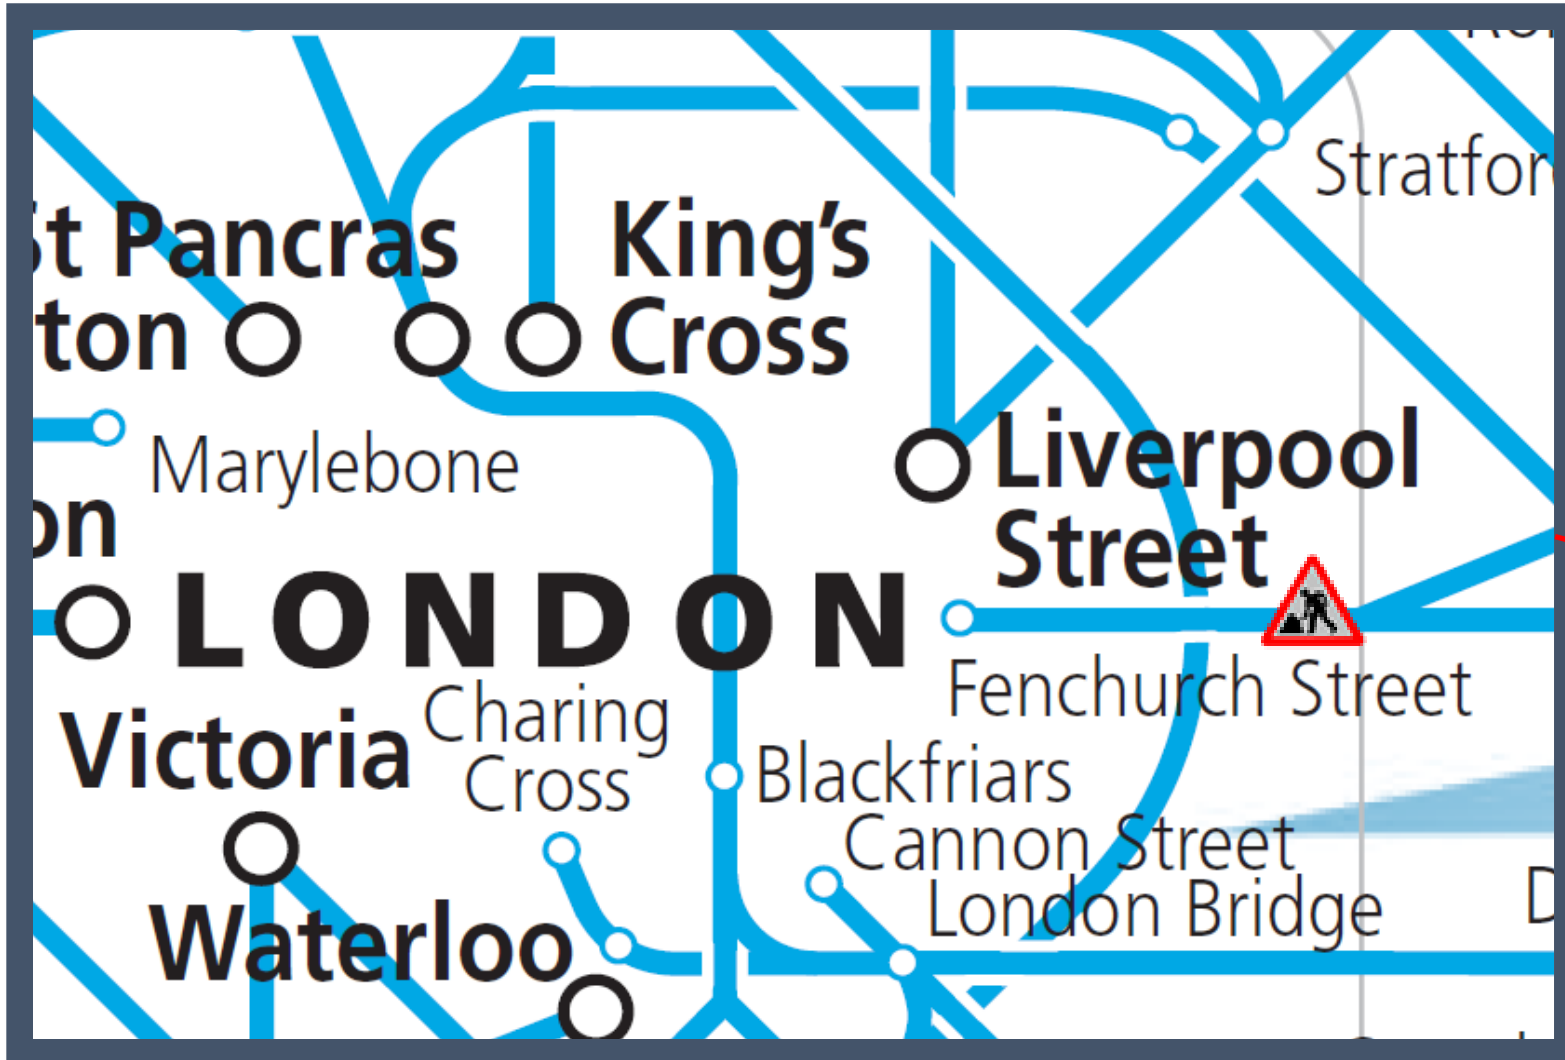

No c2c services to / from London Fenchurch Street

TOC affected: c2c

Key:

Engineering Works

Bus Replacement Services