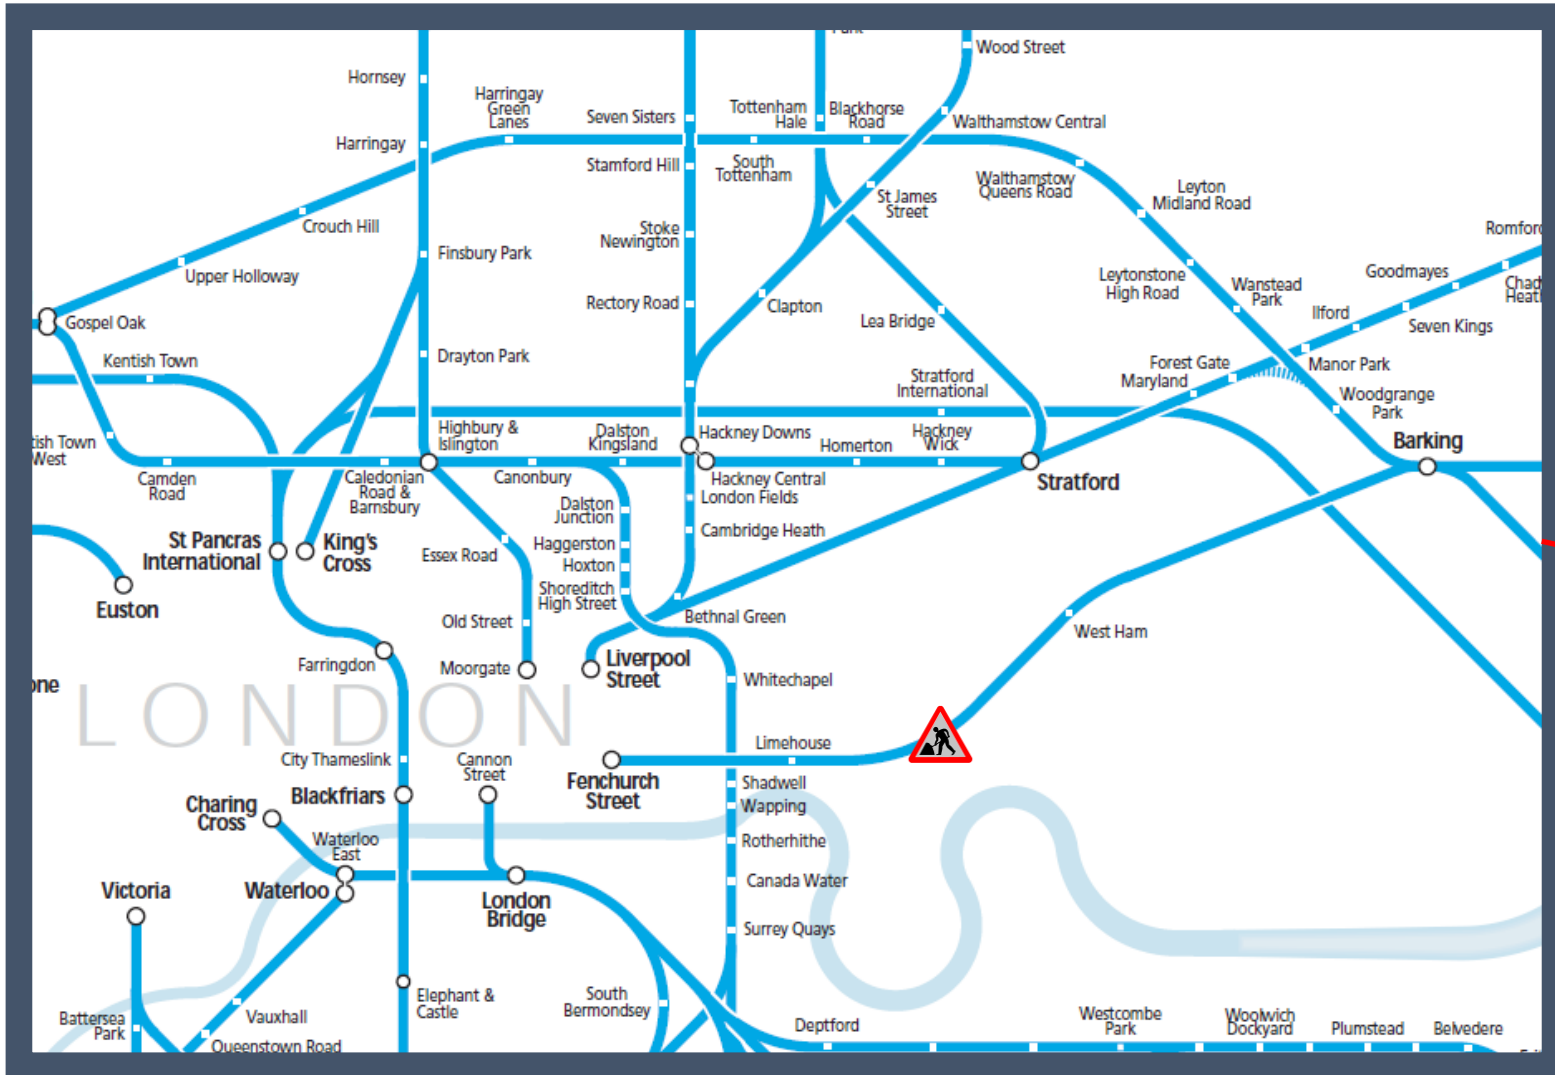

# No trains at London Fenchurch Street

TOC affected: c2c

Key:

Engineering Works