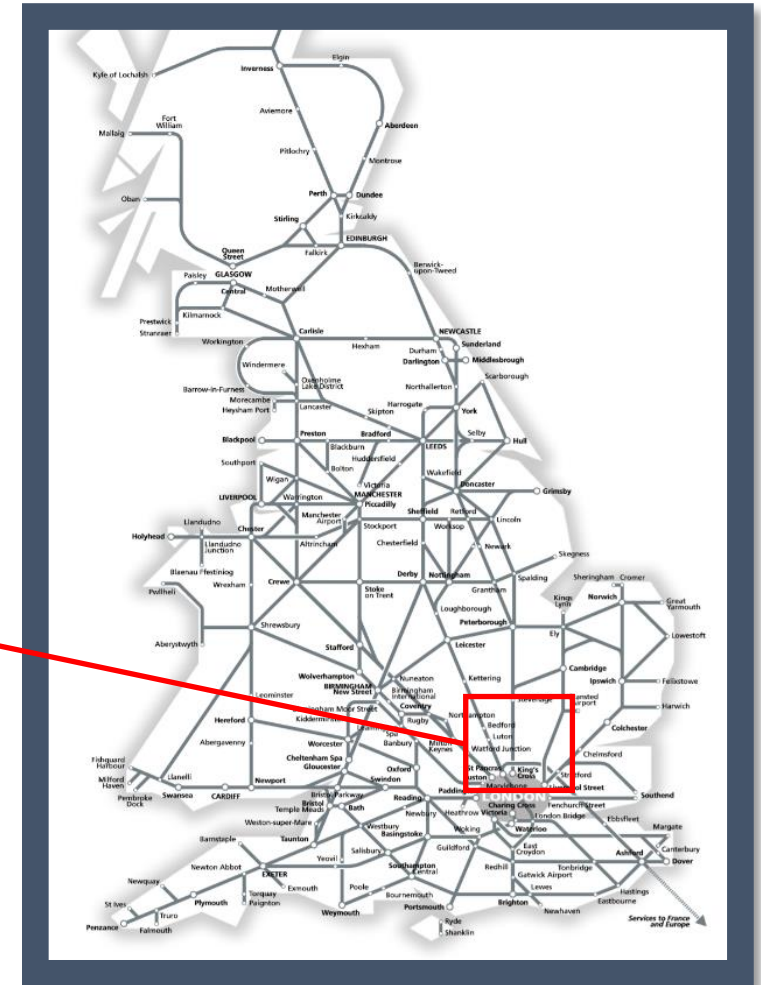

Buses replace trains between Welwyn Garden City / Gordon Hill and Finsbury Park / London Kings Cross
 TOCs affected: Great Northern and Thameslink

Key:	
	Engineering Works
	Bus Replacement Services