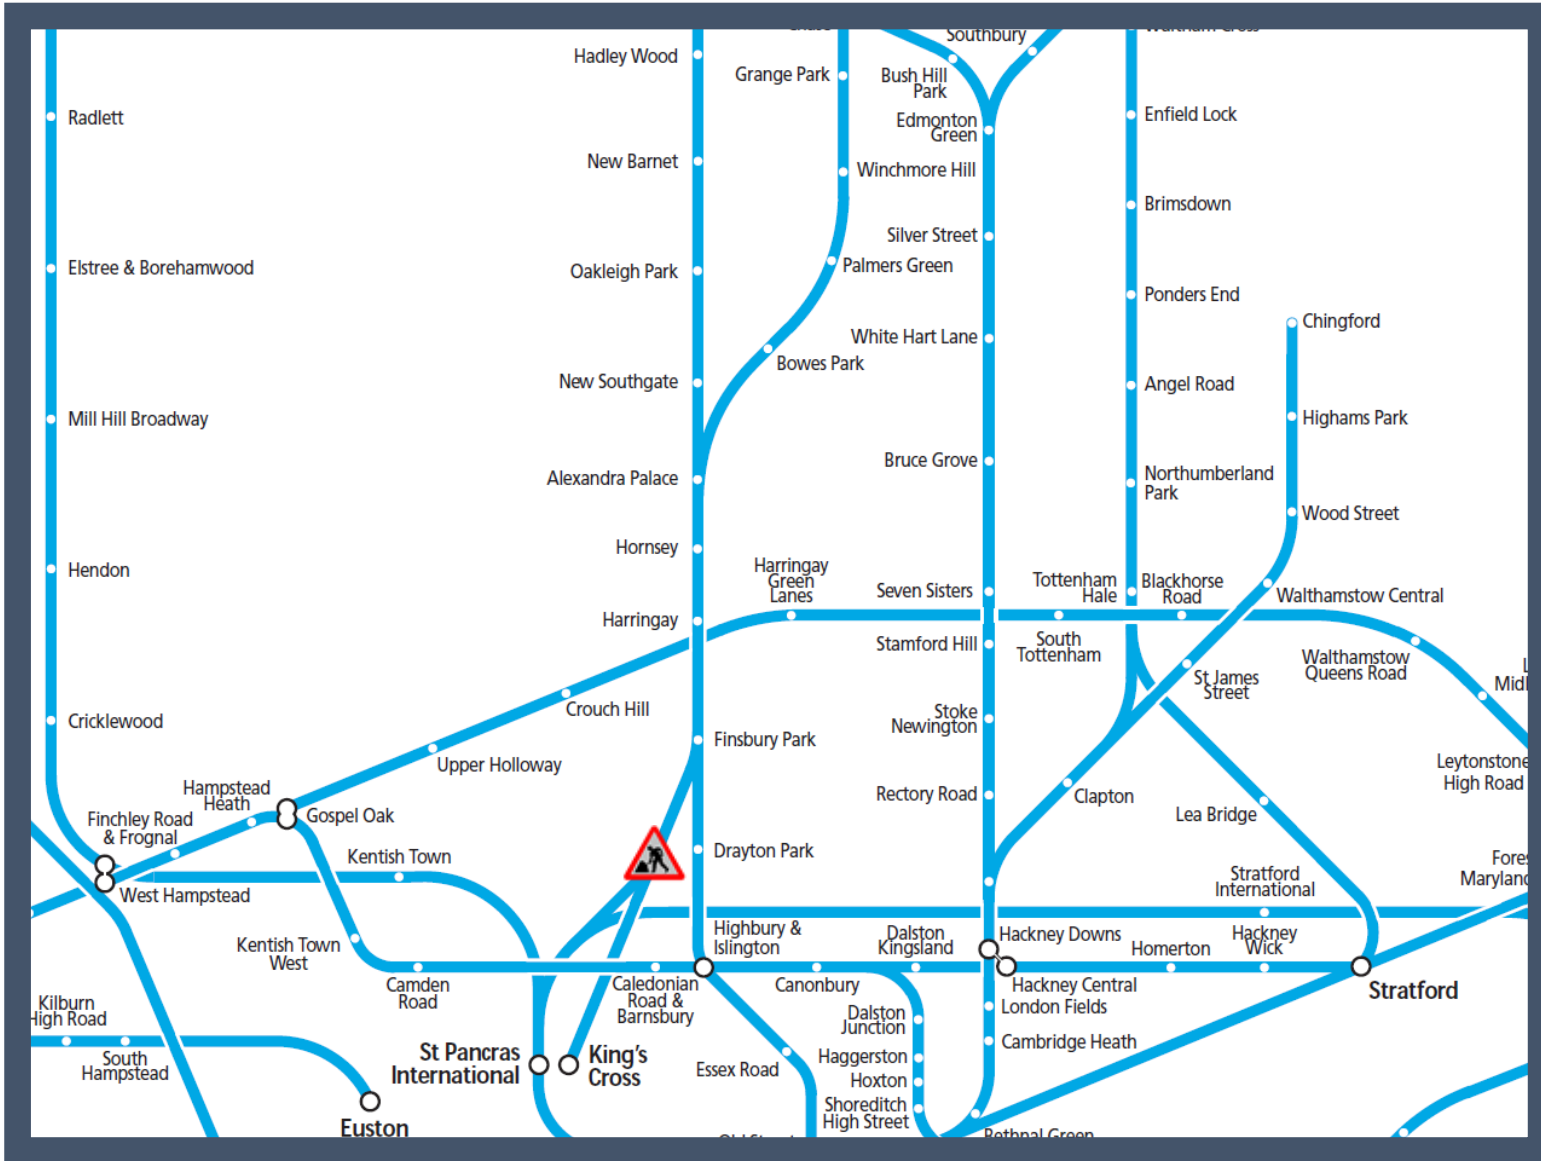

Amended Great Northern service between London Kings Cross and Finsbury Park until 09:20

TOCs affected: Great Northern, Thameslink

Key:

Engineering Works