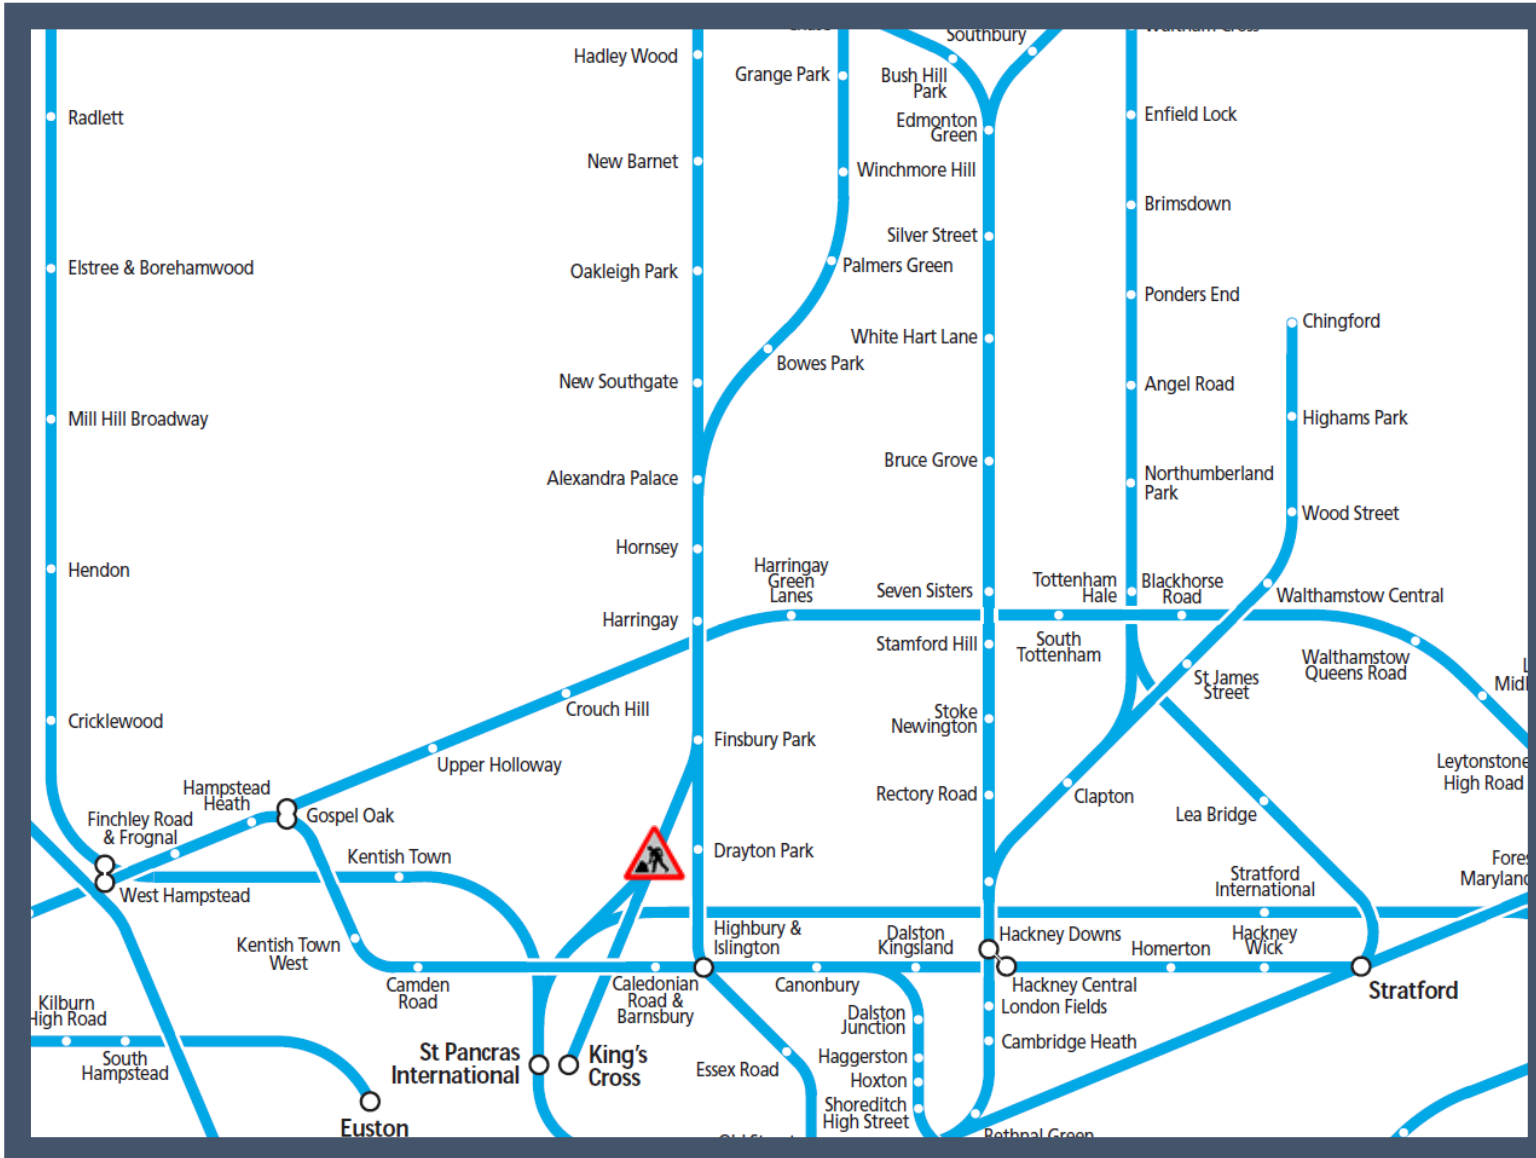

# Amended Great Northern service between London Kings Cross and Finsbury Park until 12:30

TOC affected: Great Northern

Key:

Engineering Works