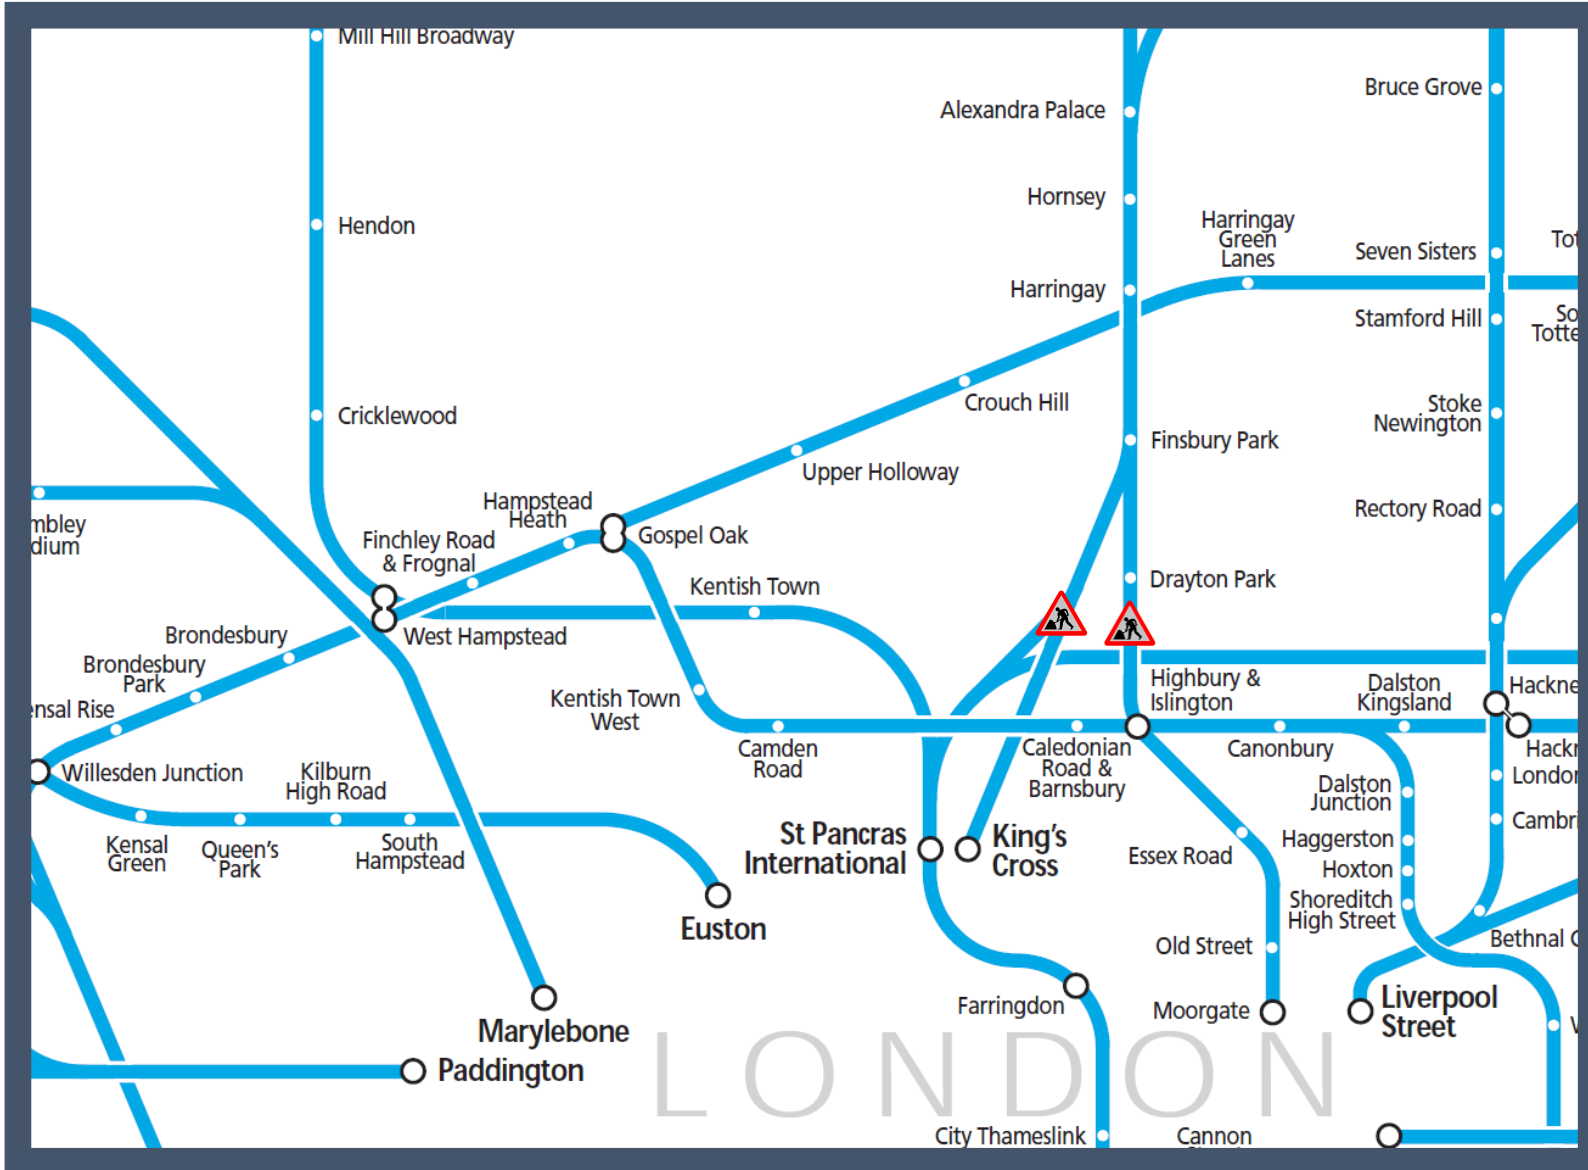

# No trains to / from London Kings Cross / Moorgate

TOCs affected: Great Northern, Thameslink

Key:

	Engineering Works
--	-------------------