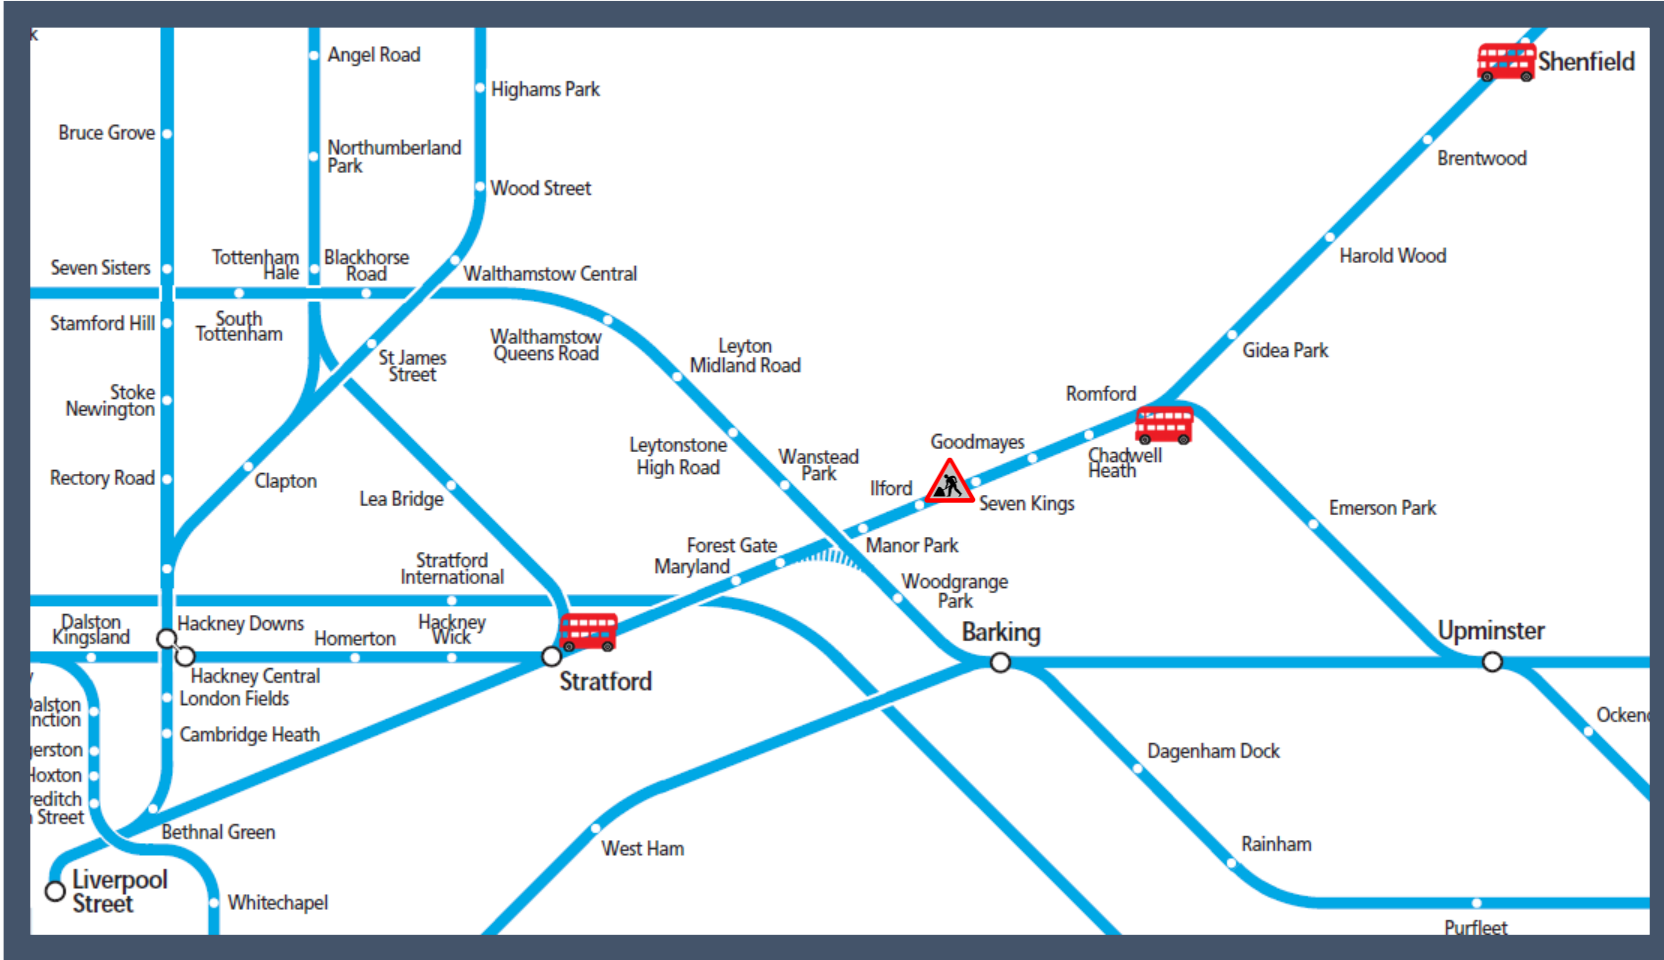

Amended service between London Liverpool Street and Shenfield / Billericay / Ipswich (map 1 / 2)

TOCs affected: Greater Anglia, TfL Rail

Key:

-  Engineering Works
-  Bus Replacement Services

Amended service between London Liverpool Street and Shenfield / Billericay / Ipswich (map 2 / 2)

TOCs affected: Greater Anglia, TfL Rail

Key:	
	Engineering Works
	Bus Replacement Services