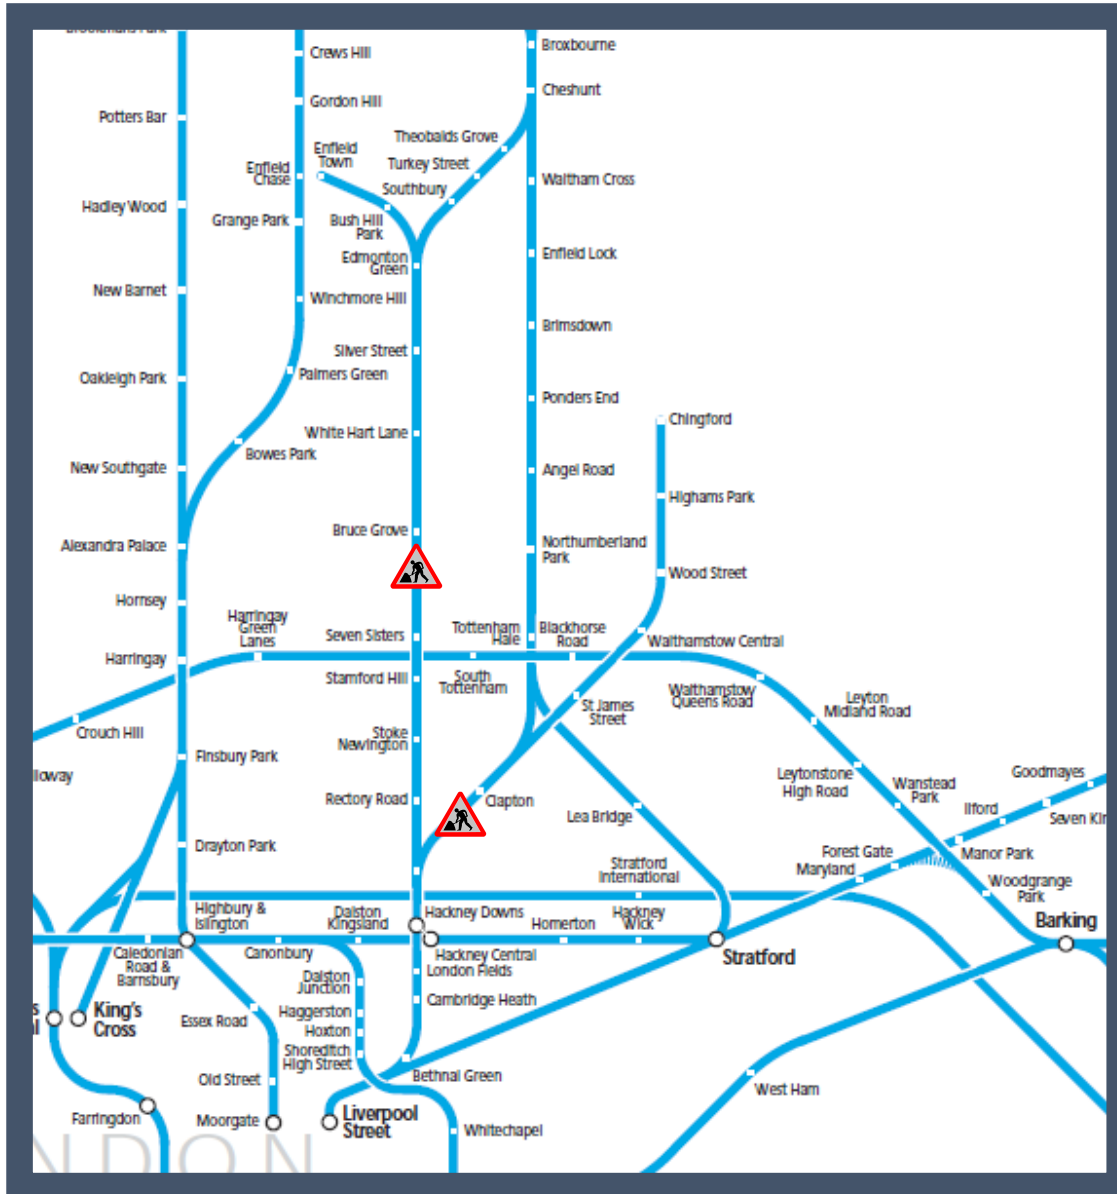

# Amended service to / from London Liverpool Street

TOCs affected: Greater Anglia, Stansted Express

Key:

Engineering Works