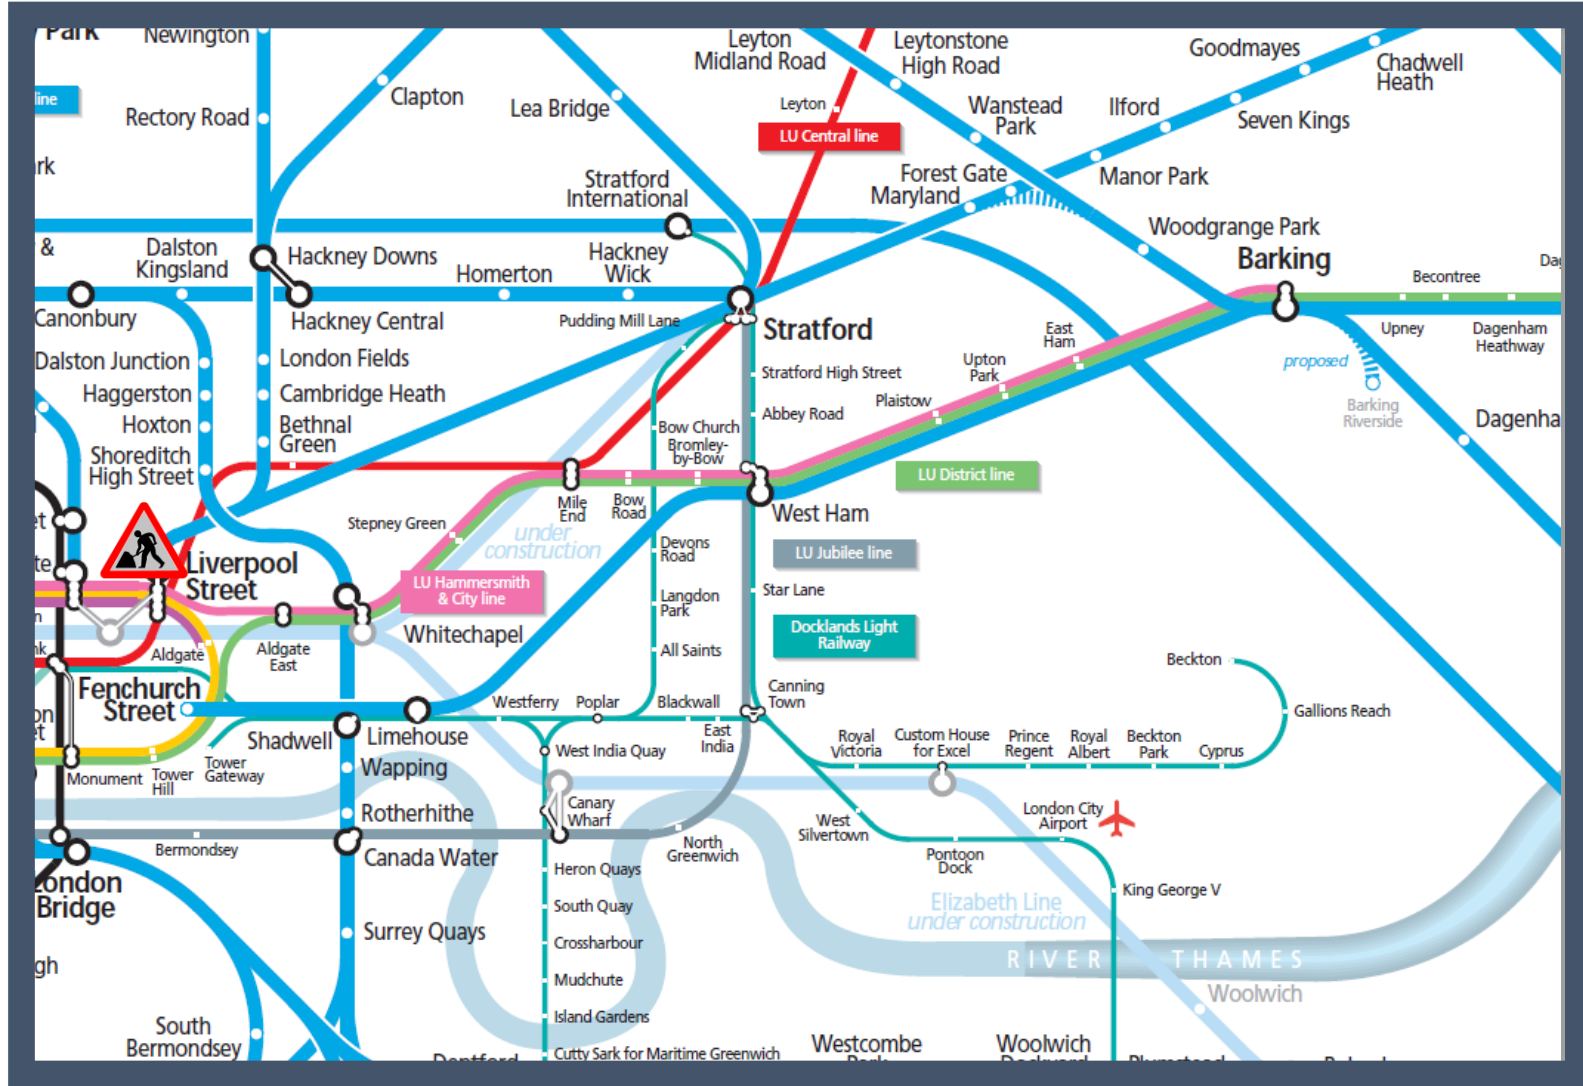

# Engineering work taking place at London Liverpool Street TOC affected: c2c

Key:

Engineering Works