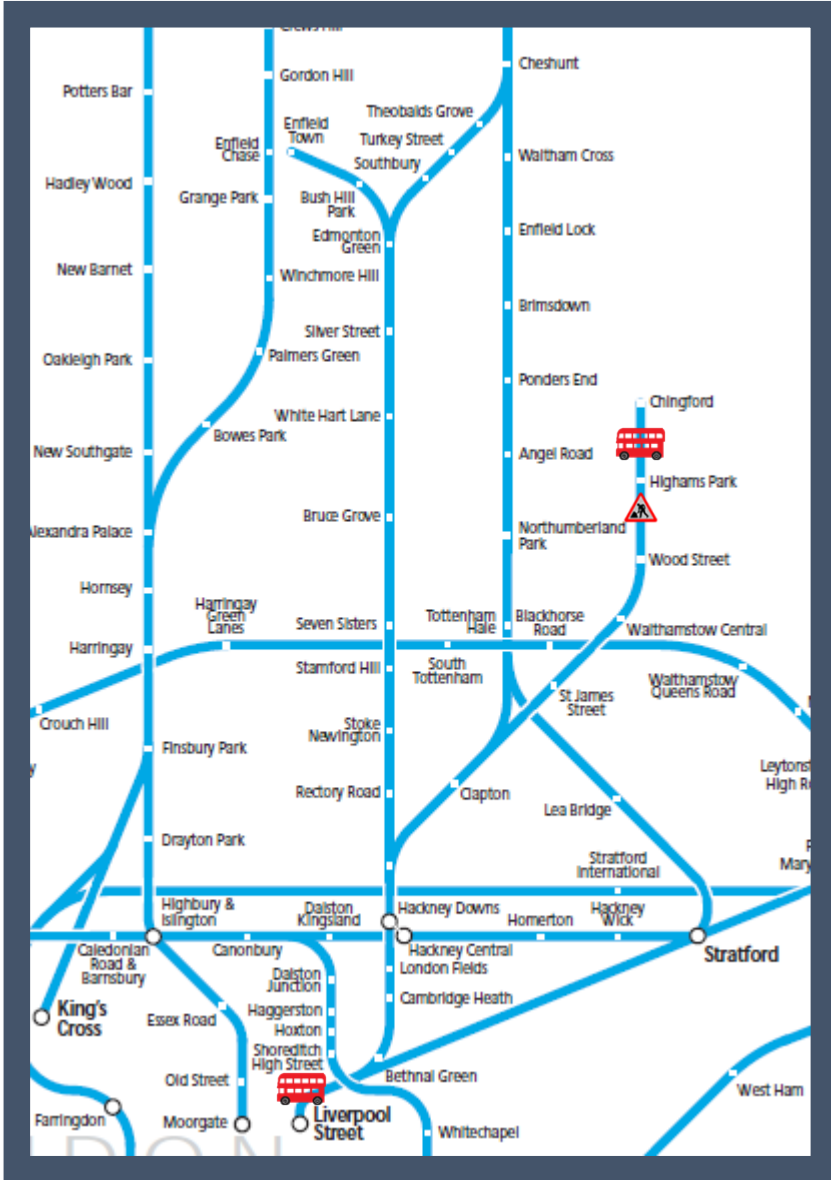

# Buses replace trains between London Liverpool Street and Chingford

TOC affected: London Overground

Key:

Engineering Works

Bus Replacement Services