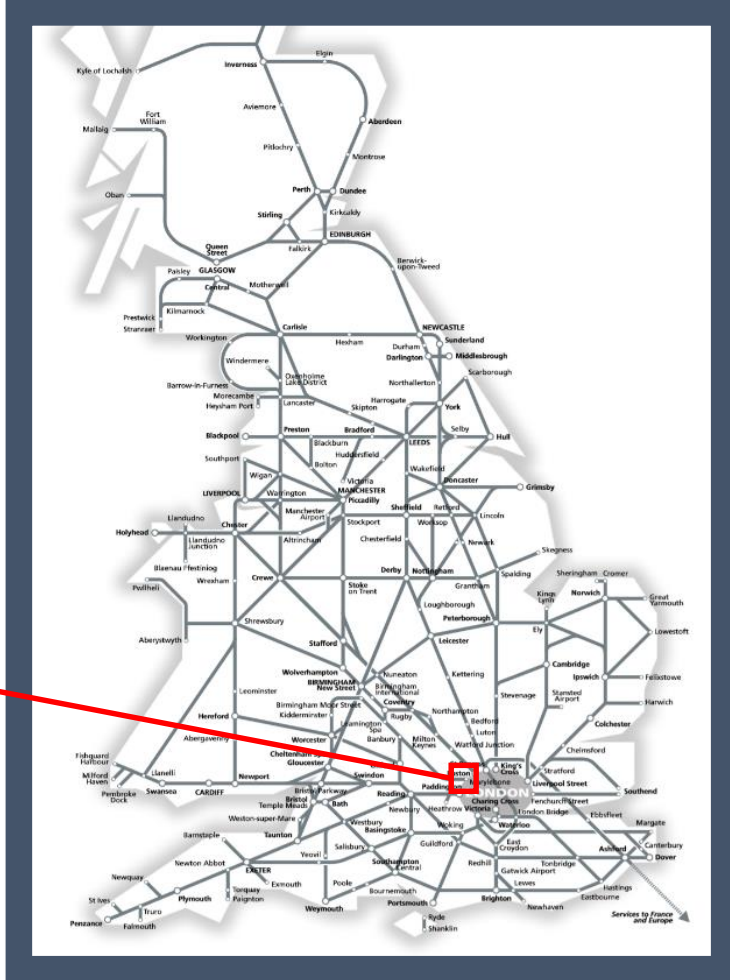

No trains between London Marylebone and West Ruislip
TOC affected: Chiltern Railways

Key:

	Engineering Works
--	-------------------