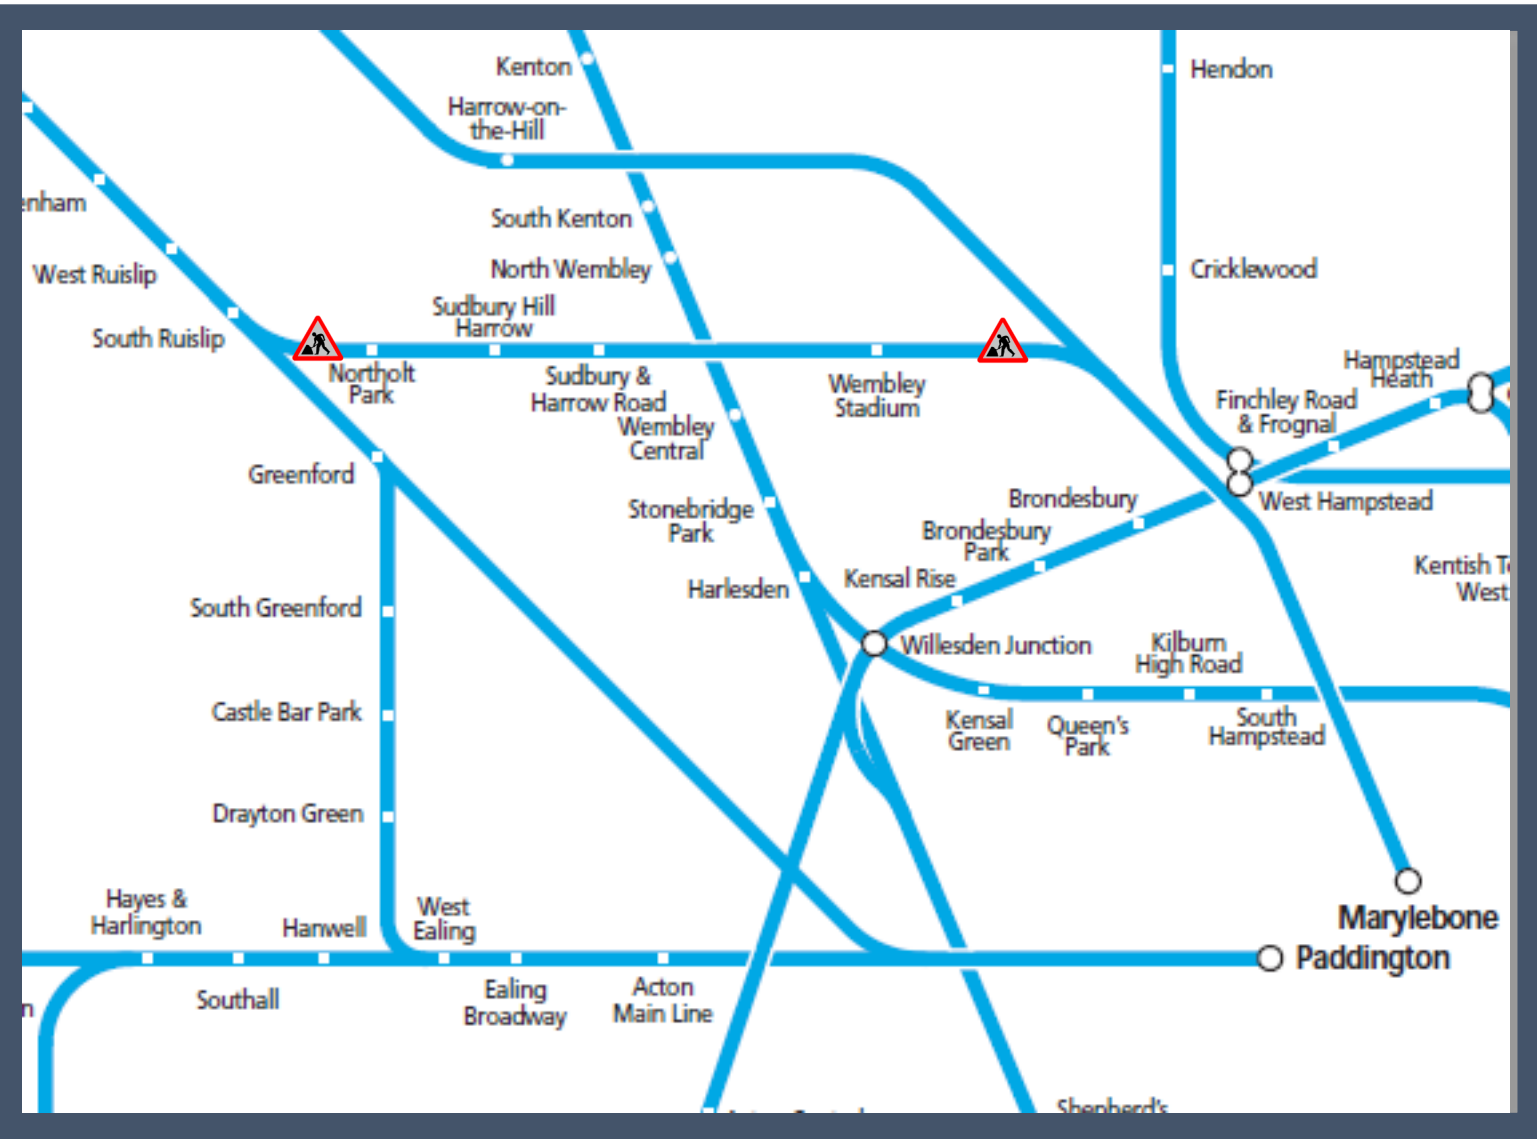

No trains between London Marylebone and West Ruislip
TOC affected: Chiltern Railways

Key:

	Engineering Works
--	-------------------